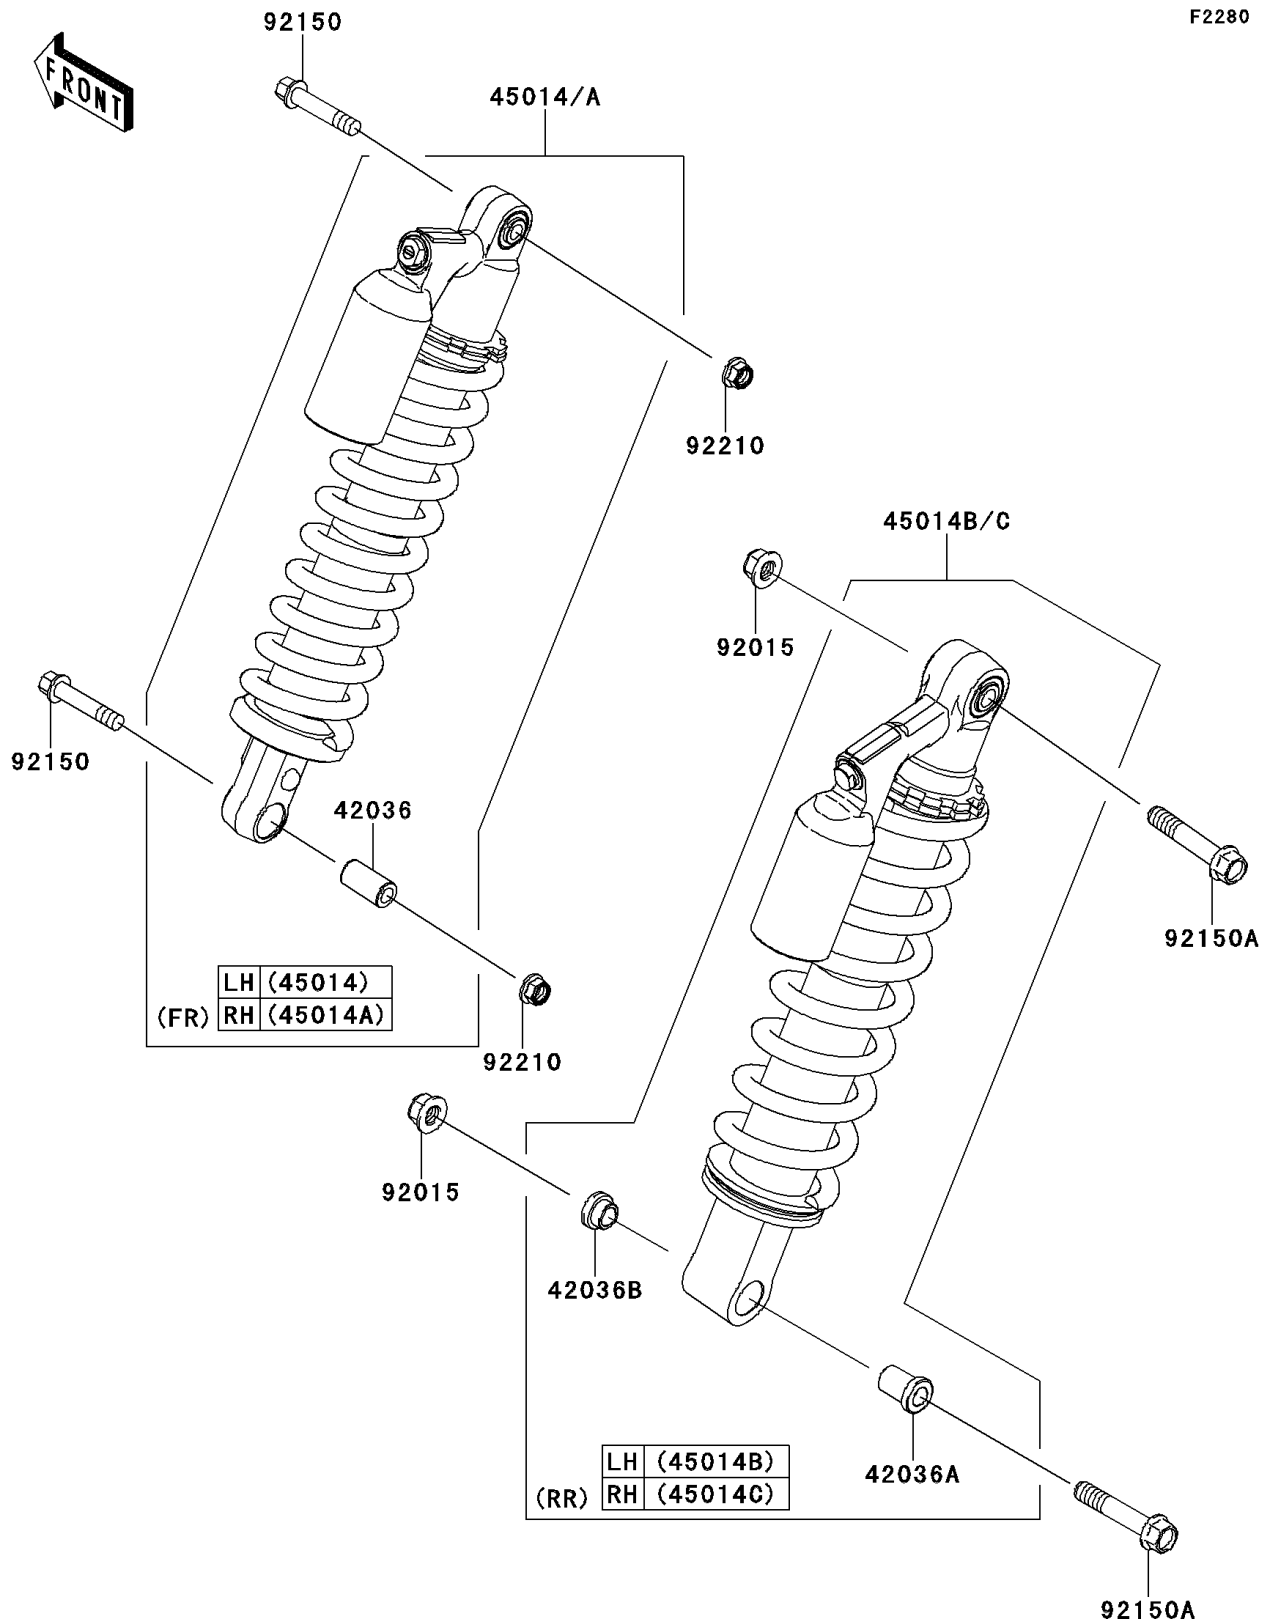

2012 TERYX4™ 750 4x4 EPS LE

PARTS DIAGRAM

Shock Absorber(s)