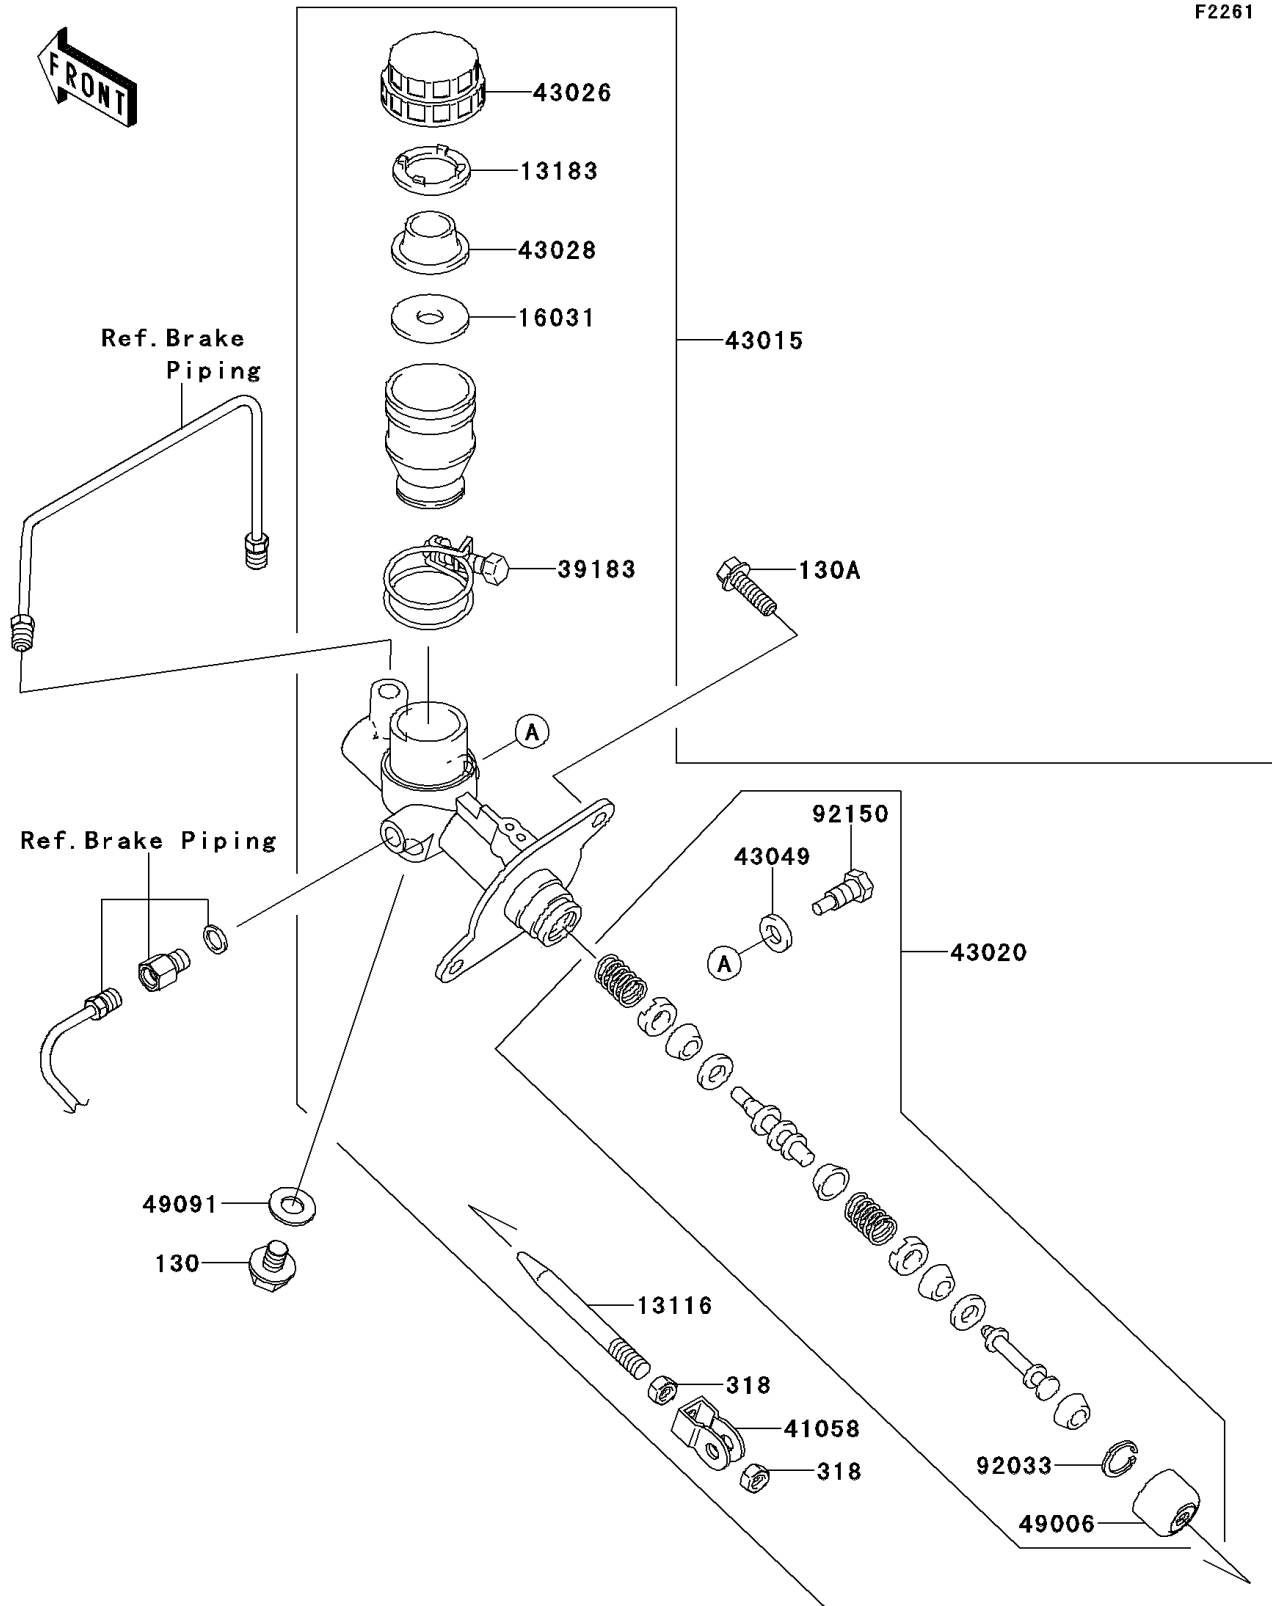

2012 TERYX4™ 750 4x4 EPS LE

PARTS DIAGRAM

Master Cylinder

F2261

2012 TERYX4™ 750 4x4 EPS LE

PARTS LIST

Master Cylinder

ITEM NAME	PART NUMBER	QUANTITY
-----------	-------------	----------
