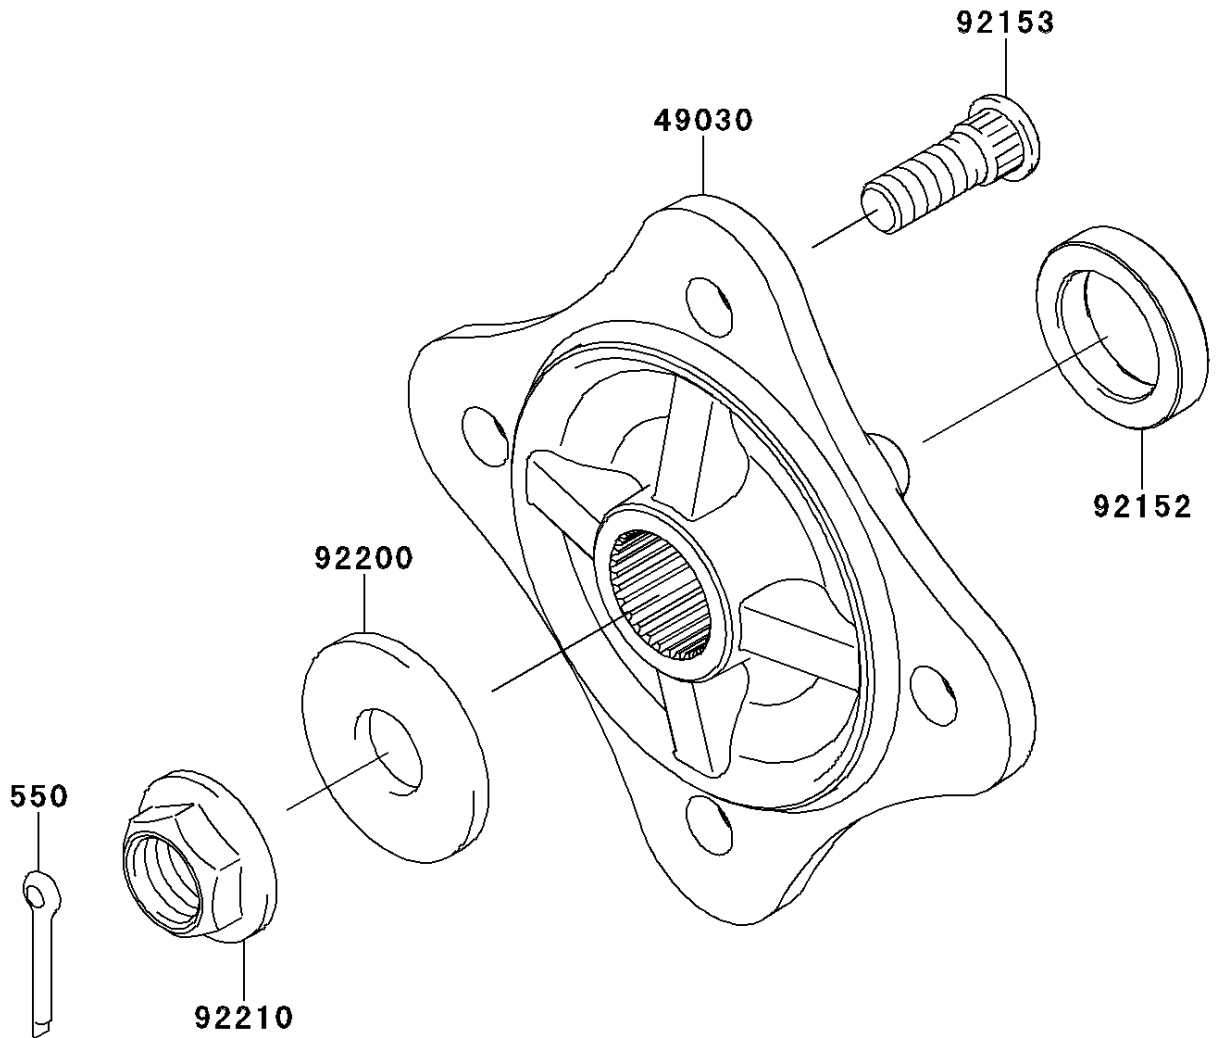

2012 TERYX4™ 750 4x4 EPS LE

PARTS DIAGRAM

Rear Hubs/Brakes

F2240

2012 TERYX4™ 750 4x4 EPS LE

PARTS LIST

Rear Hubs/Brakes

ITEM NAME	PART NUMBER	QUANTITY
-----------	-------------	----------
