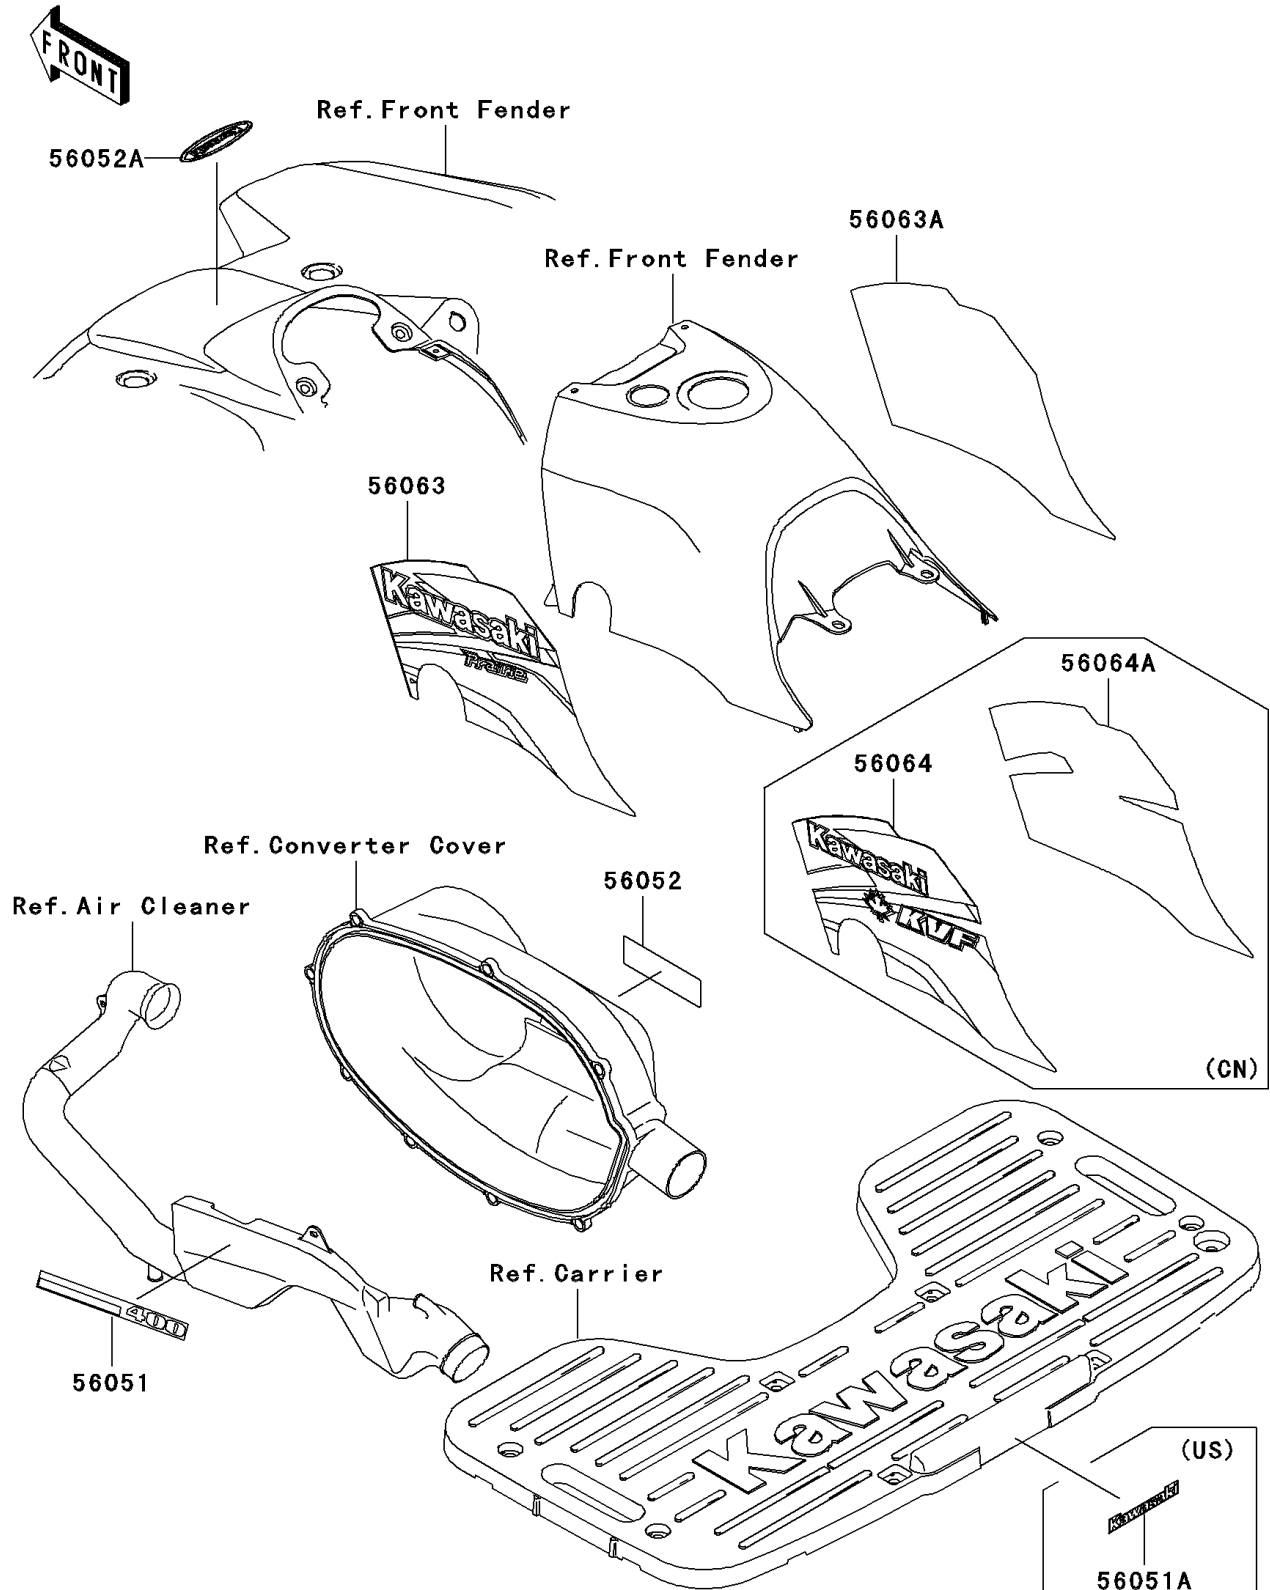

2001 Prairie 300 4X4

PARTS DIAGRAM

Decals(Green)(A3)

F2861D

2001 Prairie 300 4X4

PARTS LIST

Decals(Green)(A3)

ITEM NAME

PART NUMBER

QUANTITY
