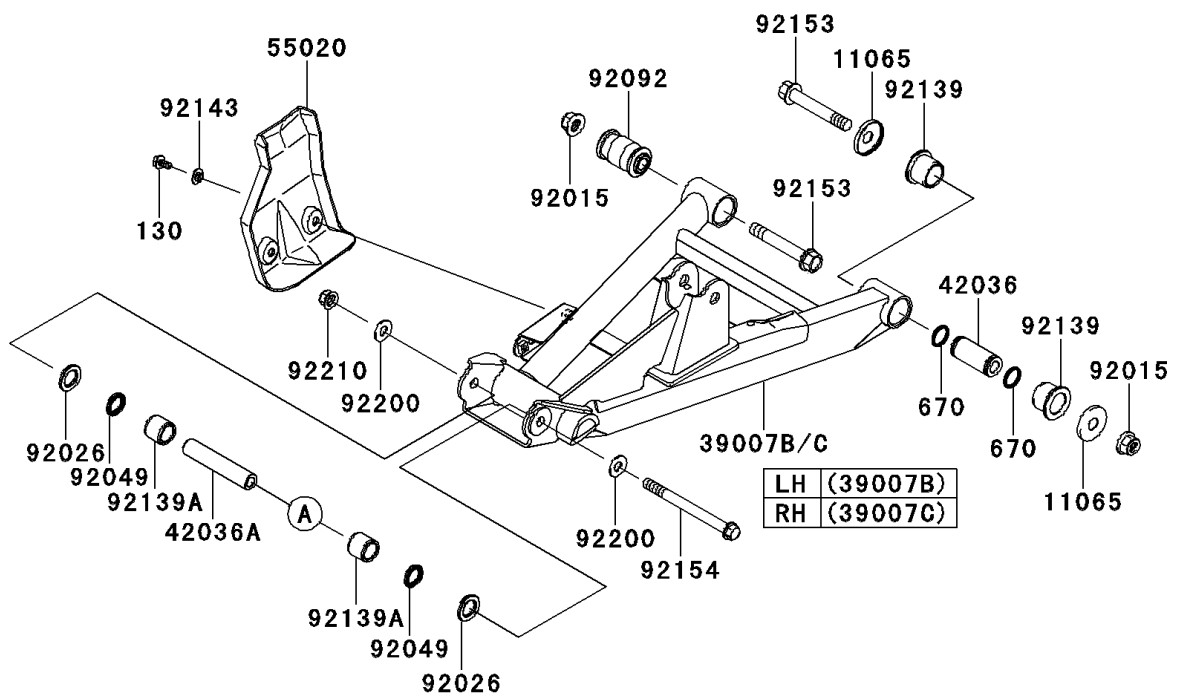

2012 TERYX4™ 750 4x4 EPS LE

PARTS DIAGRAM

Rear Suspension

F2153

2012 TERYX4™ 750 4x4 EPS LE

PARTS LIST

Rear Suspension

ITEM NAME	PART NUMBER	QUANTITY
-----------	-------------	----------
