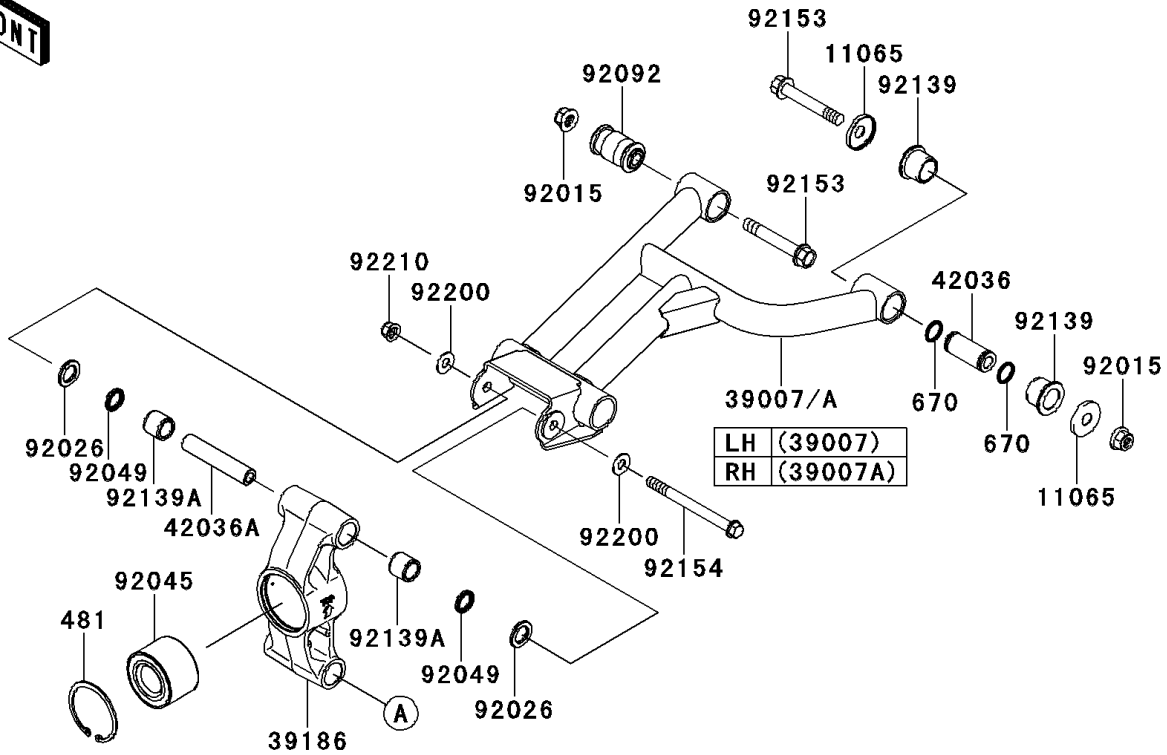

2012 TERYX4™ 750 4x4 EPS LE

PARTS DIAGRAM

Rear Suspension

F2153

2012 TERYX4™ 750 4x4 EPS LE

PARTS LIST

Rear Suspension

ITEM NAME	PART NUMBER	QUANTITY
-----------	-------------	----------
