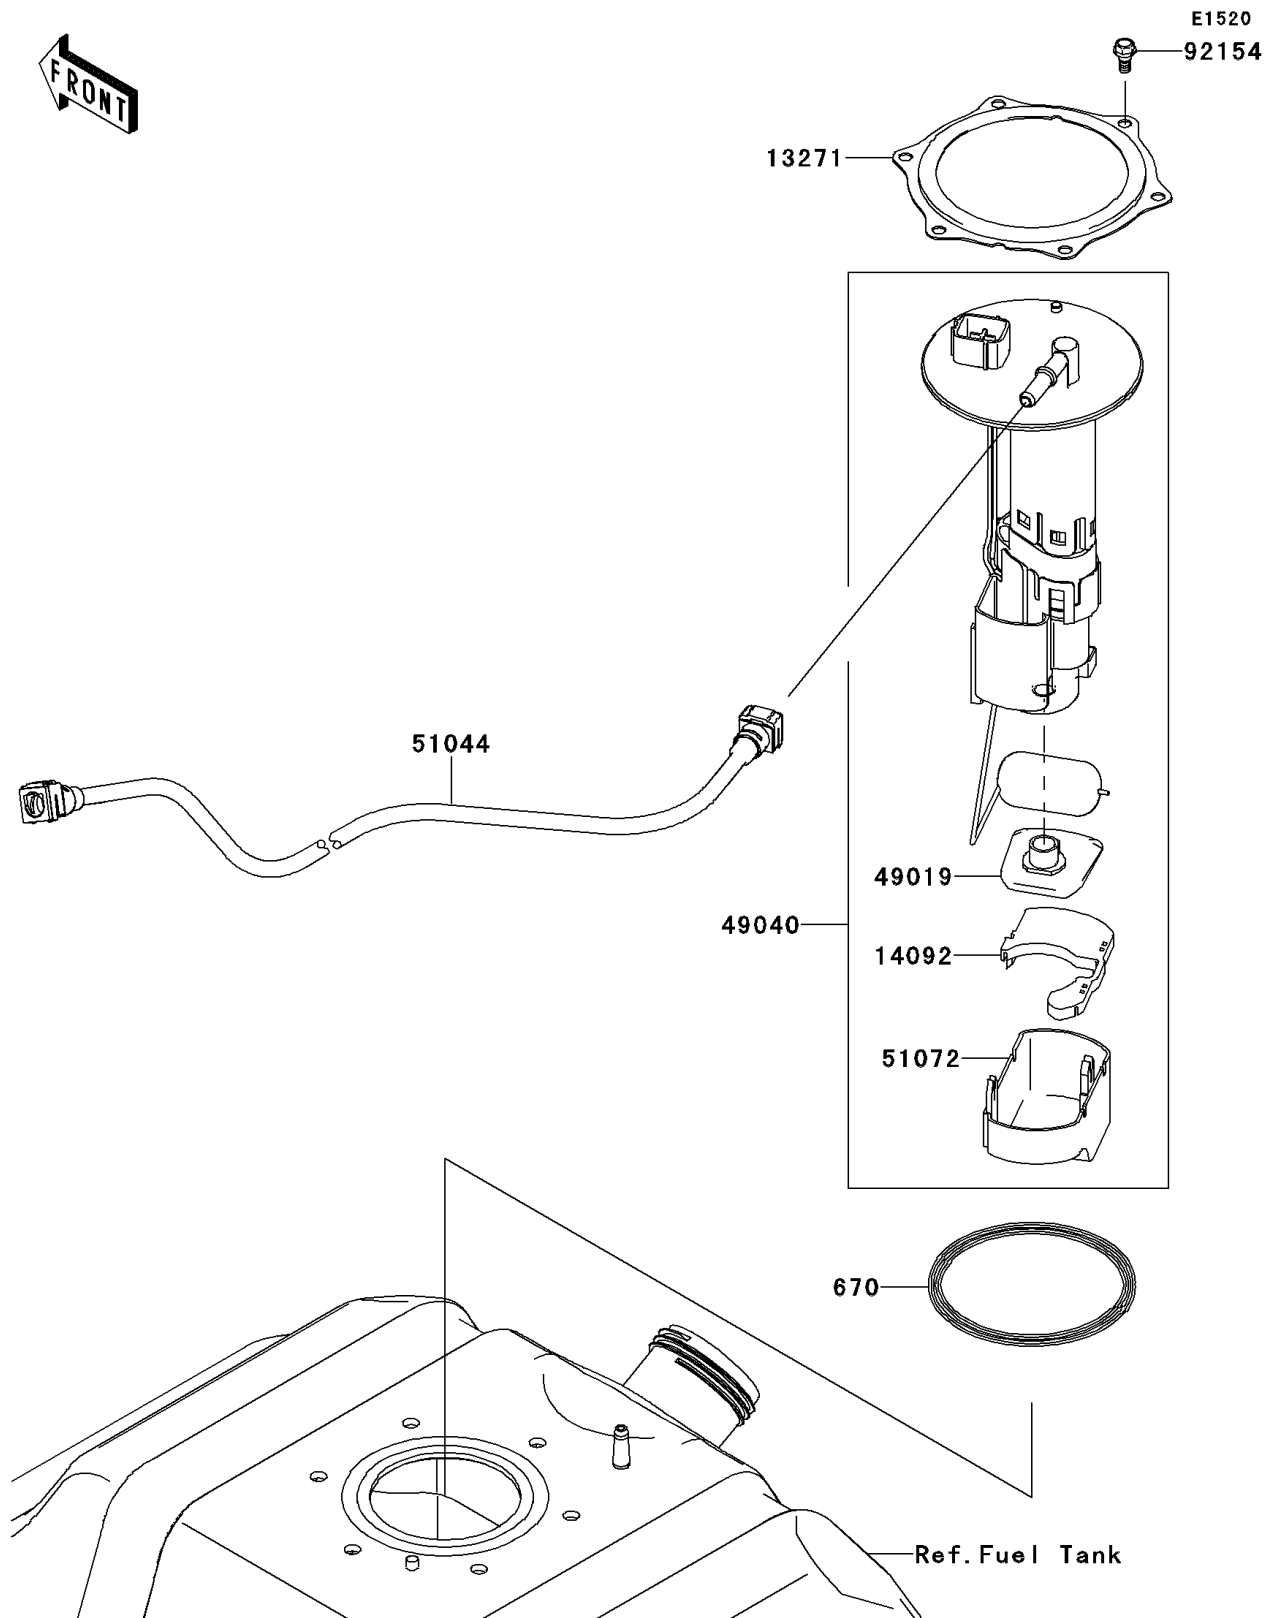

2012 TERYX4™ 750 4x4 EPS LE

PARTS DIAGRAM

Fuel Pump

2012 TERYX4™ 750 4x4 EPS LE

PARTS LIST

Fuel Pump

ITEM NAME	PART NUMBER	QUANTITY
-----------	-------------	----------
