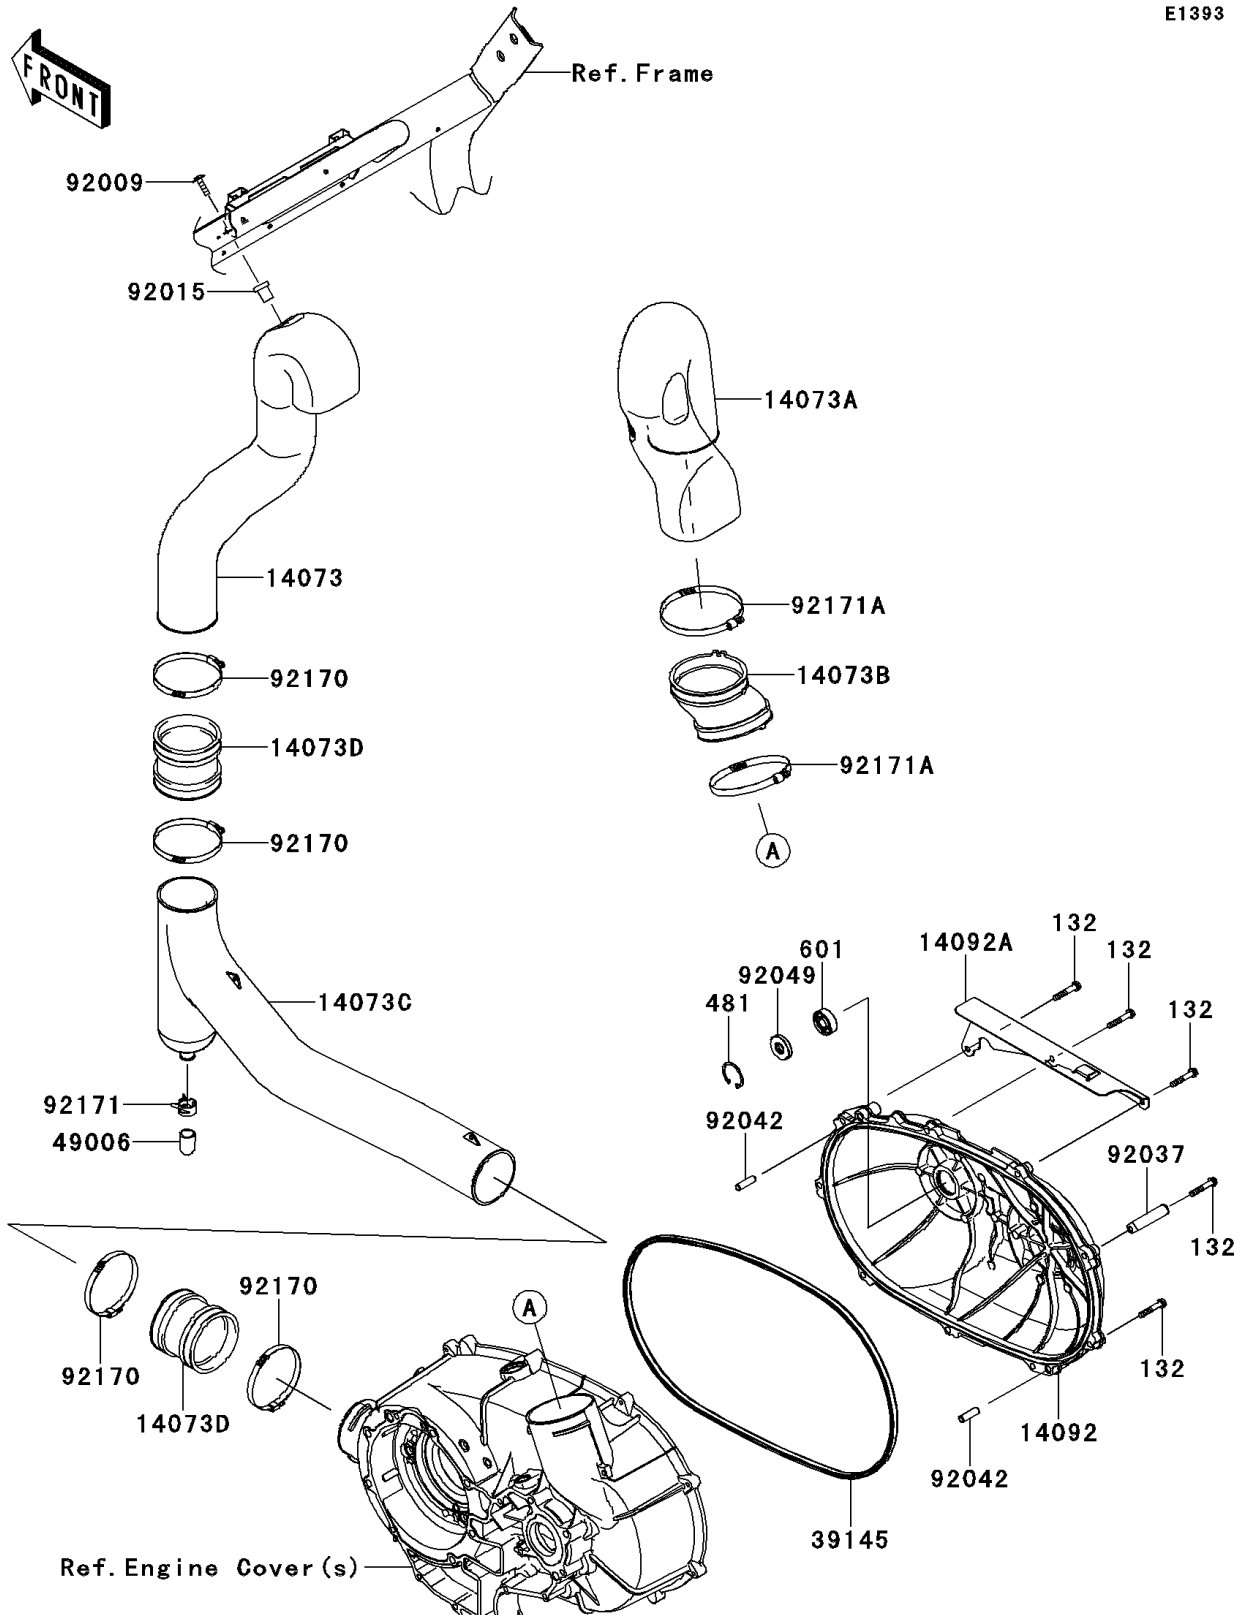

## PARTS DIAGRAM

### Converter Cover

E1393

## PARTS LIST

### Converter Cover

ITEM NAME	PART NUMBER	QUANTITY
BOLT-FLANGED-SMALL,6X35 (Ref # 132)	132BA0635	9
DUCT,INTAKE (Ref # 14073)	14073-0305	1
DUCT,EXHAUST (Ref # 14073A)	14073-0306	1
DUCT,JOINT (Ref # 14073B)	14073-0307	1
DUCT,INTAKE,LWR (Ref # 14073C)	14073-0716	1
DUCT,JOINT (Ref # 14073D)	14073-1805	2
COVER,CVT (Ref # 14092)	14092-0266	1
COVER,HEAT GUARD (Ref # 14092A)	14092-0924	1
TRIM-SEAL,CVT COVER (Ref # 39145)	39145-0043	1
CIRCLIP-TYPE-C,32MM (Ref # 481)	481J3200	1
BOOT (Ref # 49006)	49006-0555	1
BEARING-BALL (Ref # 601)	601A6201	1
SCREW,6X22,BLACK (Ref # 92009)	92009-1256	1
NUT,RUBBER,6MM (Ref # 92015)	92015-1692	1
CLAMP (Ref # 92037)	92037-1993	1
PIN,DOWEL,8X28 (Ref # 92042)	92042-050	2
SEAL-OIL,12X32X5.8 (Ref # 92049)	92049-0167	1
CLAMP (Ref # 92170)	92170-1763	4
CLAMP (Ref # 92171)	92171-1277	1
CLAMP (Ref # 92171A)	92171-1383	2