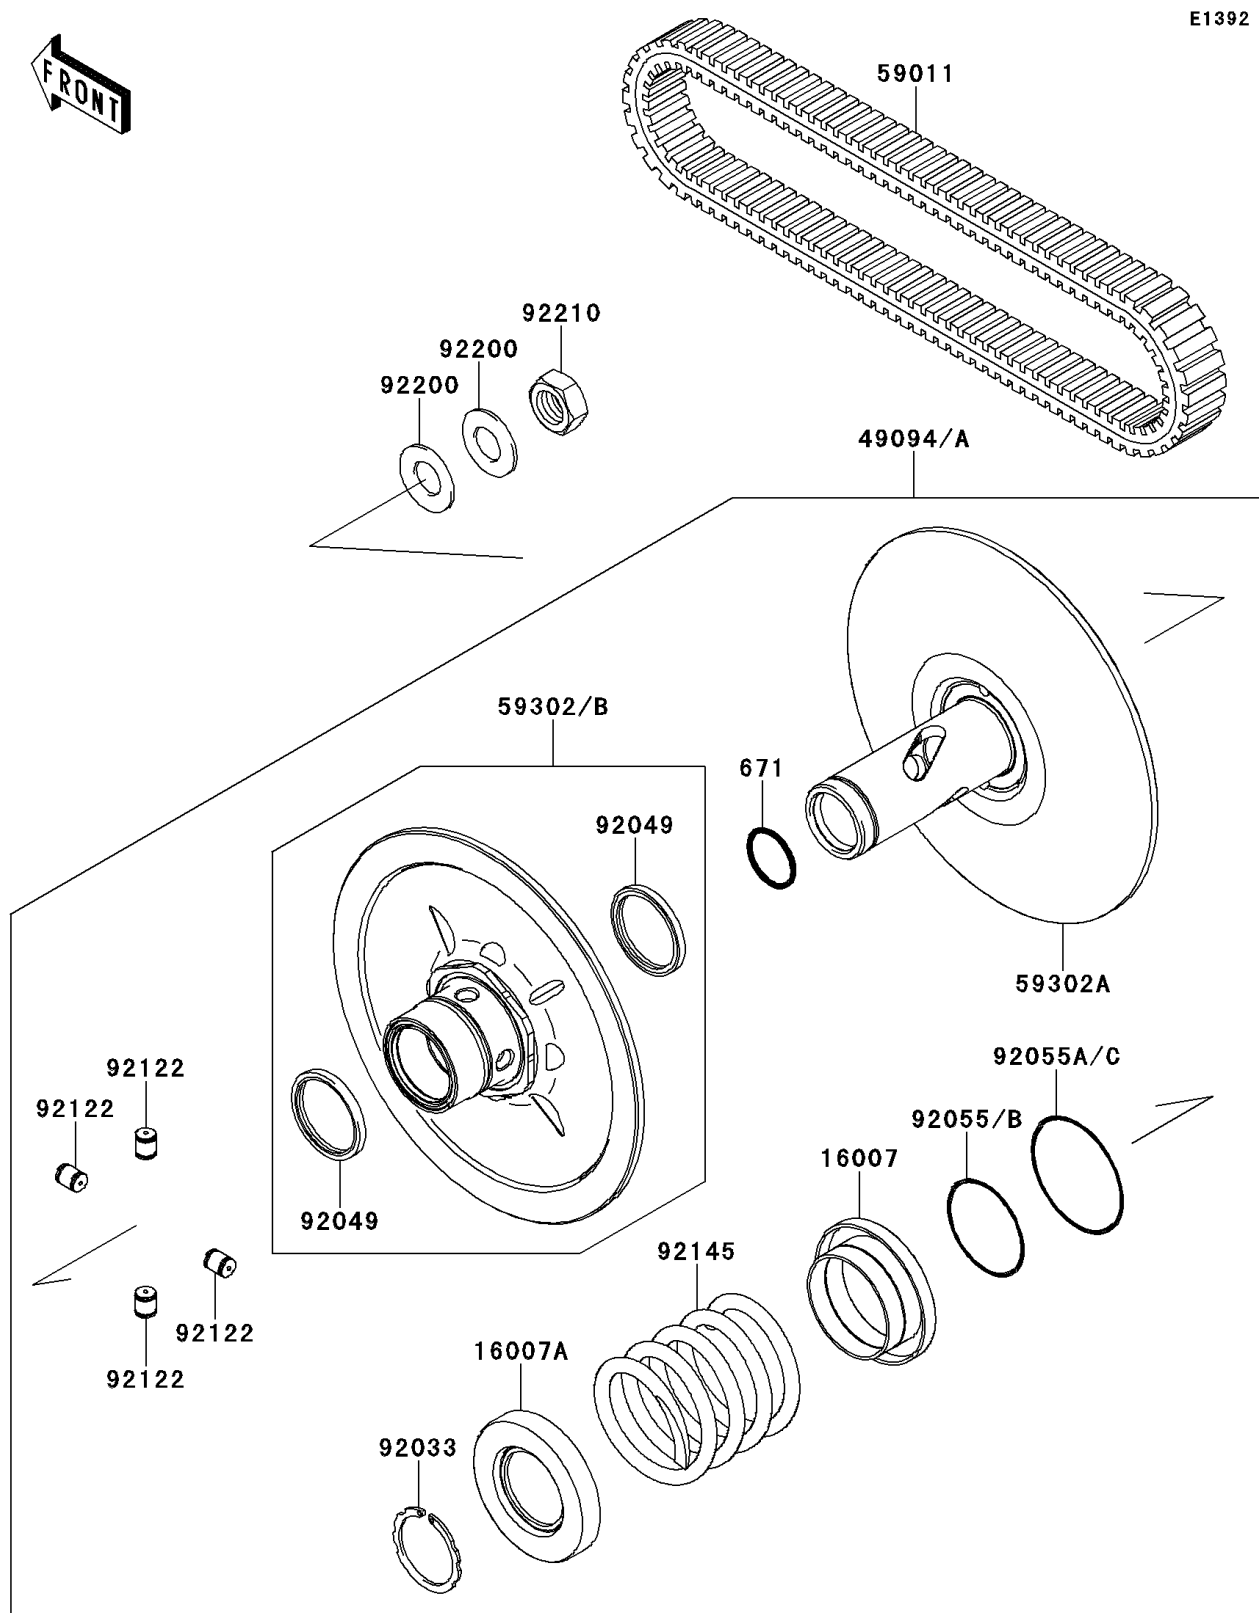

2012 TERYX4™ 750 4x4 EPS LE

PARTS DIAGRAM

Driven Converter/Drive Belt

2012 TERYX4™ 750 4x4 EPS LE

PARTS LIST

Driven Converter/Drive Belt

ITEM NAME	PART NUMBER	QUANTITY
-----------	-------------	----------
