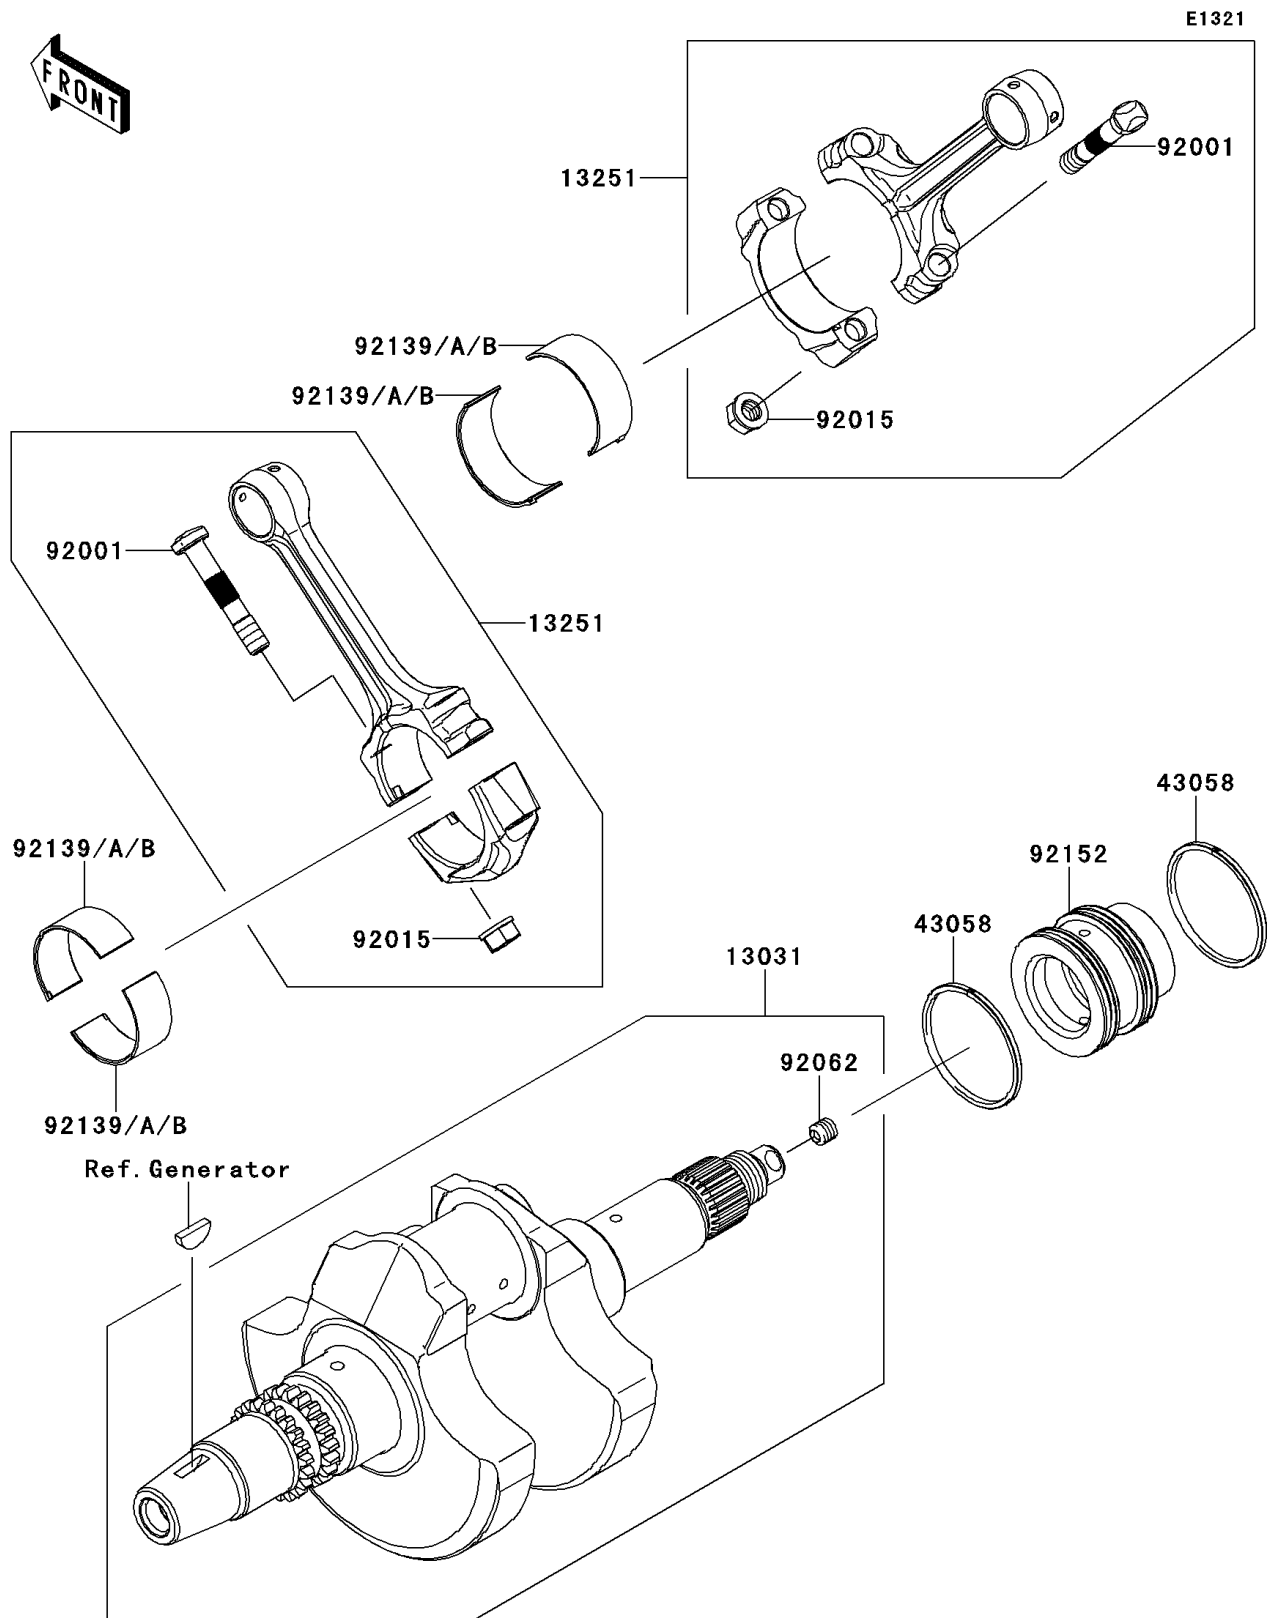

2012 TERYX4™ 750 4x4 EPS LE

PARTS DIAGRAM

Crankshaft

2012 TERYX4™ 750 4x4 EPS LE

PARTS LIST

Crankshaft

ITEM NAME

PART NUMBER

QUANTITY
