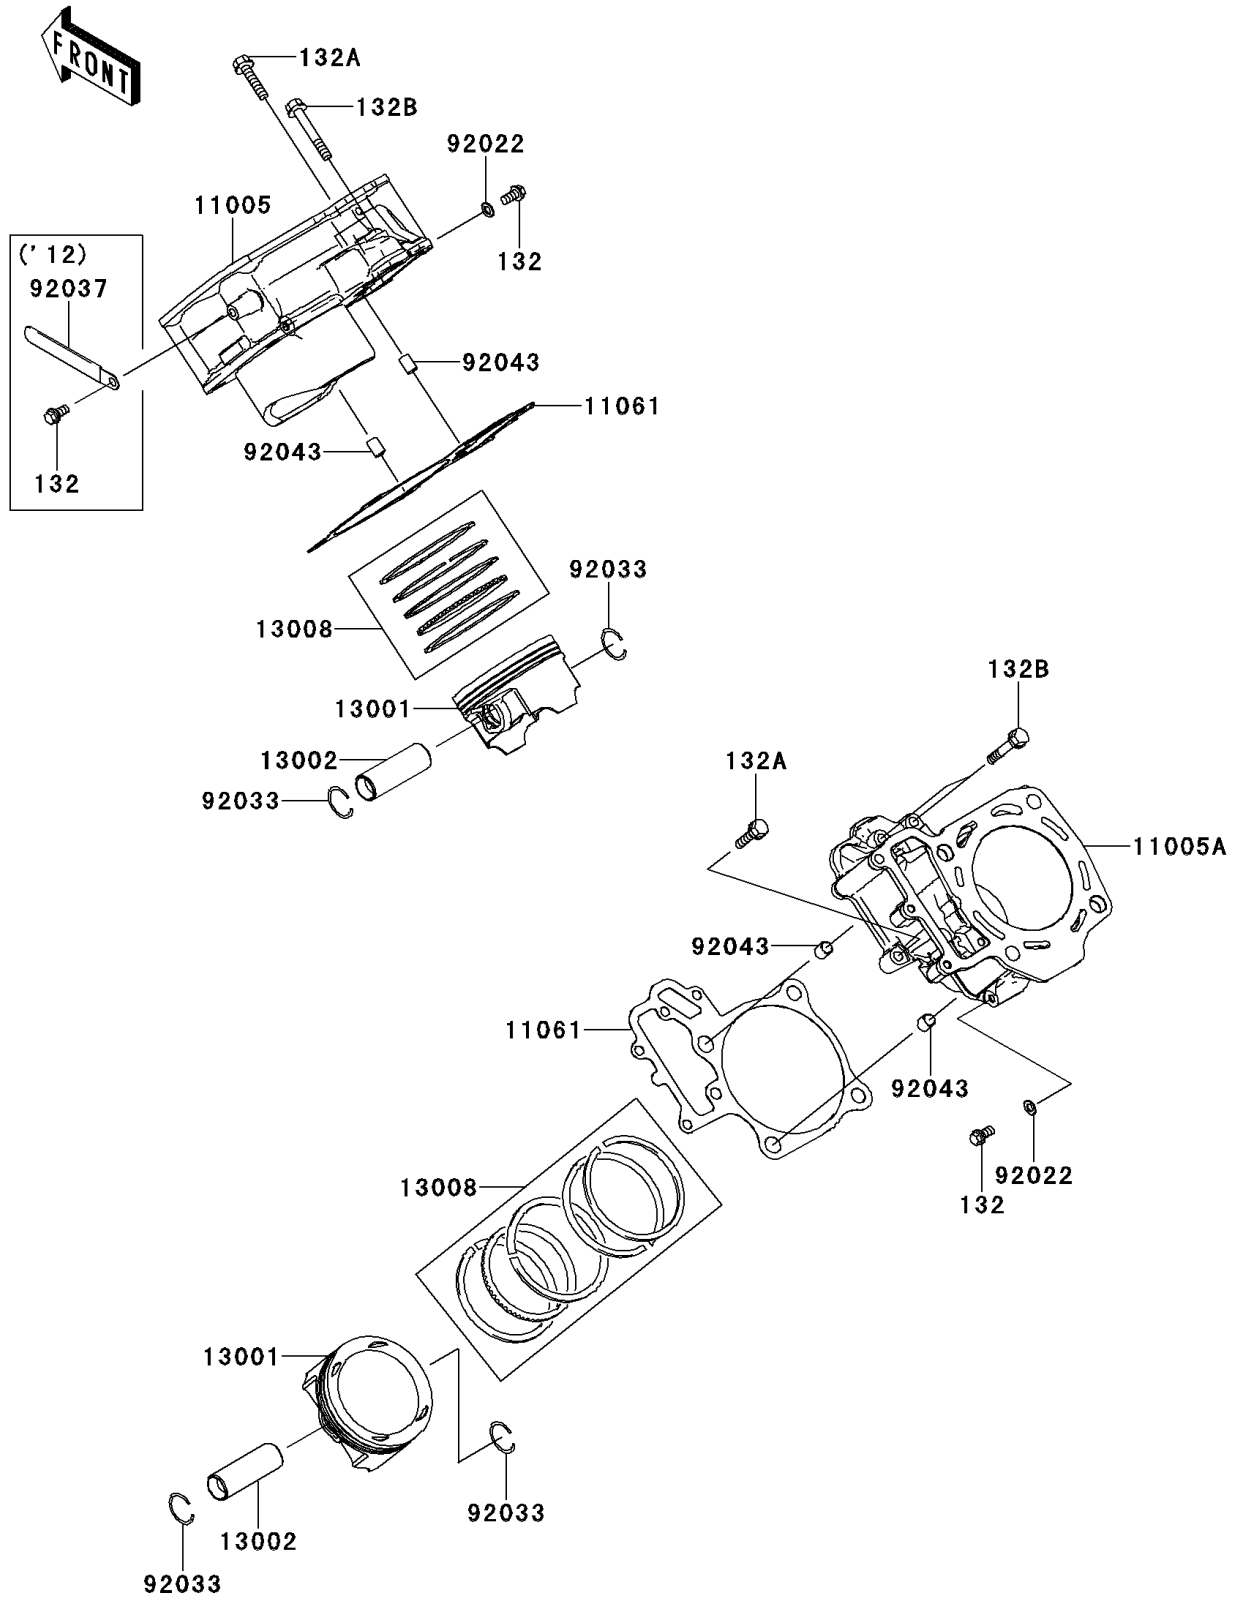

2012 TERYX4™ 750 4x4 EPS LE

PARTS DIAGRAM

Cylinder/Piston(s)

E1120

2012 TERYX4™ 750 4x4 EPS LE

PARTS LIST

Cylinder/Piston(s)

ITEM NAME	PART NUMBER	QUANTITY
CYLINDER-ENGINE,FR (Ref # 11005)	11005-0576	1
CYLINDER-ENGINE,RR (Ref # 11005A)	11005-0577	1
GASKET,CYLINDER BASE (Ref # 11061)	11061-0730	2
PISTON-ENGINE (Ref # 13001)	13001-0718	2
PIN-PISTON (Ref # 13002)	13002-0711	2
RING-SET-PISTON (Ref # 13008)	13008-0042	2
BOLT-FLANGED-SMALL,6X12 (Ref # 132)	132BD0612	3
BOLT-FLANGED-SMALL,6X30 (Ref # 132A)	132BD0630	2
BOLT-FLANGED-SMALL,6X40 (Ref # 132B)	132BD0640	4
WASHER,6.2X11X1 (Ref # 92022)	92022-304	2
RING-SNAP (Ref # 92033)	92033-1207	4
CLAMP (Ref # 92037)	92037-1993	1
PIN,10.1X12X14 (Ref # 92043)	92043-4009	4