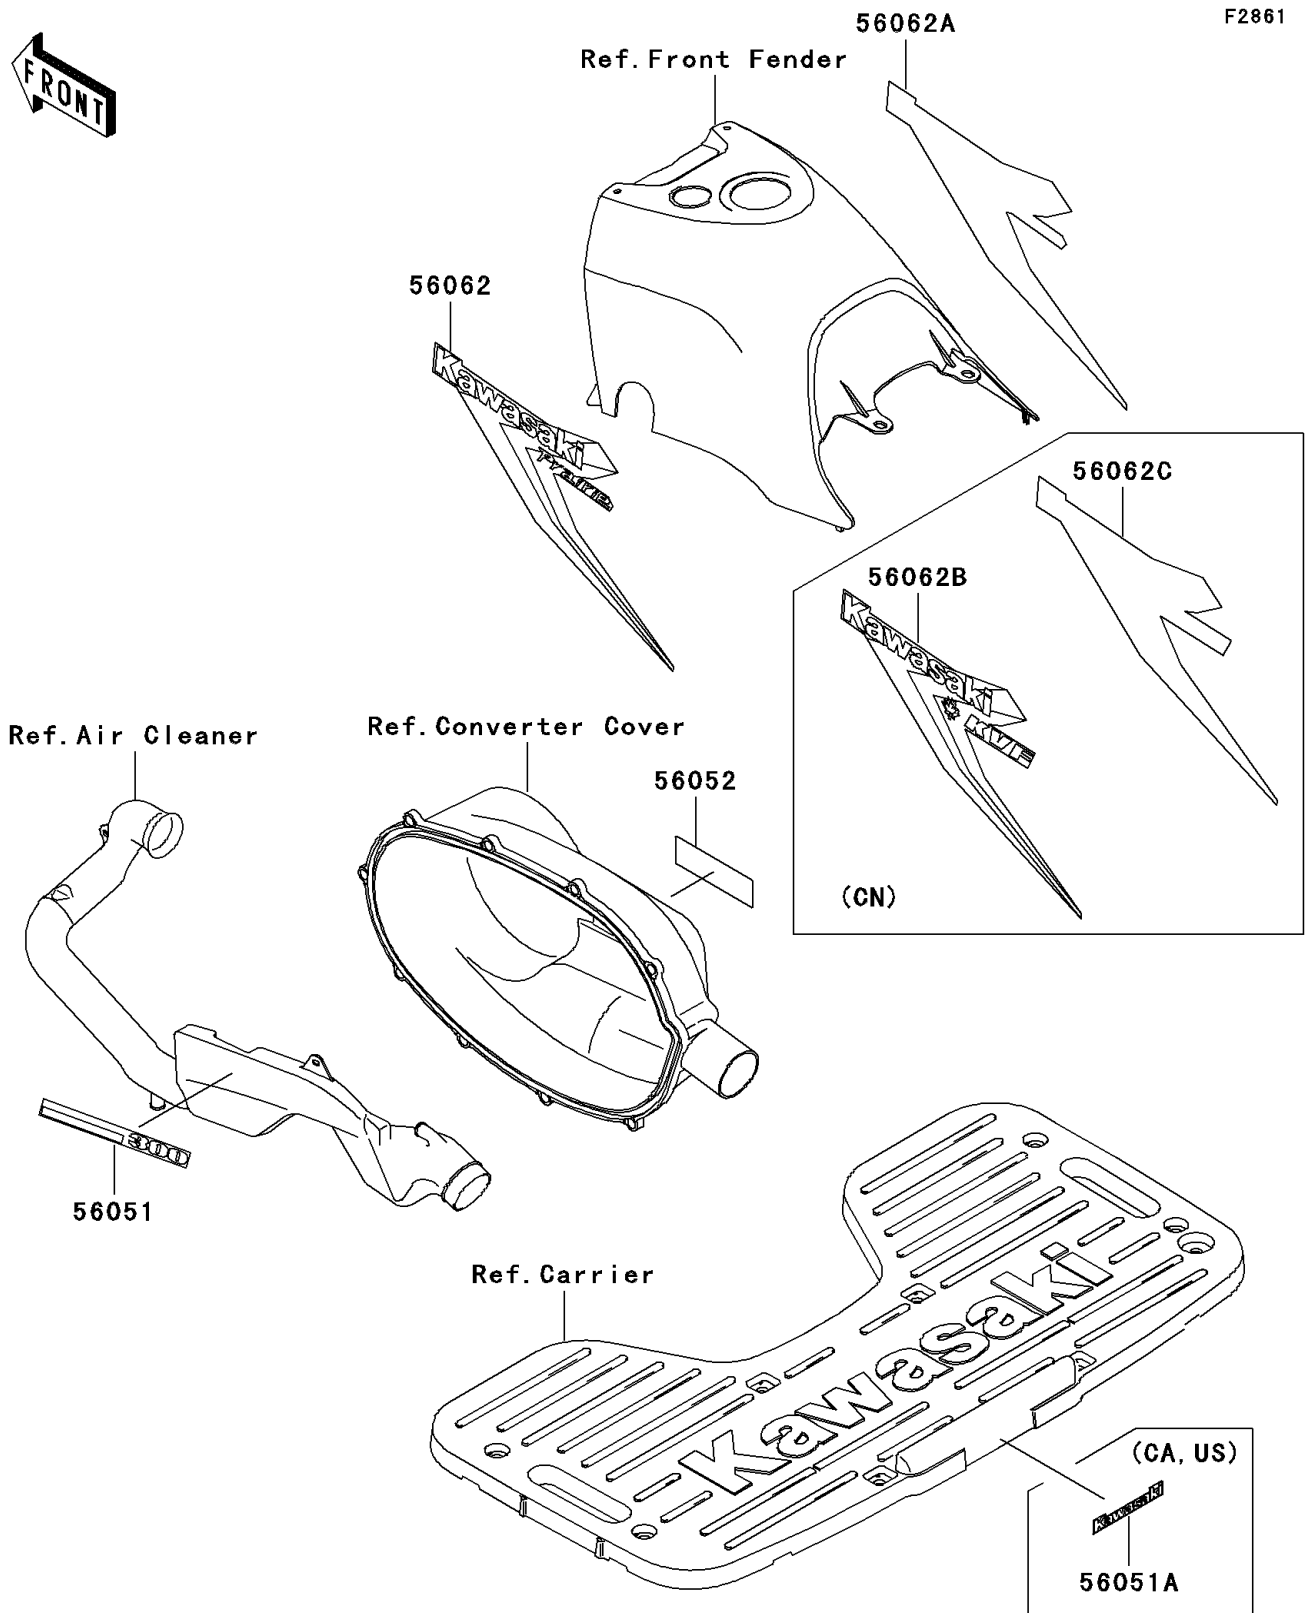

1999 Prairie 300 4X4

PARTS DIAGRAM

Decals(Green)(A1)

1999 Prairie 300 4X4

PARTS LIST

Decals(Green)(A1)

ITEM NAME

PART NUMBER

QUANTITY
