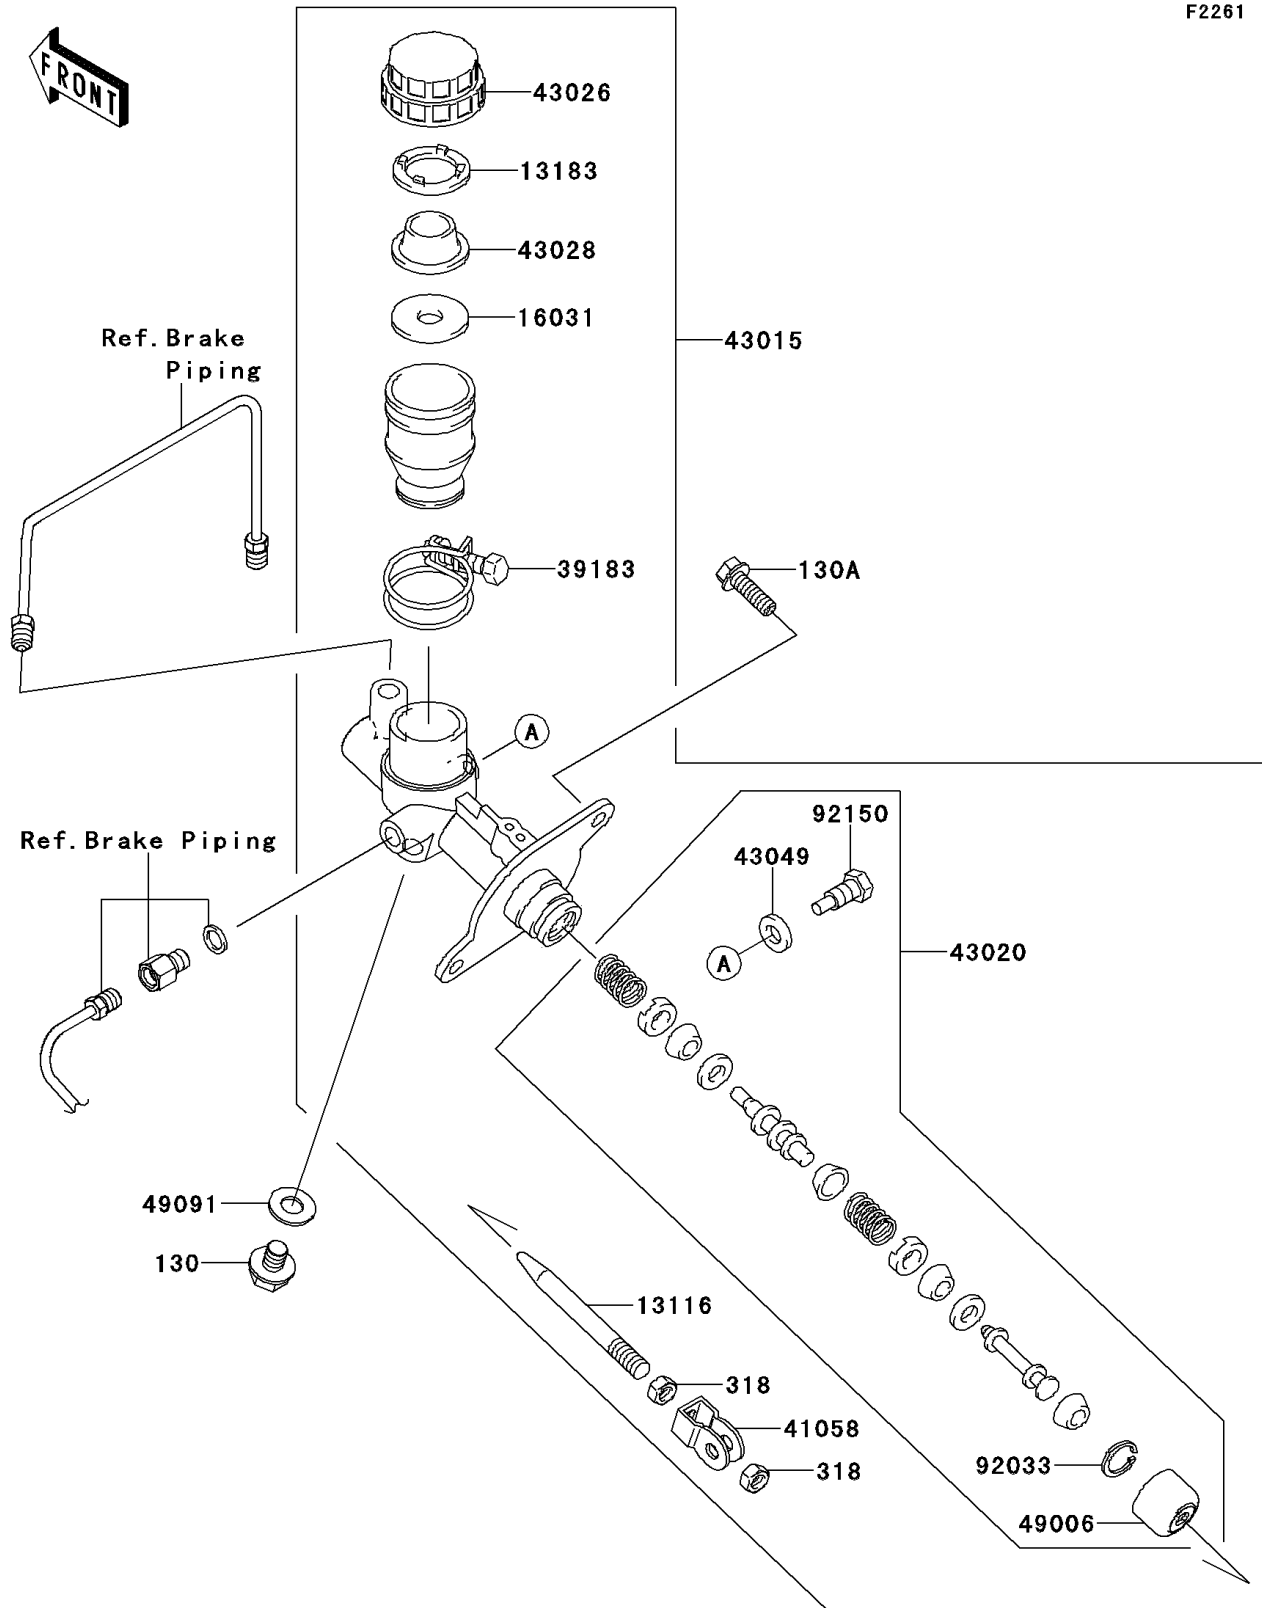

2013 TERYX4™ 750 4x4 EPS

PARTS DIAGRAM

Master Cylinder

F2261

2013 TERYX4™ 750 4x4 EPS

PARTS LIST

Master Cylinder

ITEM NAME

PART NUMBER

QUANTITY
