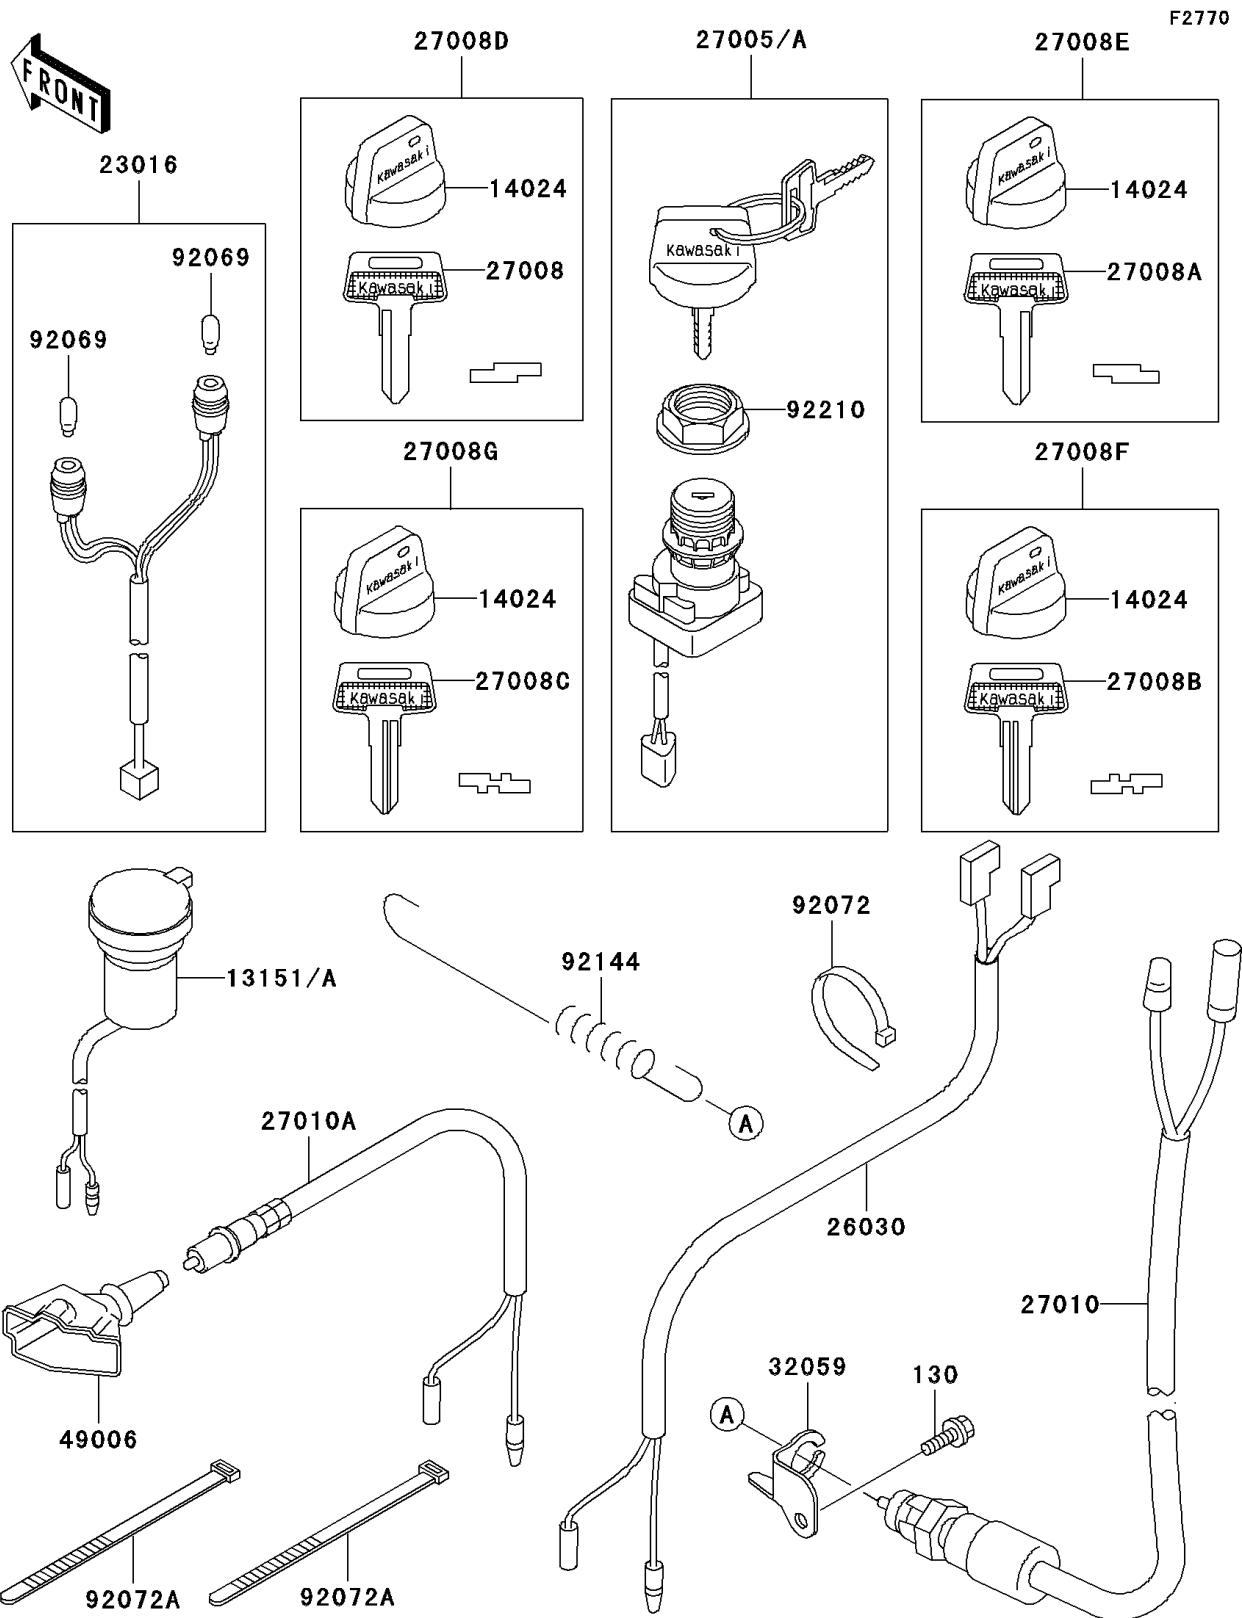

2002 Prairie 300 4X4

PARTS DIAGRAM

Ignition Switch

2002 Prairie 300 4X4

PARTS LIST

Ignition Switch

ITEM NAME

PART NUMBER

QUANTITY
