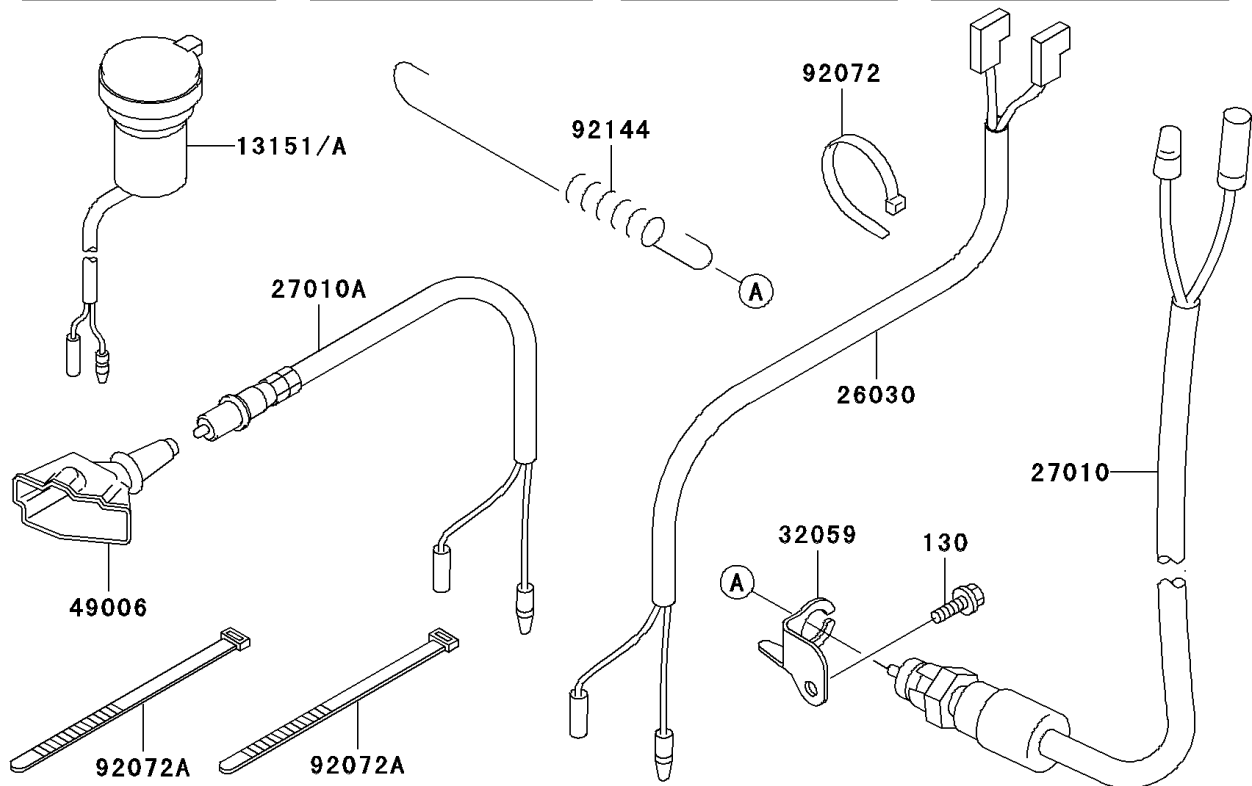

1999 Prairie 300 4X4

PARTS DIAGRAM

Ignition Switch

1999 Prairie 300 4X4

PARTS LIST

Ignition Switch

ITEM NAME

PART NUMBER

QUANTITY
