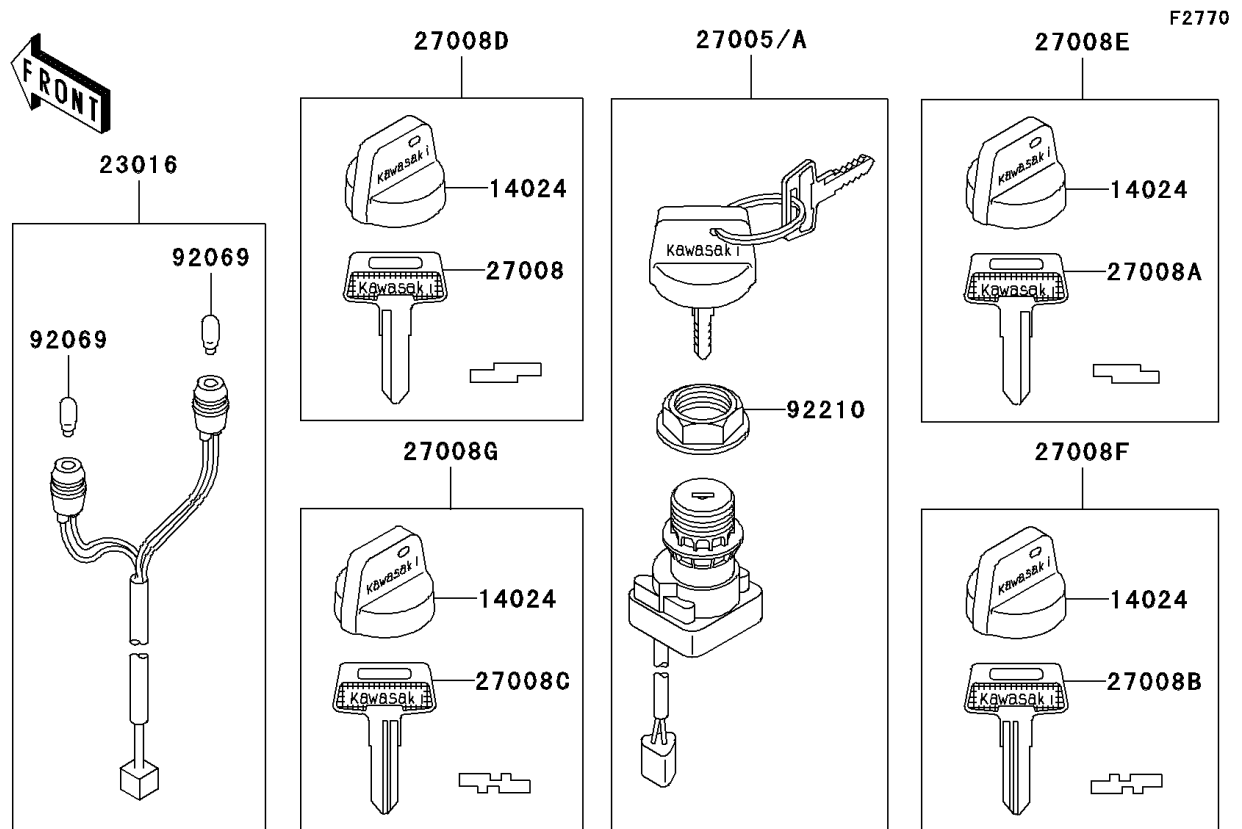

1999 Prairie 300 4X4

PARTS DIAGRAM

Ignition Switch

1999 Prairie 300 4X4

PARTS LIST

Ignition Switch

ITEM NAME

PART NUMBER

QUANTITY
