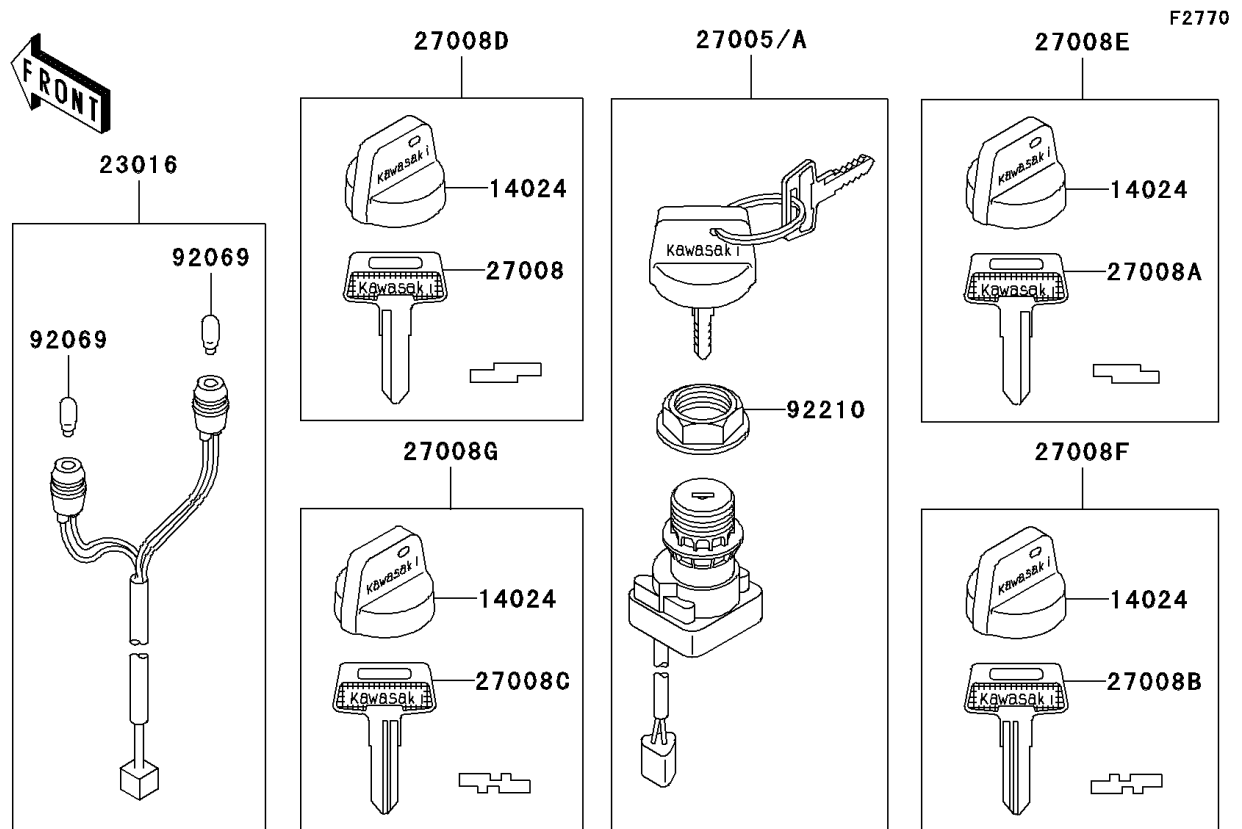

2001 Prairie 300 4X4

PARTS DIAGRAM

Ignition Switch

2001 Prairie 300 4X4

PARTS LIST

Ignition Switch

ITEM NAME

PART NUMBER

QUANTITY
