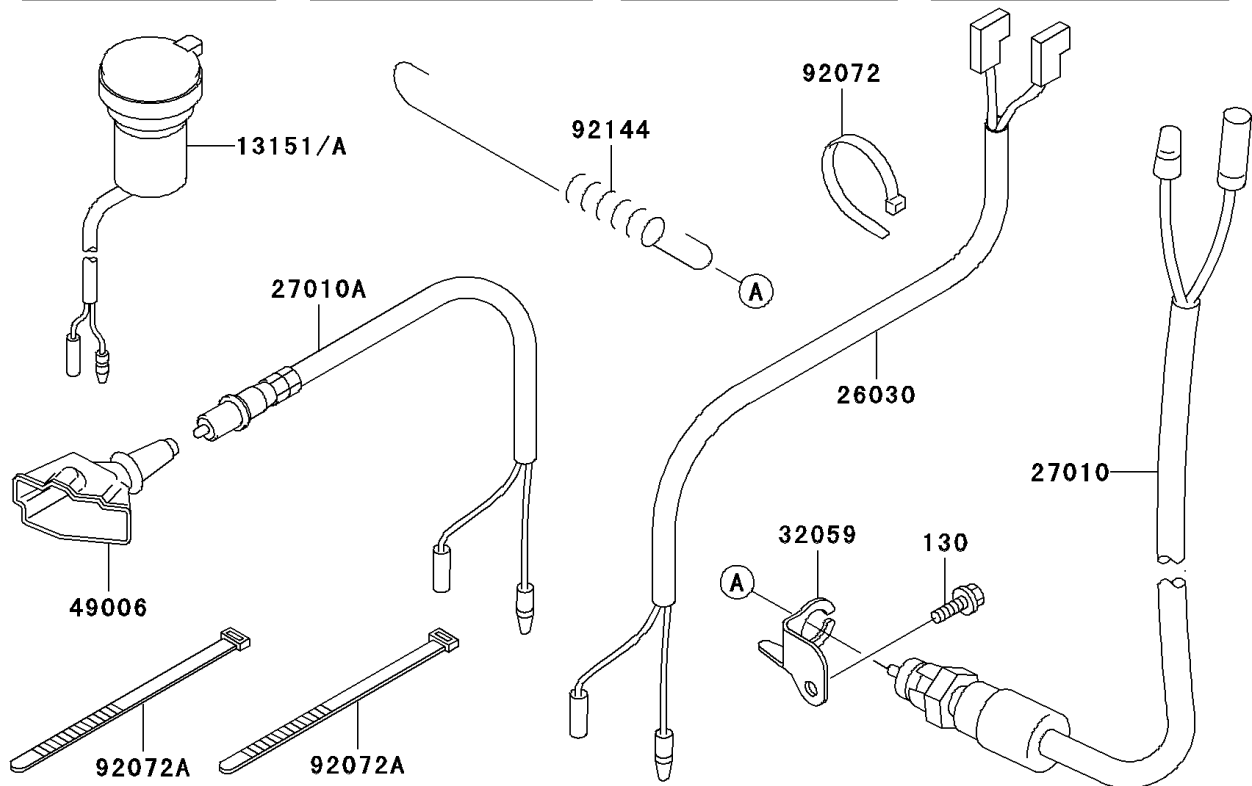

2001 Prairie 300 4X4

PARTS DIAGRAM

Ignition Switch

2001 Prairie 300 4X4

PARTS LIST

Ignition Switch

ITEM NAME

PART NUMBER

QUANTITY
