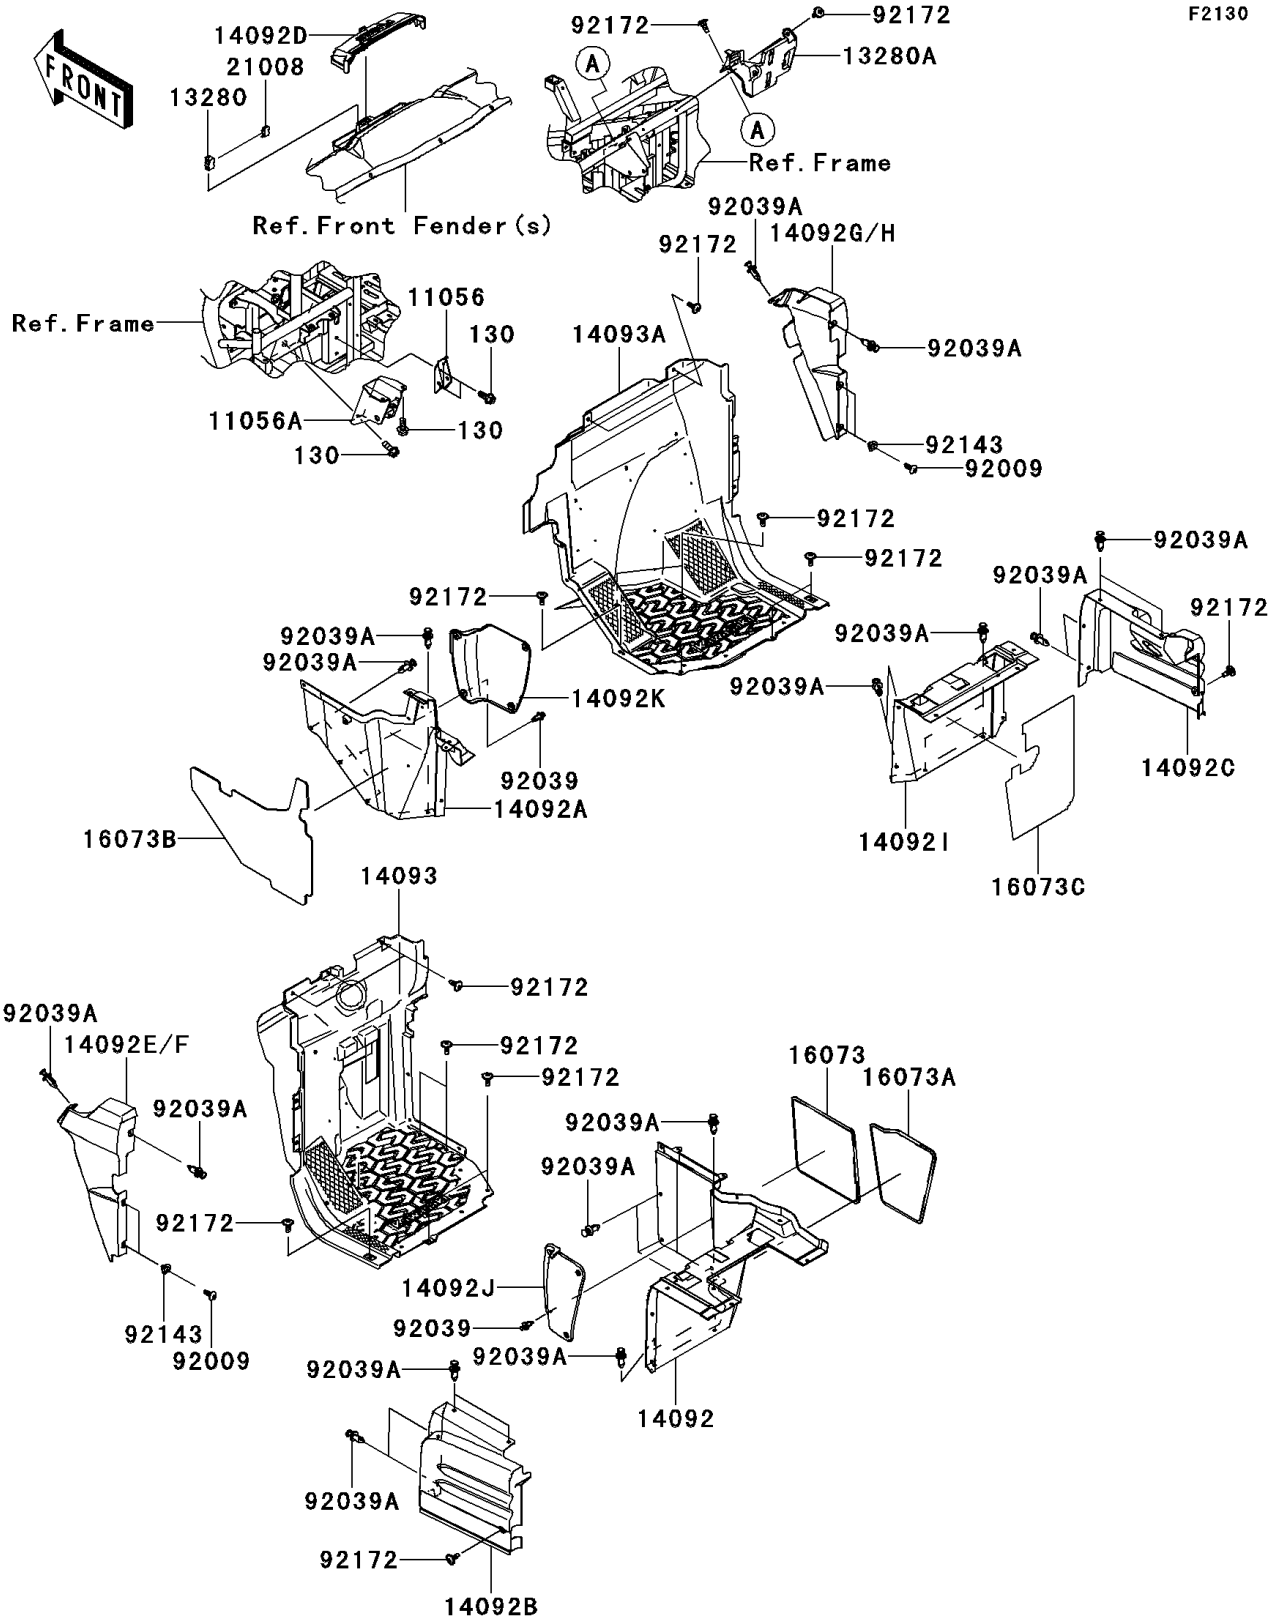

2013 TERYX4™ 750 4x4 EPS

PARTS DIAGRAM

Frame Fittings(Front)

2013 TERYX4™ 750 4x4 EPS

PARTS LIST

Frame Fittings(Front)

ITEM NAME

PART NUMBER

QUANTITY
