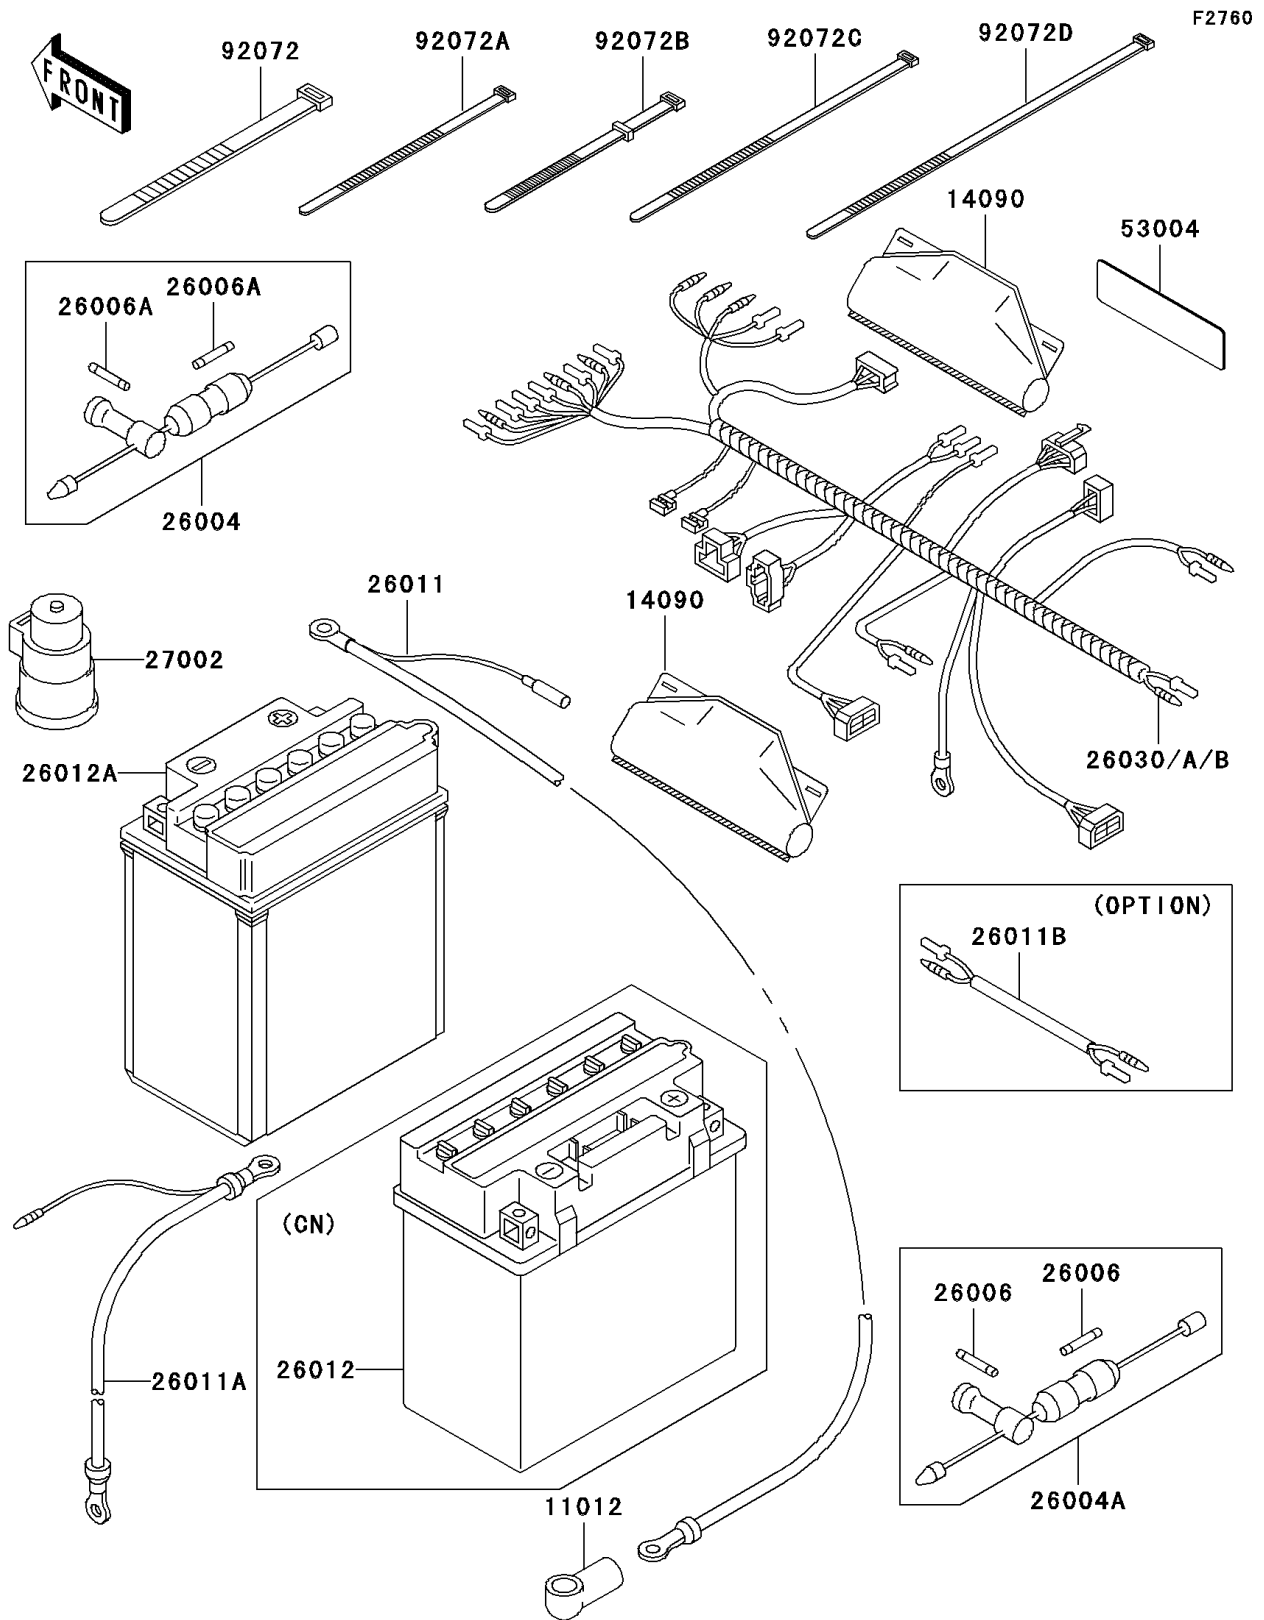

1999 Prairie 300 4X4

PARTS DIAGRAM

Chassis Electrical Equipment

1999 Prairie 300 4X4

PARTS LIST

Chassis Electrical Equipment

ITEM NAME

PART NUMBER

QUANTITY
