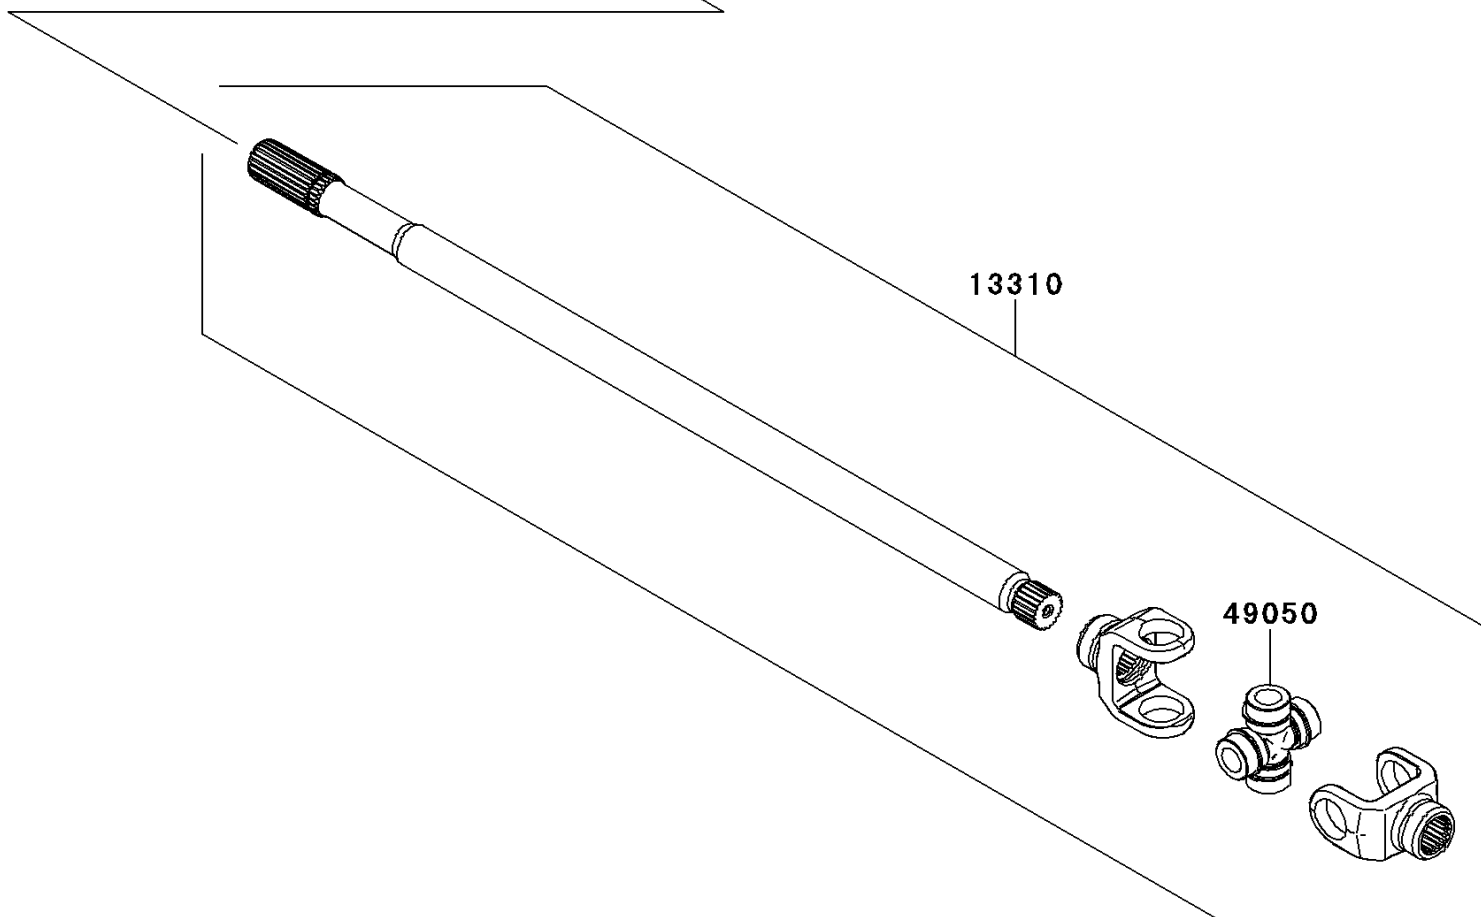

## PARTS DIAGRAM

### Drive Shaft-Propeller

E3135

Ref. Drive Shaft-Front

## PARTS LIST

### Drive Shaft-Propeller

**ITEM NAME**

**PART NUMBER**

**QUANTITY**

---