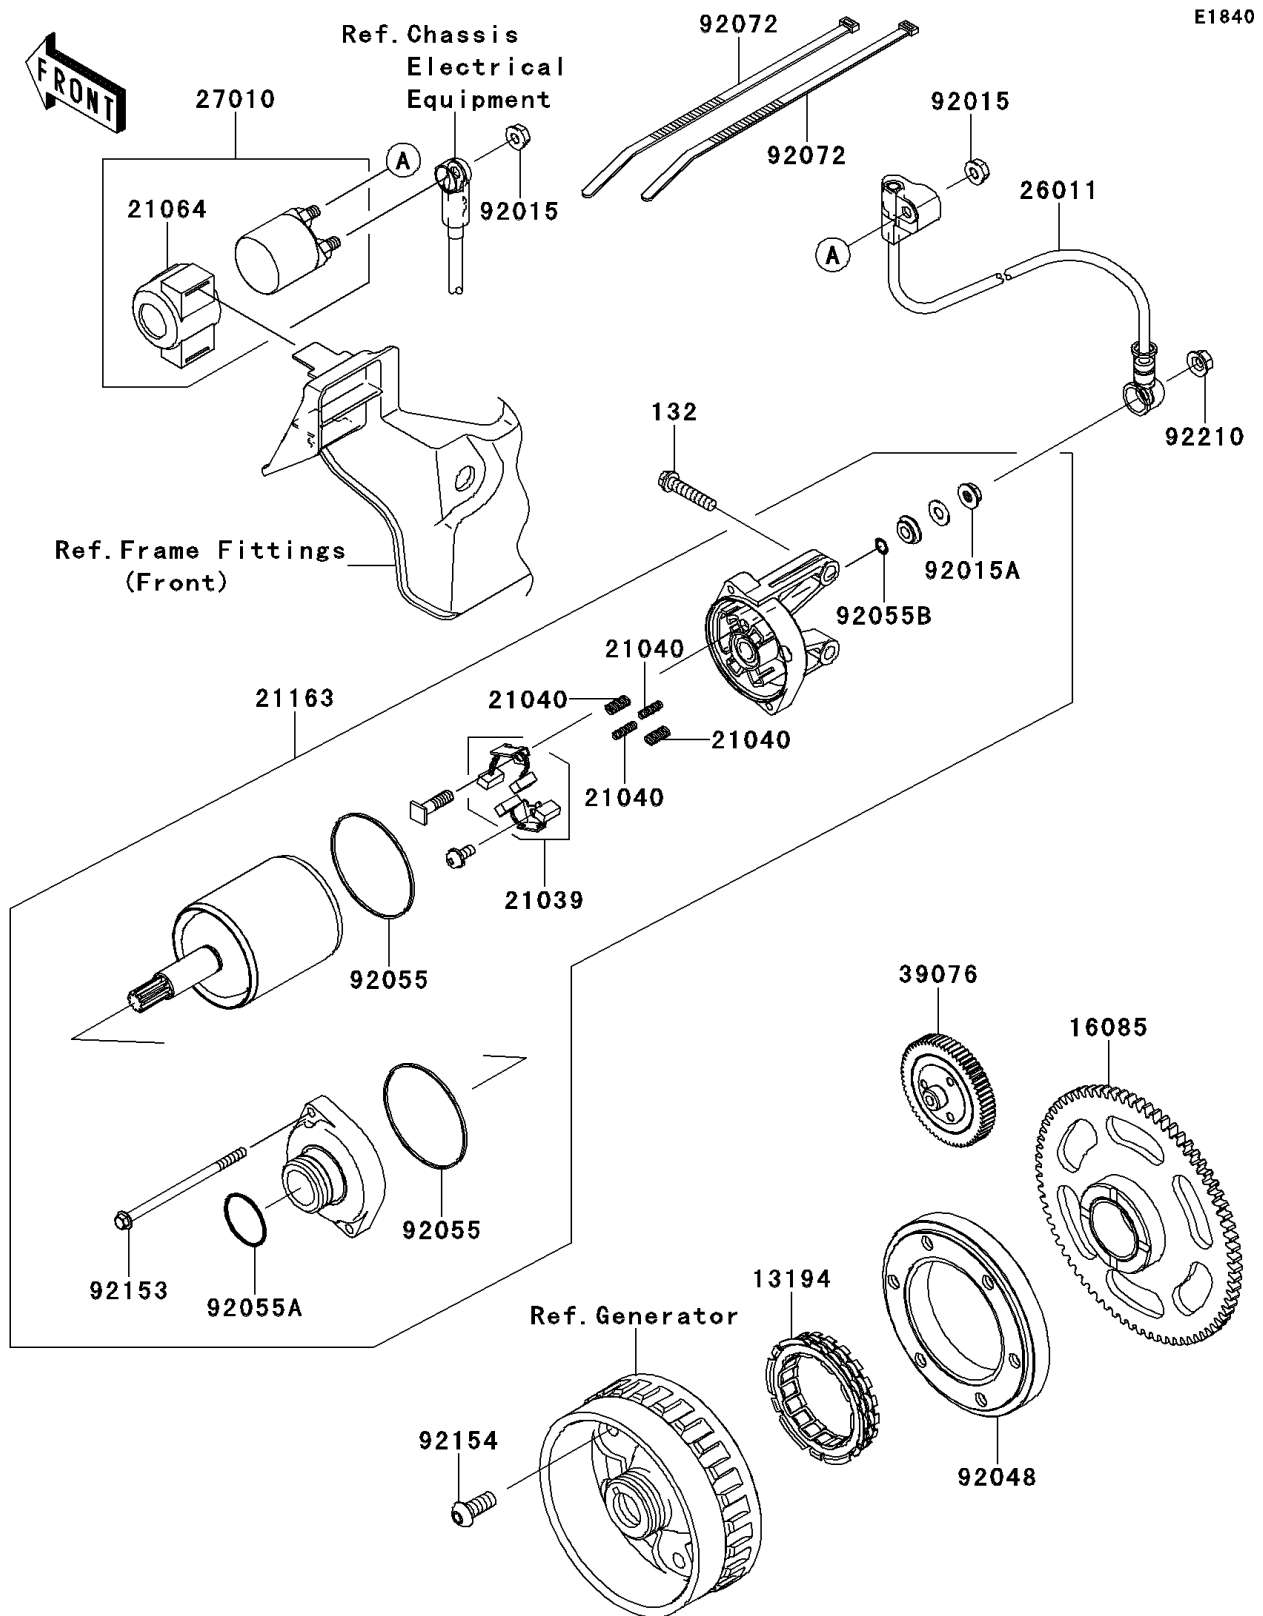

2013 TERYX4™ 750 4x4 EPS

PARTS DIAGRAM

Starter Motor

2013 TERYX4™ 750 4x4 EPS

PARTS LIST

Starter Motor

ITEM NAME

PART NUMBER

QUANTITY
