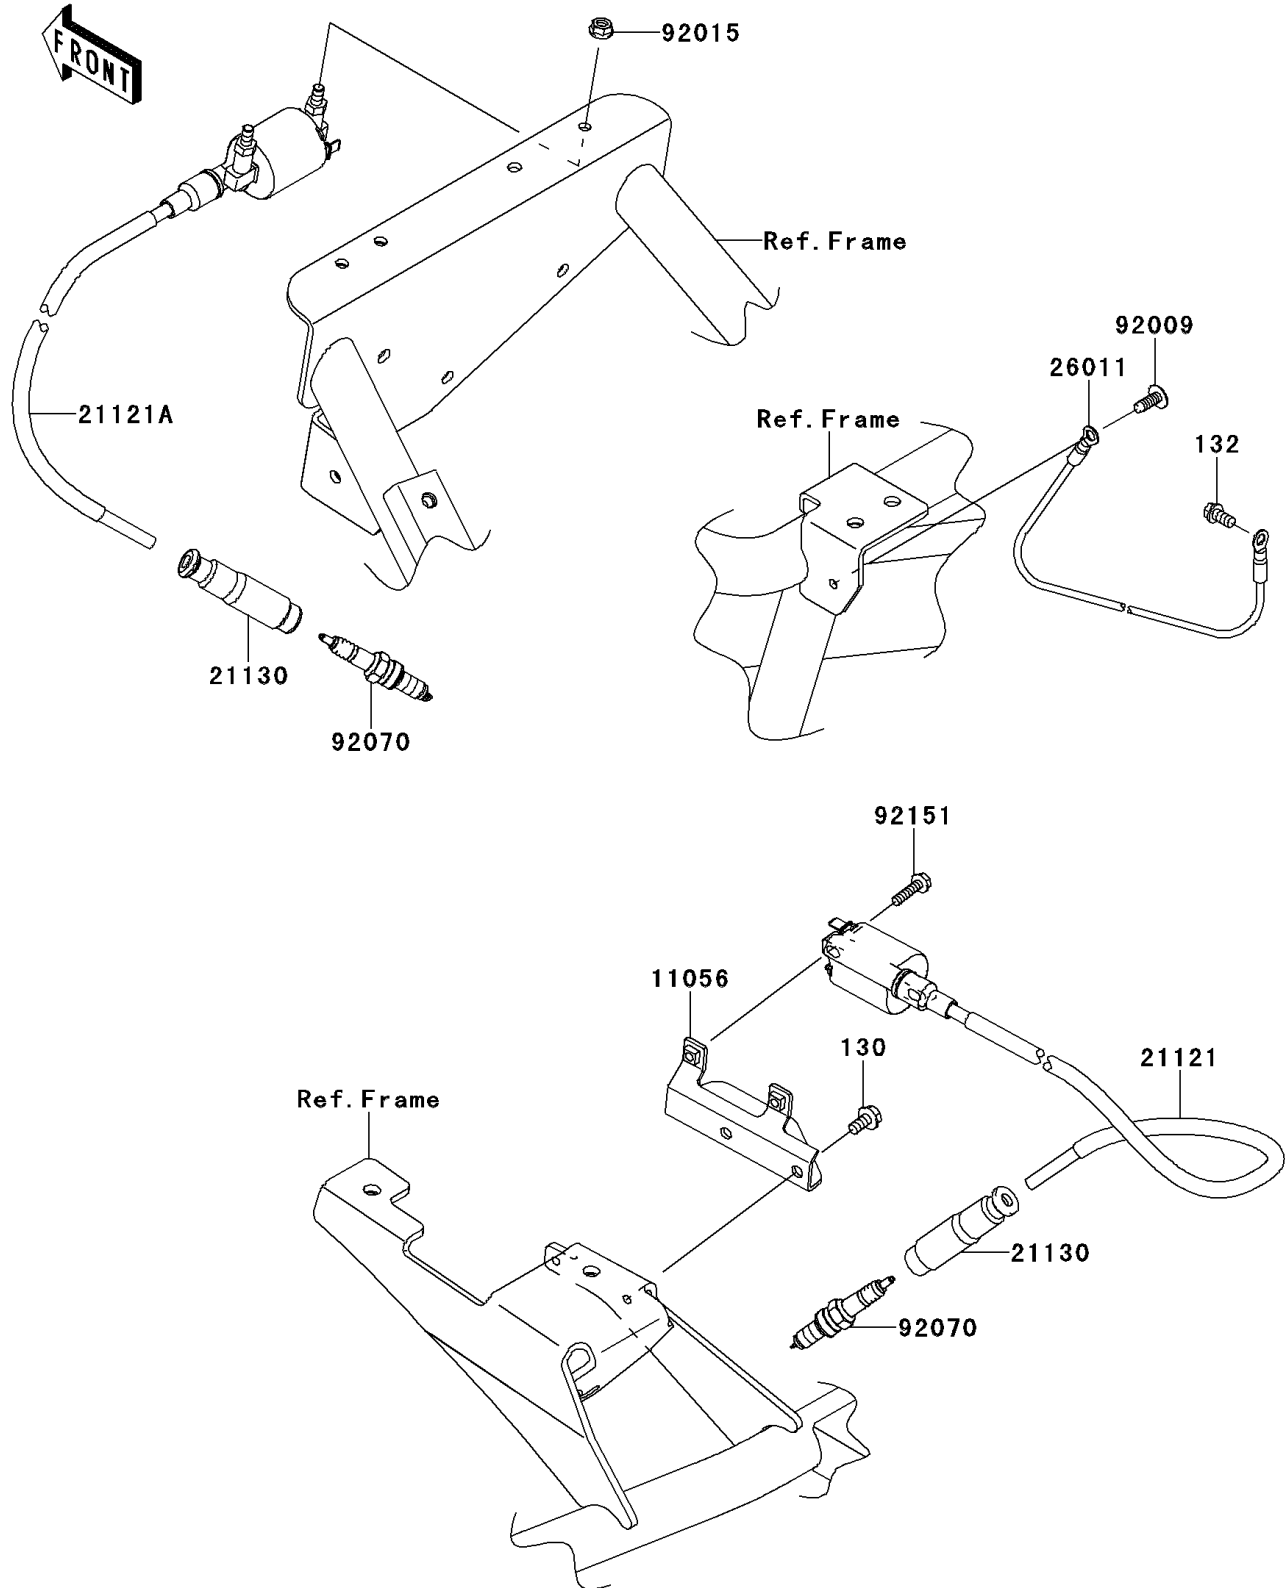

2013 TERYX4™ 750 4x4 EPS

PARTS DIAGRAM

Ignition System

E1830

2013 TERYX4™ 750 4x4 EPS

PARTS LIST

Ignition System

ITEM NAME

PART NUMBER

QUANTITY
