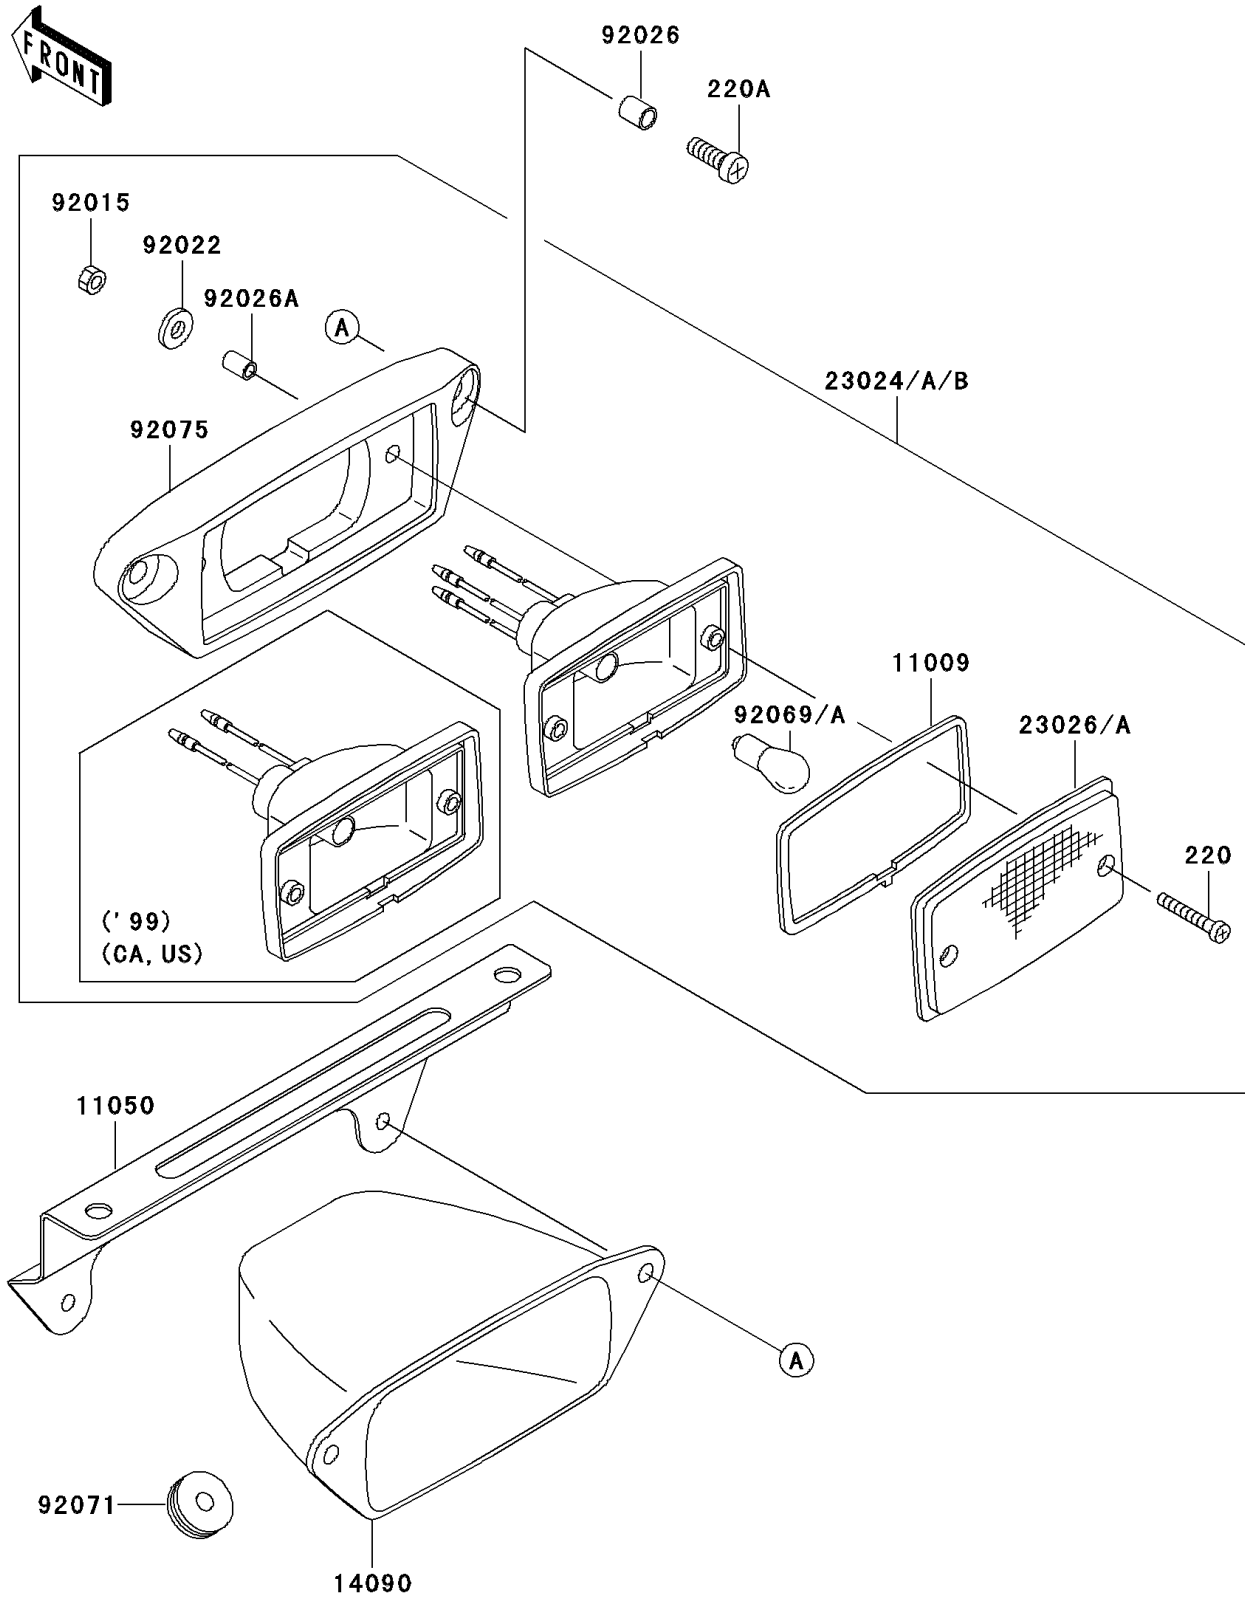

2002 Prairie 300 4X4

PARTS DIAGRAM

Taillight(s)

F2720

2002 Prairie 300 4X4

PARTS LIST

Taillight(s)

ITEM NAME

PART NUMBER

QUANTITY
