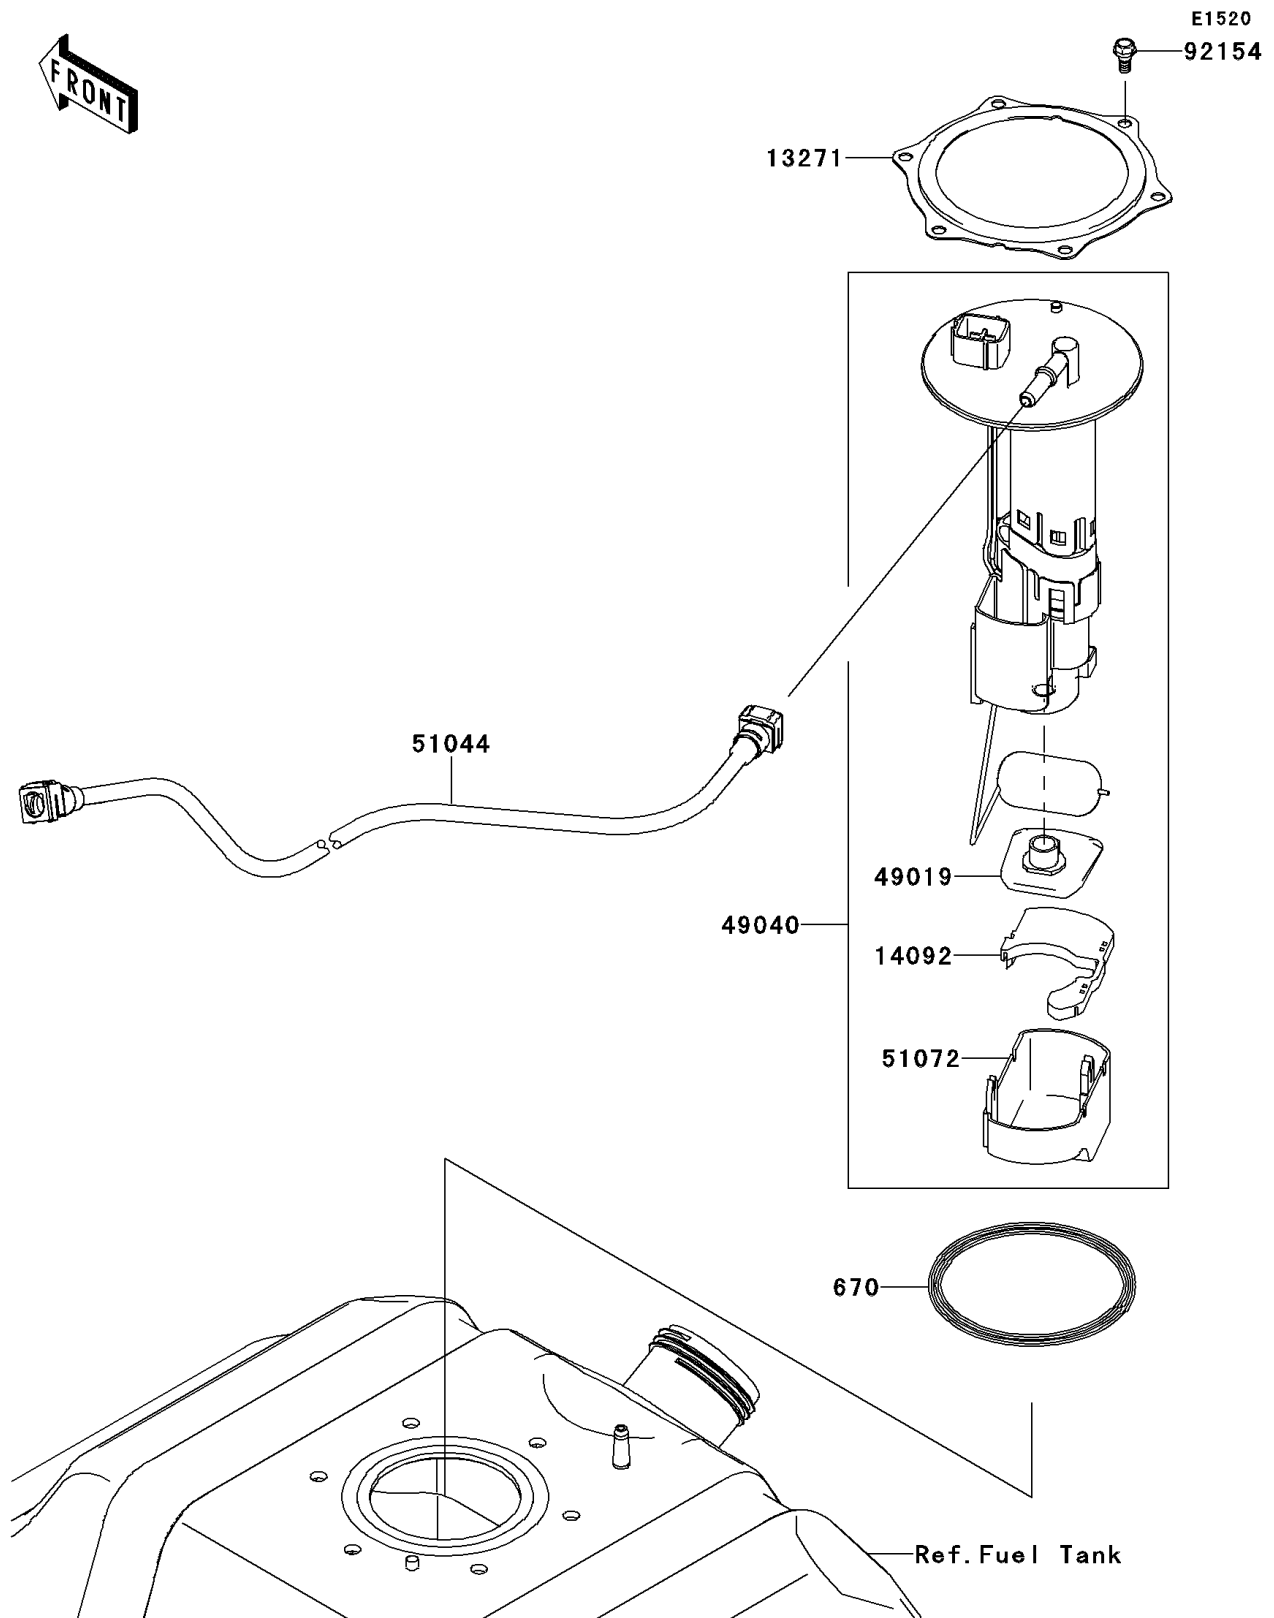

2013 TERYX4™ 750 4x4 EPS

PARTS DIAGRAM

Fuel Pump

2013 TERYX4™ 750 4x4 EPS

PARTS LIST

Fuel Pump

| ITEM NAME | PART NUMBER | QUANTITY |
|----------------------------------|-------------|----------|
| PLATE (Ref # 13271) | 13271-0980 | 1 |
| COVER (Ref # 14092) | 14092-1044 | 1 |
| FILTER-FUEL (Ref # 49019) | 49019-0013 | 1 |
| PUMP-FUEL (Ref # 49040) | 49040-0716 | 1 |
| TUBE-ASSY (Ref # 51044) | 51044-0703 | 1 |
| CHAMBER-FUEL (Ref # 51072) | 51072-0003 | 1 |
| O RING (Ref # 670) | 670E5090 | 1 |
| BOLT,FLANGED,5X4.5 (Ref # 92154) | 92154-0974 | 6 |