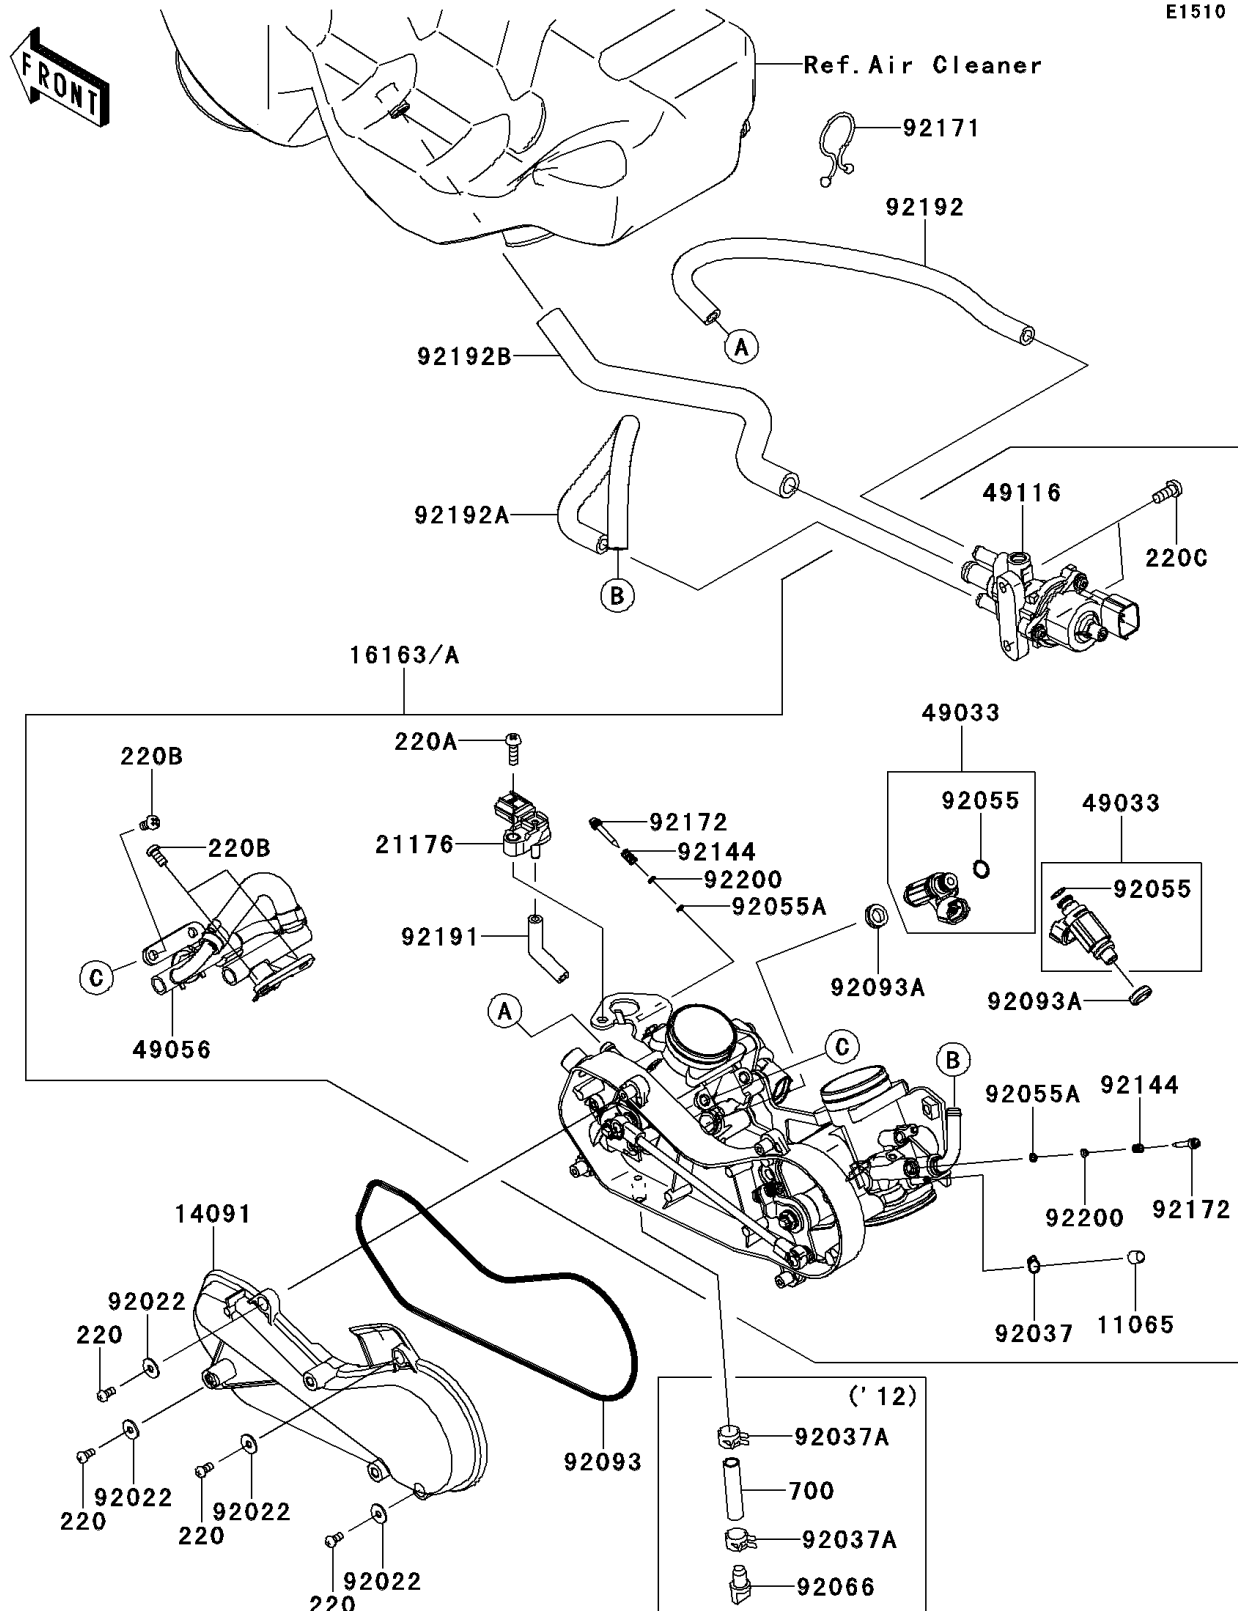

2013 TERYX4™ 750 4x4 EPS

PARTS DIAGRAM

Throttle

E1510

2013 TERYX4™ 750 4x4 EPS

PARTS LIST

Throttle

ITEM NAME

PART NUMBER

QUANTITY
