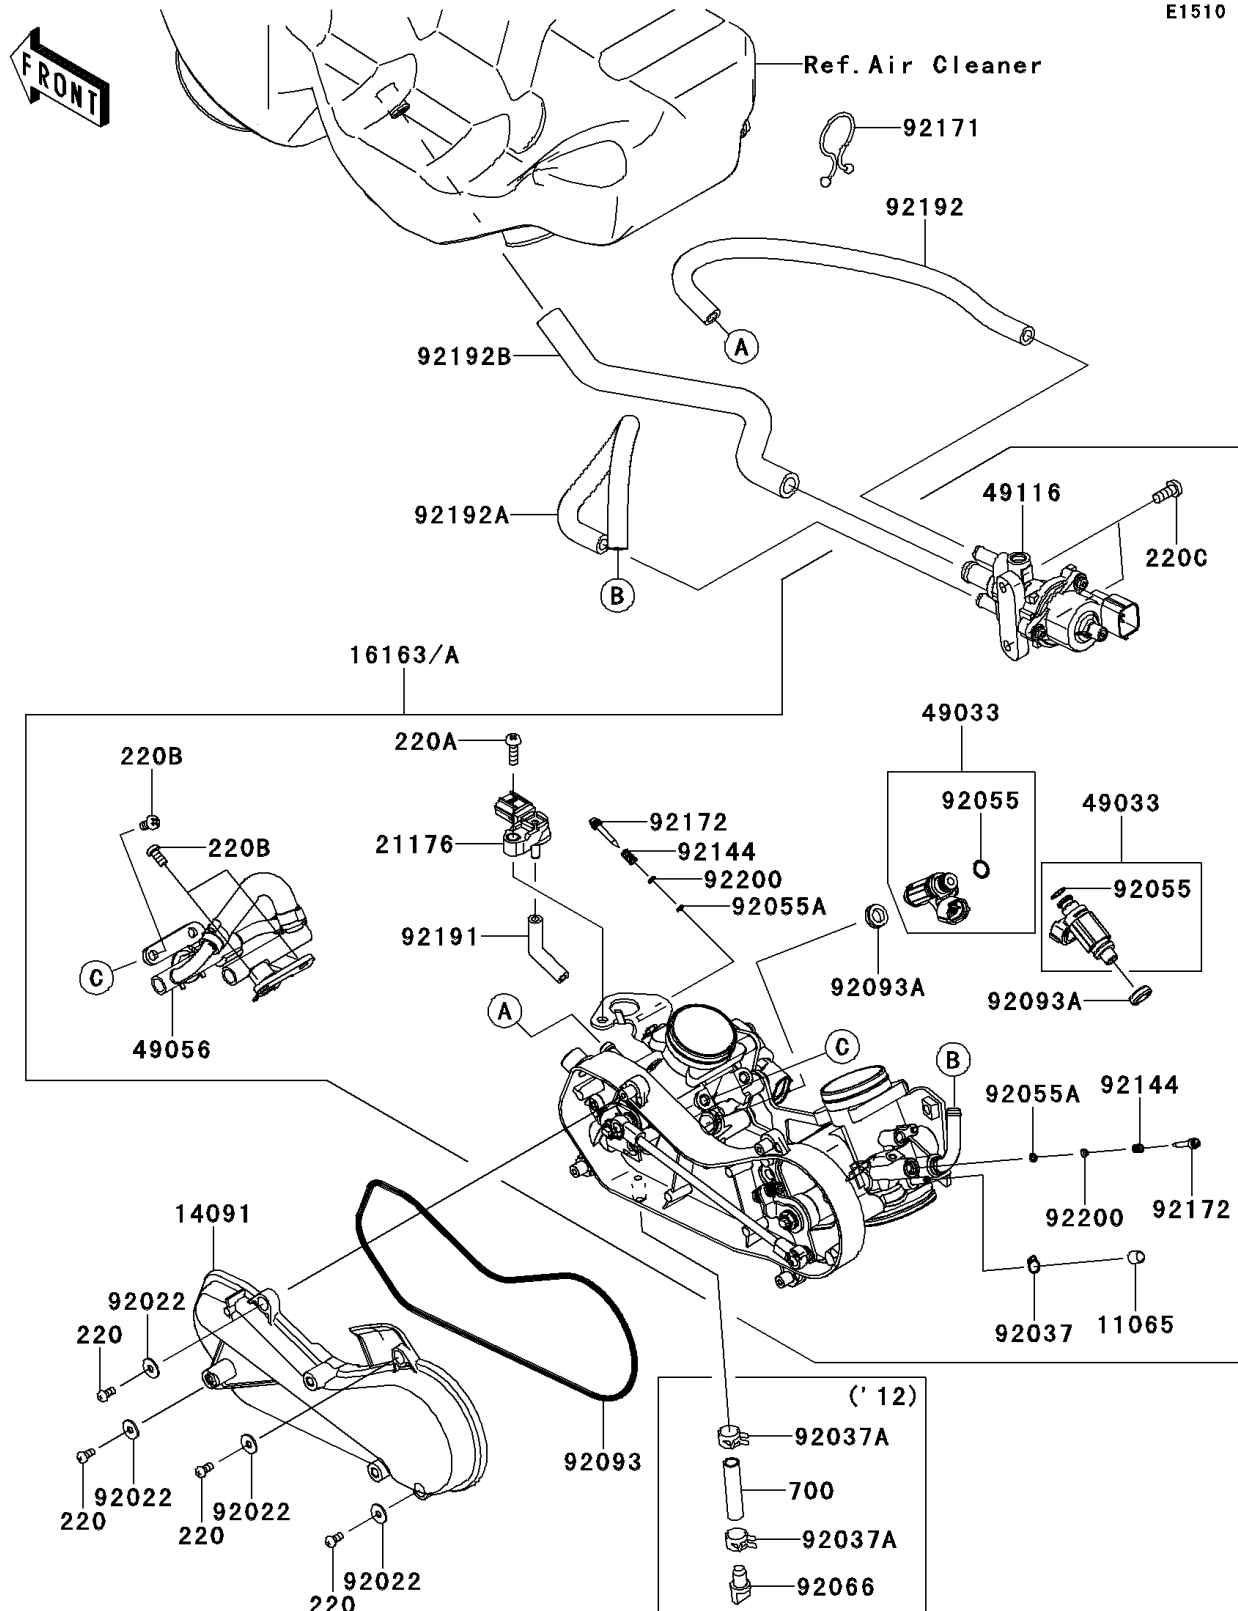

## PARTS DIAGRAM

### Throttle

E1510

## PARTS LIST

### Throttle

ITEM NAME	PART NUMBER	QUANTITY
CAP (Ref # 11065)	11065-0072	1
COVER,THROTTLE LINK (Ref # 14091)	14091-1731	1
THROTTLE-ASSY,36EIS (Ref # 16163A)	16163-0784	1
SENSOR,PRESSURE (Ref # 21176)	21176-0111	1
SCREW-PAN-CROS,4X8 (Ref # 220)	220AA0408	4
SCREW-PAN-CROS,5X16 (Ref # 220A)	220AA0516	1
SCREW-PAN-CROS,6X12 (Ref # 220B)	220AA0612	4
SCREW-PAN-CROS,6X14 (Ref # 220C)	220AA0614	2
NOZZLE-INJECTION (Ref # 49033)	49033-0011	2
PIPE-INJECTION (Ref # 49056)	49056-0033	1
VALVE-ASSY,ISC (Ref # 49116)	49116-0026	1
WASHER,5.2X13X1 (Ref # 92022)	92022-1380	4
CLAMP,TUBE (Ref # 92037)	92037-1124	1
RING-O,INJECTION NOZZLE (Ref # 92055)	92055-1622	2
RING-O,AIR SCREW (Ref # 92055A)	92055-1658	2
SEAL (Ref # 92093)	92093-0082	1
SEAL (Ref # 92093A)	92093-0127	2
SPRING,THROTTLE STOP SCREW (Ref # 92144)	92144-1674	2
CLAMP (Ref # 92171)	92171-0876	1
SCREW (Ref # 92172)	92172-0156	2
TUBE,3.2X7.4X70 (Ref # 92191)	92191-1552	1
TUBE,ISC-THROTTLE FR (Ref # 92192)	92192-0946	1
TUBE,ISC-THROTTLE RR (Ref # 92192A)	92192-0947	1
TUBE,ISC-CHAMBER (Ref # 92192B)	92192-0948	1
WASHER,PILOT AIR SCREW (Ref # 92200)	92200-1564	2