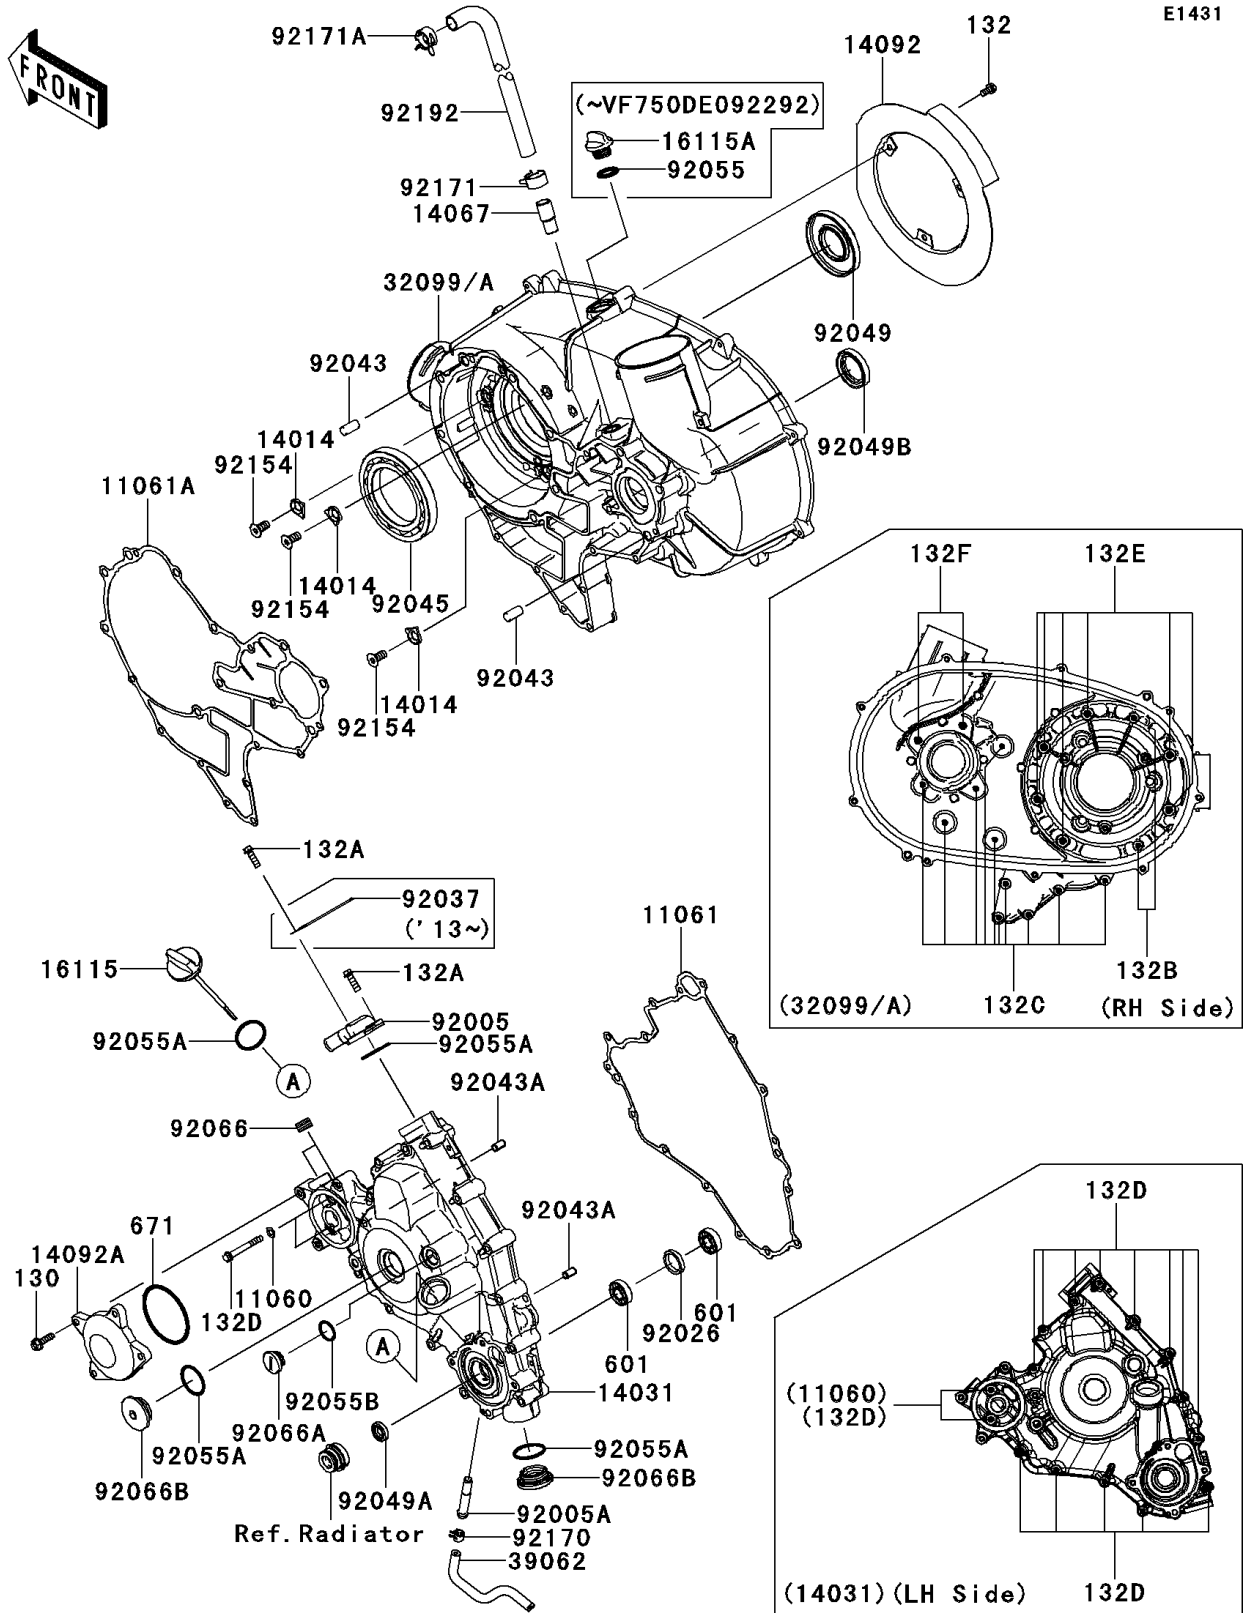

2013 TERYX4™ 750 4x4 EPS

PARTS DIAGRAM

Engine Cover(s)

2013 TERYX4™ 750 4x4 EPS

PARTS LIST

Engine Cover(s)

ITEM NAME	PART NUMBER	QUANTITY
GASKET,6.2X12X0.3 (Ref # 11060)	11060-1994	2
GASKET,GENERATOR COVER (Ref # 11061)	11061-0728	1
GASKET,CVT CASE (Ref # 11061A)	11061-0729	1
BOLT-FLANGED,6X22 (Ref # 130)	130CD0622	4
BOLT-FLANGED-SMALL,6X12 (Ref # 132)	132BD0612	3
PLATE-POSITION (Ref # 14014)	14014-0556	3
COVER-GENERATOR (Ref # 14031)	14031-0552	1
FITTING,BREATHER (Ref # 14067)	14067-006	1
COVER (Ref # 14092)	14092-0708	1
COVER,OIL COOLER (Ref # 14092A)	14092-0877	1
CAP-OIL FILLER (Ref # 16115)	16115-0705	1
CASE,CVT (Ref # 32099A)	32099-0726	1
HOSE-COOLING,DRAIN (Ref # 39062)	39062-0598	1
FITTING (Ref # 92005)	92005-0712	1
FITTING (Ref # 92005A)	92005-1264	1
SPACER,22X28X5 (Ref # 92026)	92026-0711	1
CLAMP (Ref # 92037)	92037-1993	1
PIN,10X20 (Ref # 92043)	92043-0142	2
PIN,6.2X8X14 (Ref # 92043A)	92043-1263	2
BEARING-BALL,16014CS45 (Ref # 92045)	92045-0709	1
SEAL-OIL,35X77X9 (Ref # 92049)	92049-0713	1
SEAL-OIL,SC 12X22X5 (Ref # 92049A)	92049-1228	1
SEAL-OIL,HTC 30X45X8 (Ref # 92049B)	92049-1575	1
RING-O,31.2X2.4 (Ref # 92055A)	92055-0724	4
RING-O,20X2 (Ref # 92055B)	92055-1146	1
PLUG,PT3/8X10 (Ref # 92066)	92066-0003	2
PLUG,COVER (Ref # 92066A)	92066-0011	1
PLUG (Ref # 92066B)	92066-0712	2
BOLT,FLAT,8X13.6 (Ref # 92154)	92154-0978	3

2013 TERYX4™ 750 4x4 EPS

PARTS LIST

Engine Cover(s)

ITEM NAME	PART NUMBER	QUANTITY
CLAMP (Ref # 92170)	92170-1493	1
CLAMP (Ref # 92171)	92171-0329	1
CLAMP (Ref # 92171A)	92171-1277	1
TUBE,BREATHER (Ref # 92192)	92192-0945	1
BOLT-FLANGED-SMALL,6X20 (Ref # 132A)	132BD0620	2
BOLT-FLANGED-SMALL,6X30 (Ref # 132B)	132BD0630	2
BOLT-FLANGED-SMALL,6X45 (Ref # 132C)	132BD0645	10
BOLT-FLANGED-SMALL,6X50 (Ref # 132D)	132BD0650	15
BOLT-FLANGED-SMALL,8X35 (Ref # 132E)	132BD0835	6
BOLT-FLANGED-SMALL,8X50 (Ref # 132F)	132BD0850	2
BEARING-BALL (Ref # 601)	601A6001	2
O RING,65MM (Ref # 671)	671B2565	1