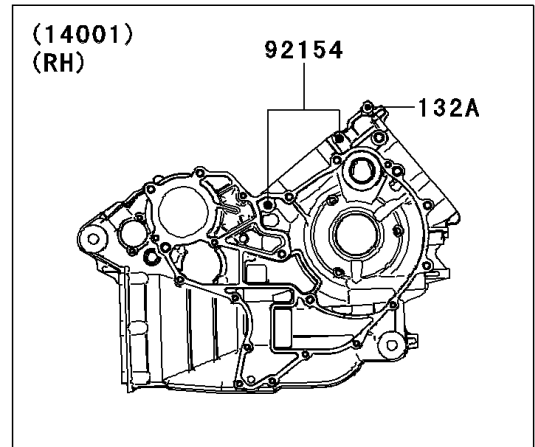

2013 TERYX4™ 750 4x4 EPS

PARTS DIAGRAM

Crankcase

E1411

2013 TERYX4™ 750 4x4 EPS

PARTS LIST

Crankcase

ITEM NAME

PART NUMBER

QUANTITY
