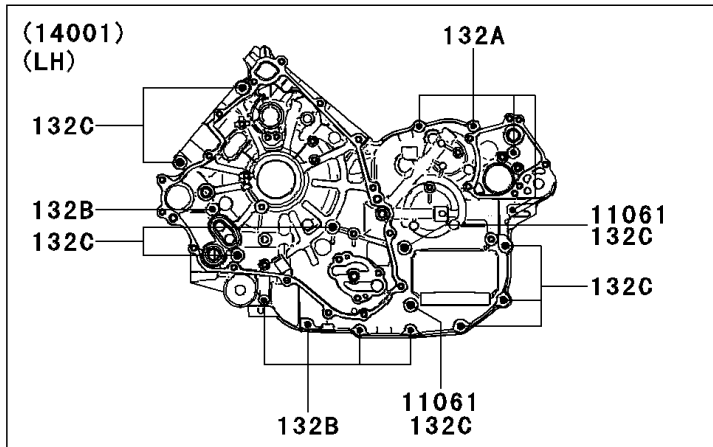

2013 TERYX4™ 750 4x4 EPS

PARTS DIAGRAM

Crankcase

E1411

2013 TERYX4™ 750 4x4 EPS

PARTS LIST

Crankcase

ITEM NAME

PART NUMBER

QUANTITY
