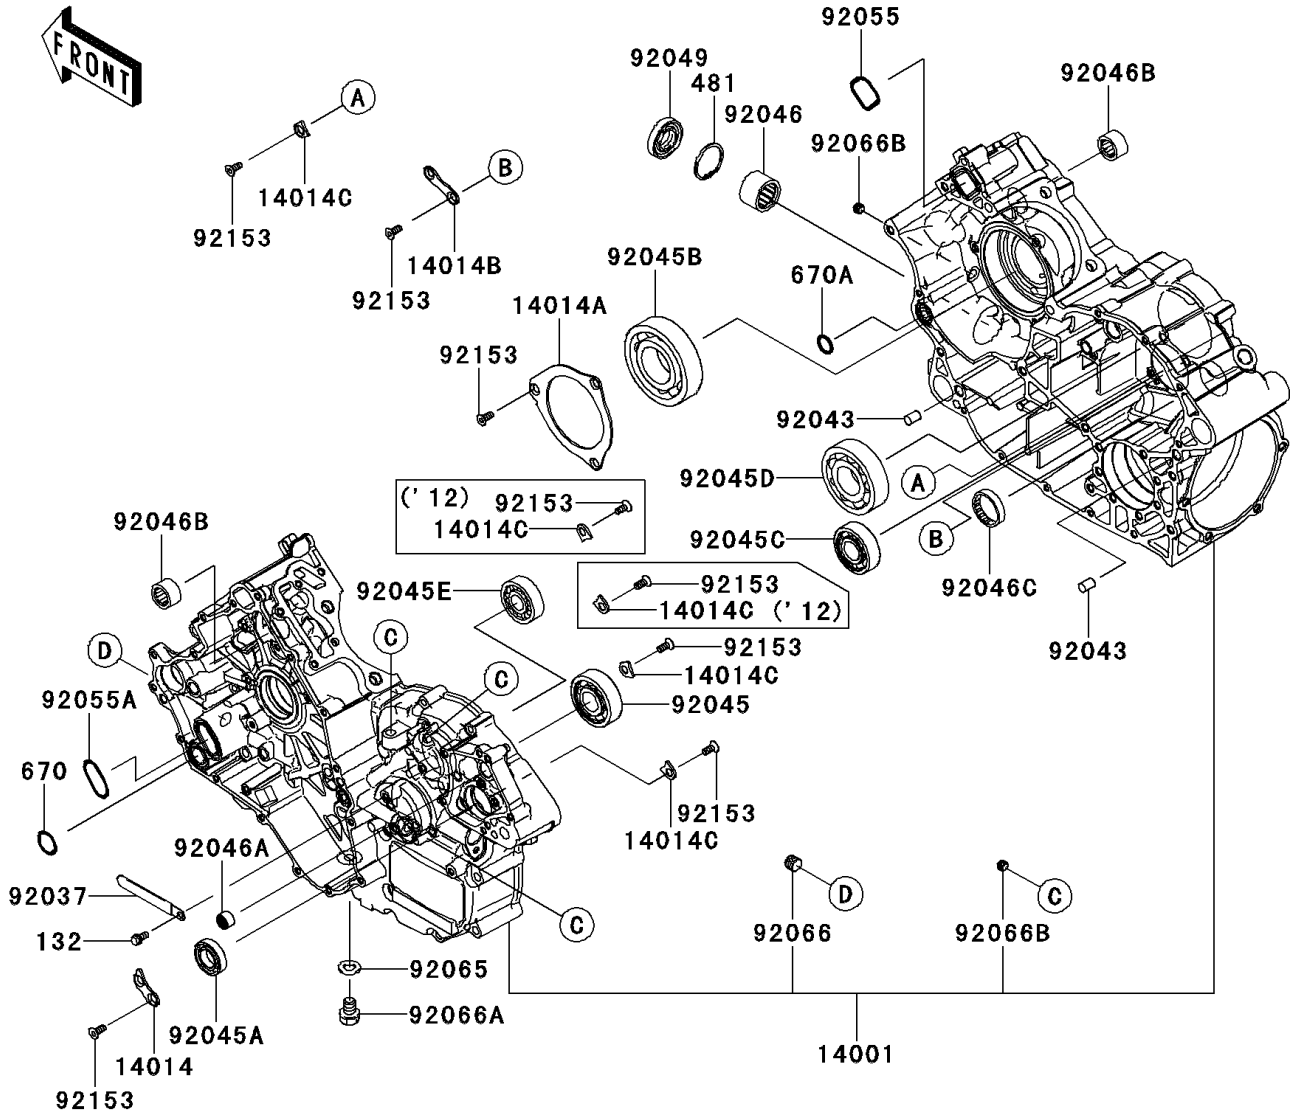

2013 TERYX4™ 750 4x4 EPS

PARTS DIAGRAM

Crankcase

E1411

2013 TERYX4™ 750 4x4 EPS

PARTS LIST

Crankcase

ITEM NAME

PART NUMBER

QUANTITY
