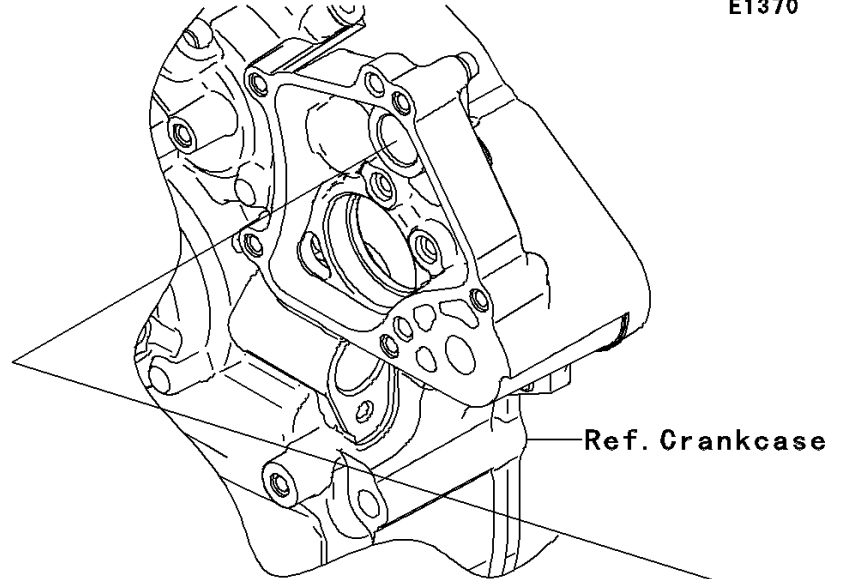

2013 TERYX4™ 750 4x4 EPS

PARTS DIAGRAM

Gear Change Mechanism

E1370

2013 TERYX4™ 750 4x4 EPS

PARTS LIST

Gear Change Mechanism

ITEM NAME

PART NUMBER

QUANTITY
