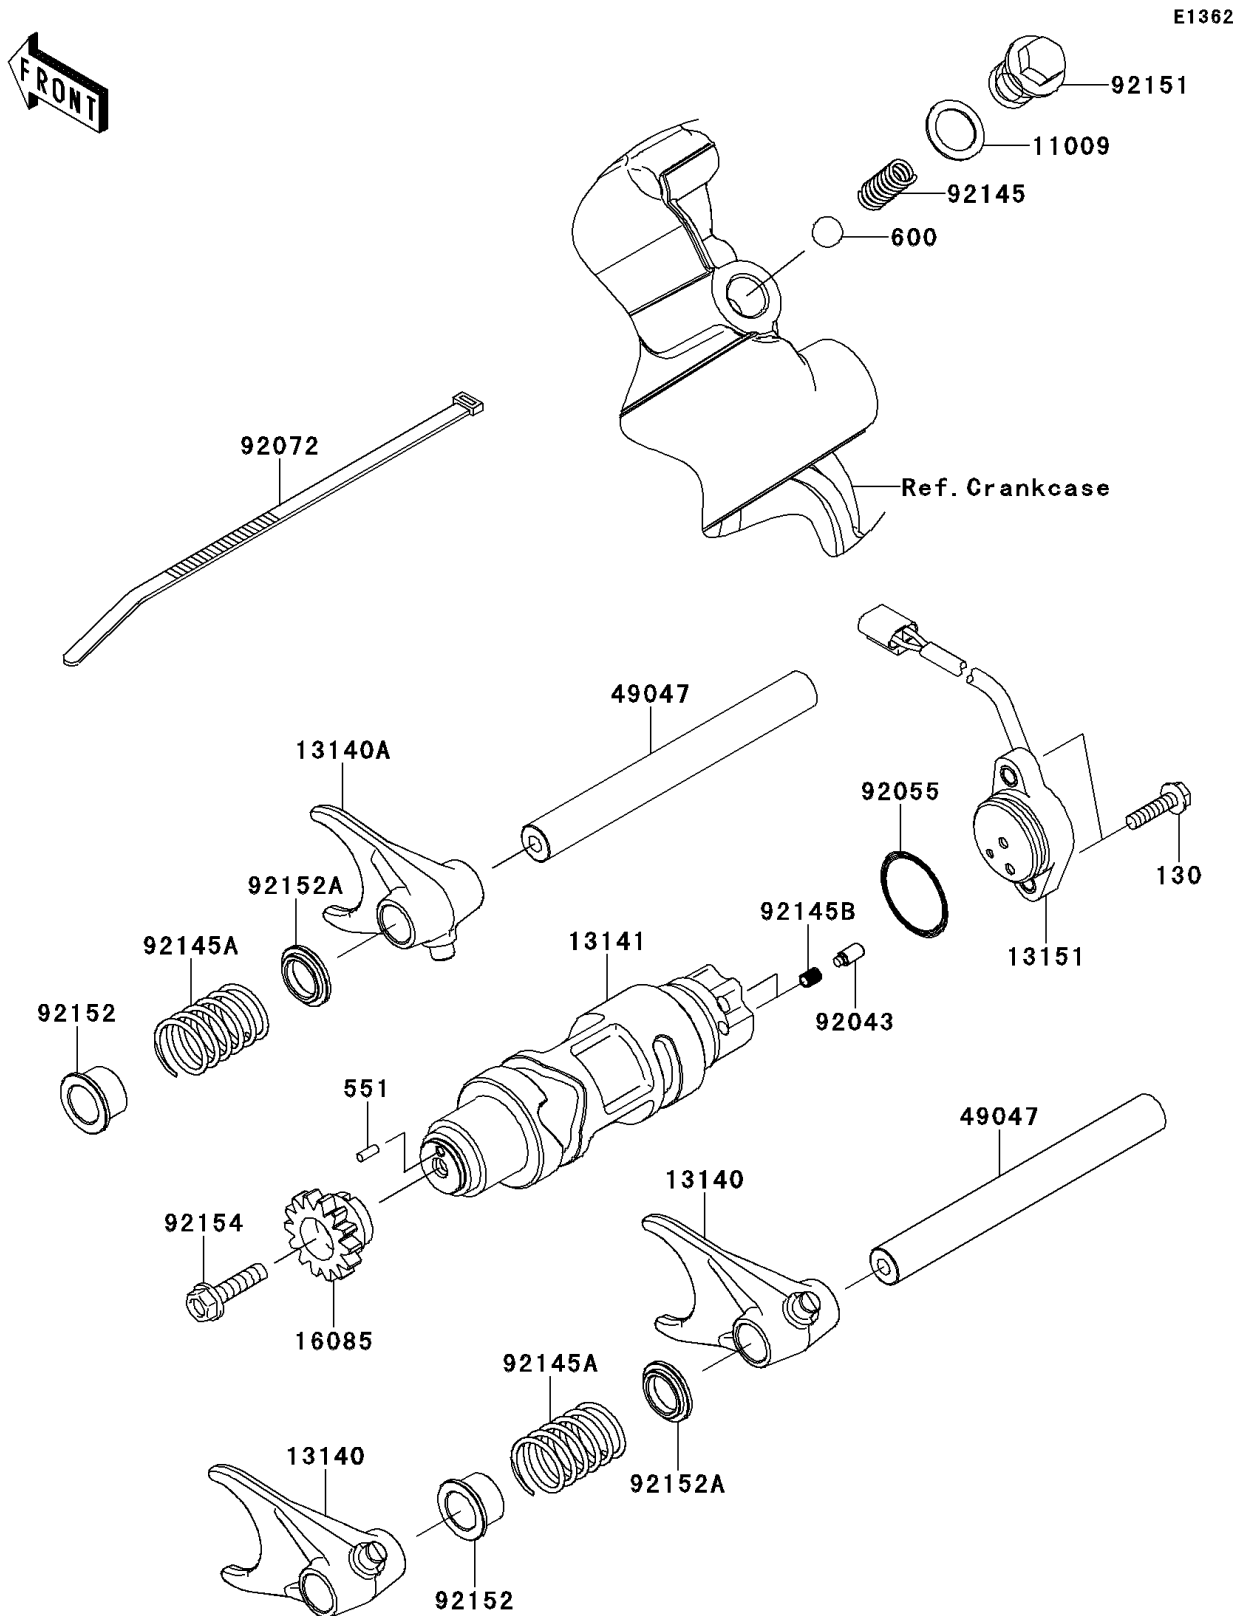

2013 TERYX4™ 750 4x4 EPS

PARTS DIAGRAM

Gear Change Drum/Shift Fork(s)

2013 TERYX4™ 750 4x4 EPS

PARTS LIST

Gear Change Drum/Shift Fork(s)

ITEM NAME

PART NUMBER

QUANTITY
