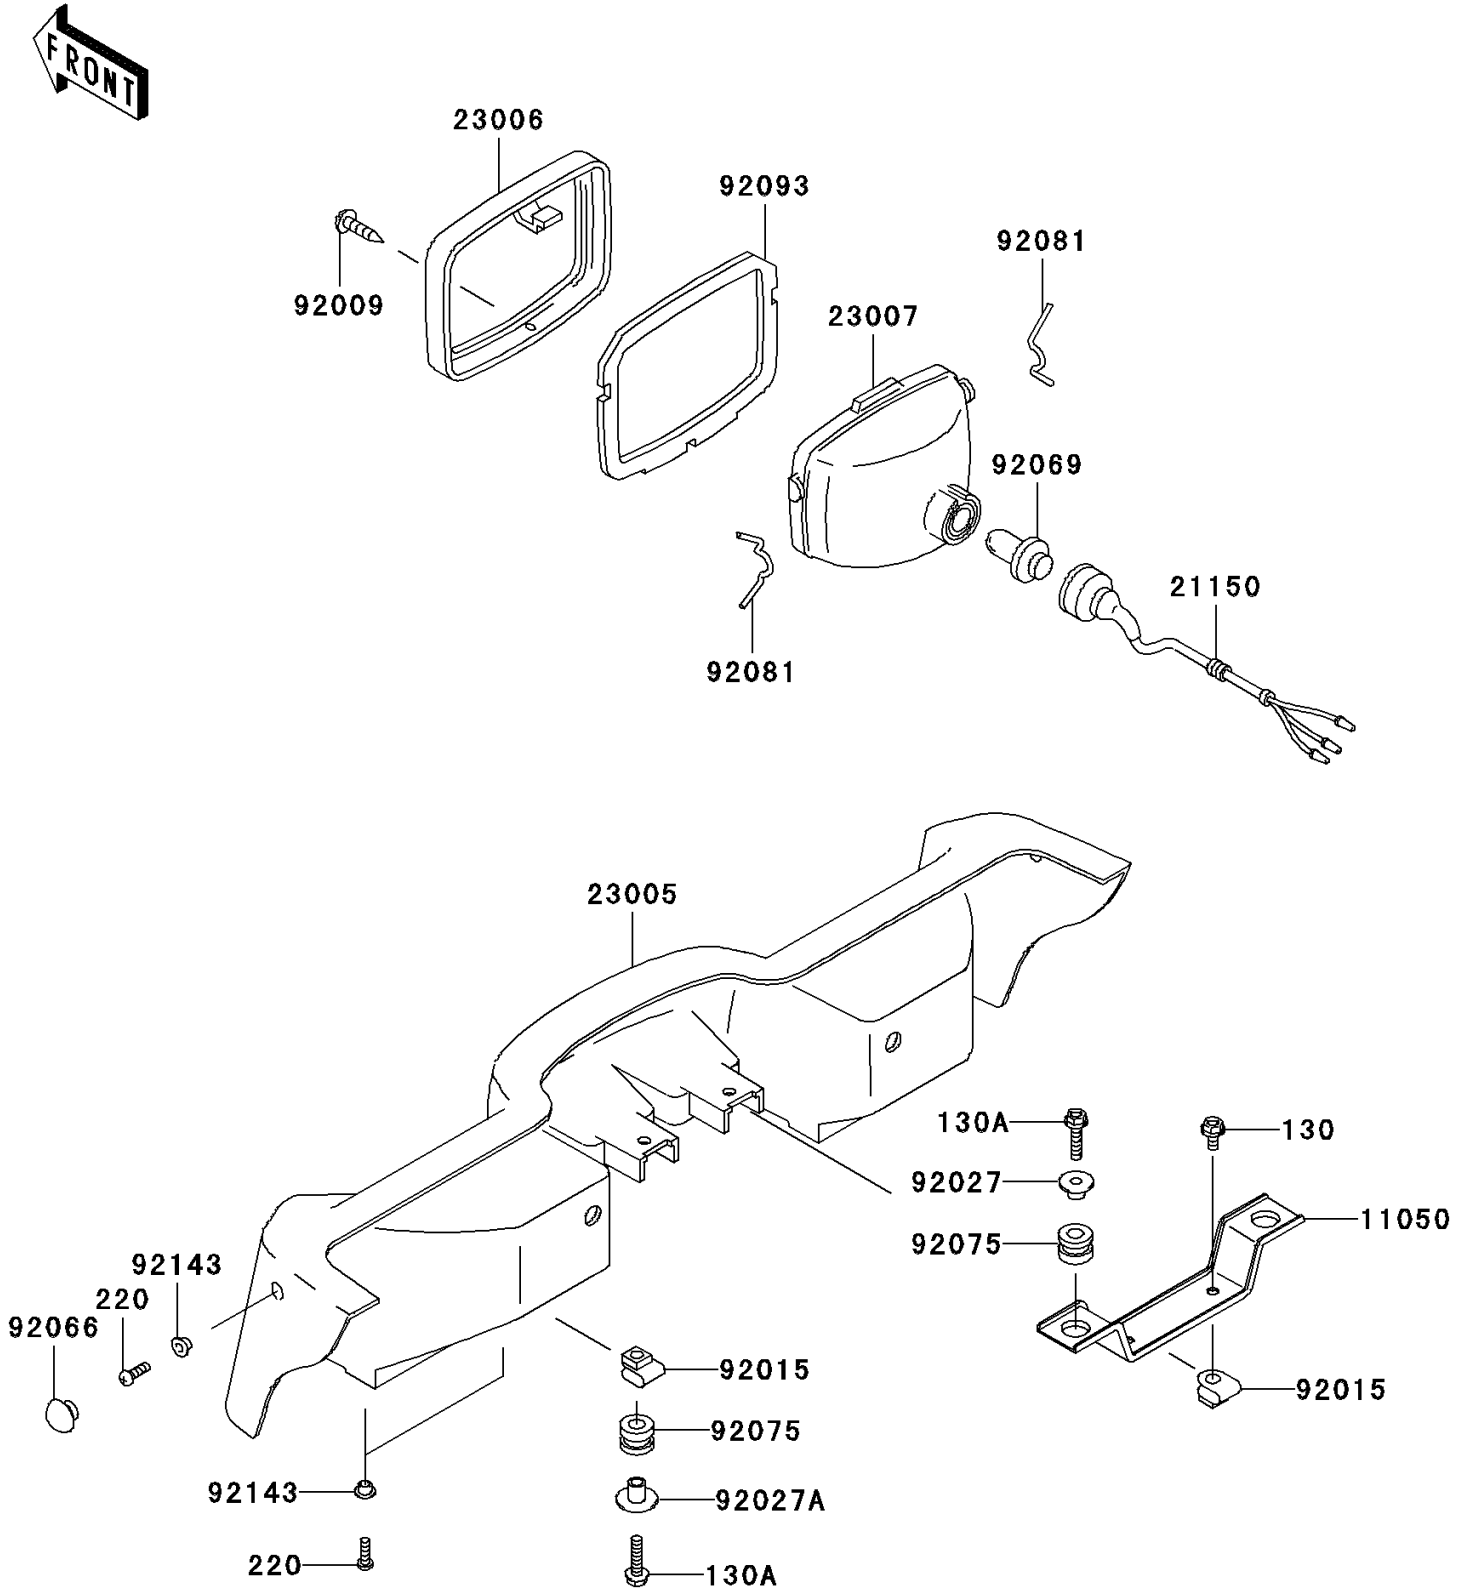

1999 Prairie 300 4X4

PARTS DIAGRAM

Headlight(s)

F2710

1999 Prairie 300 4X4

PARTS LIST

Headlight(s)

ITEM NAME

PART NUMBER

QUANTITY
