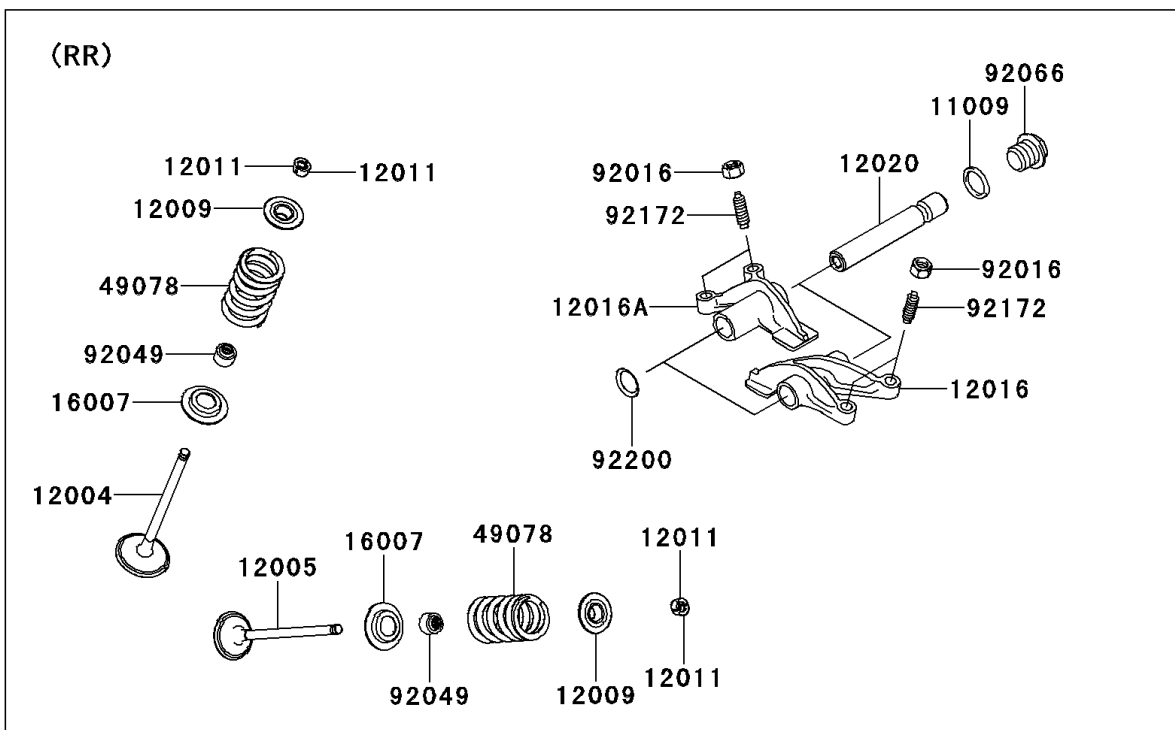

2013 TERYX4™ 750 4x4 EPS

PARTS DIAGRAM

Valve(s)

E1210

2013 TERYX4™ 750 4x4 EPS

PARTS LIST

Valve(s)

ITEM NAME

PART NUMBER

QUANTITY
