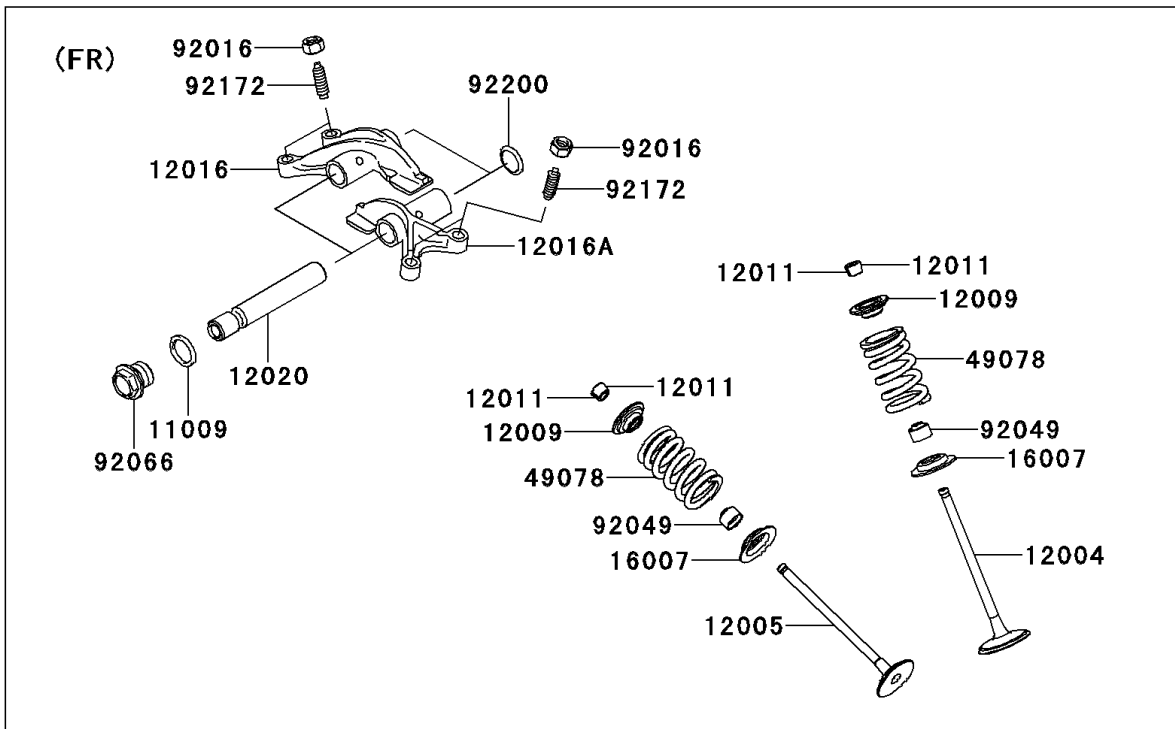

2013 TERYX4™ 750 4x4 EPS

PARTS DIAGRAM

Valve(s)

E1210

2013 TERYX4™ 750 4x4 EPS

PARTS LIST

Valve(s)

ITEM NAME

PART NUMBER

QUANTITY
