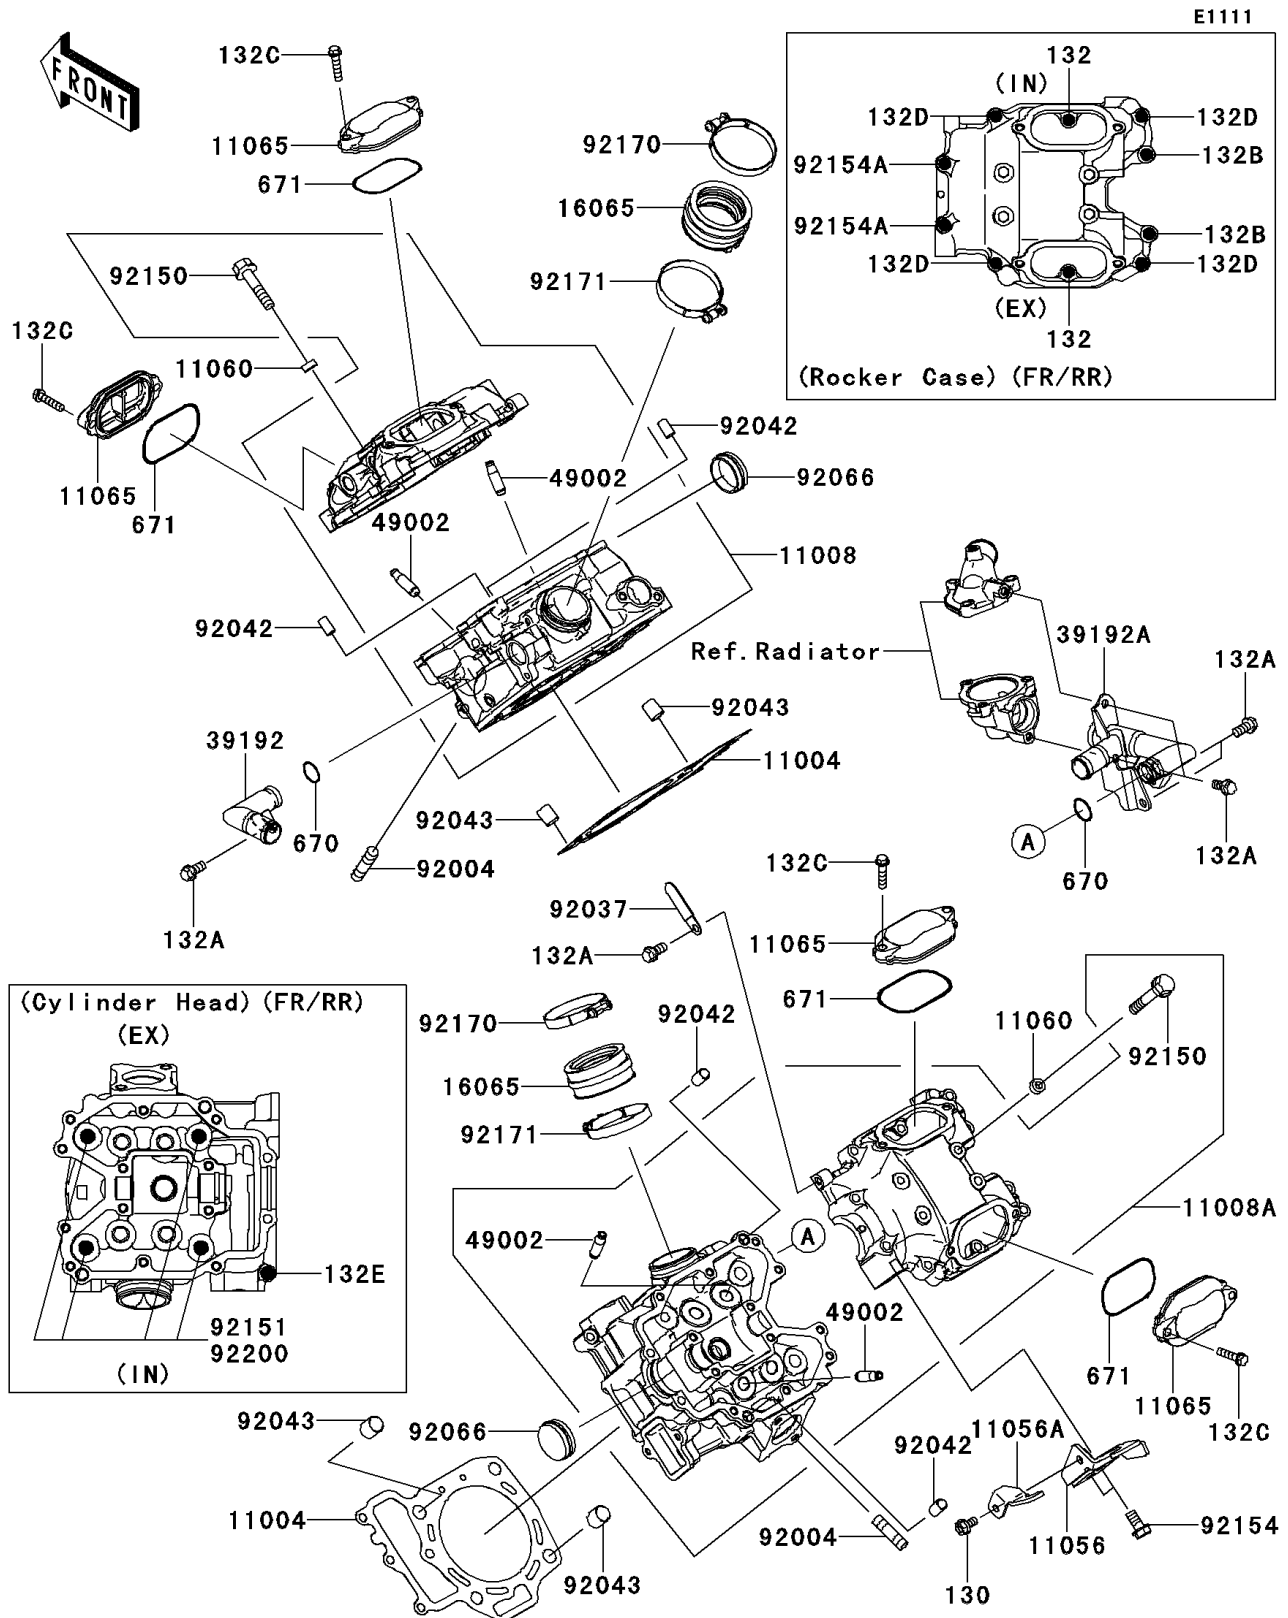

2013 TERYX4™ 750 4x4 EPS

PARTS DIAGRAM

Cylinder Head

2013 TERYX4™ 750 4x4 EPS

PARTS LIST

Cylinder Head

ITEM NAME

PART NUMBER

QUANTITY
