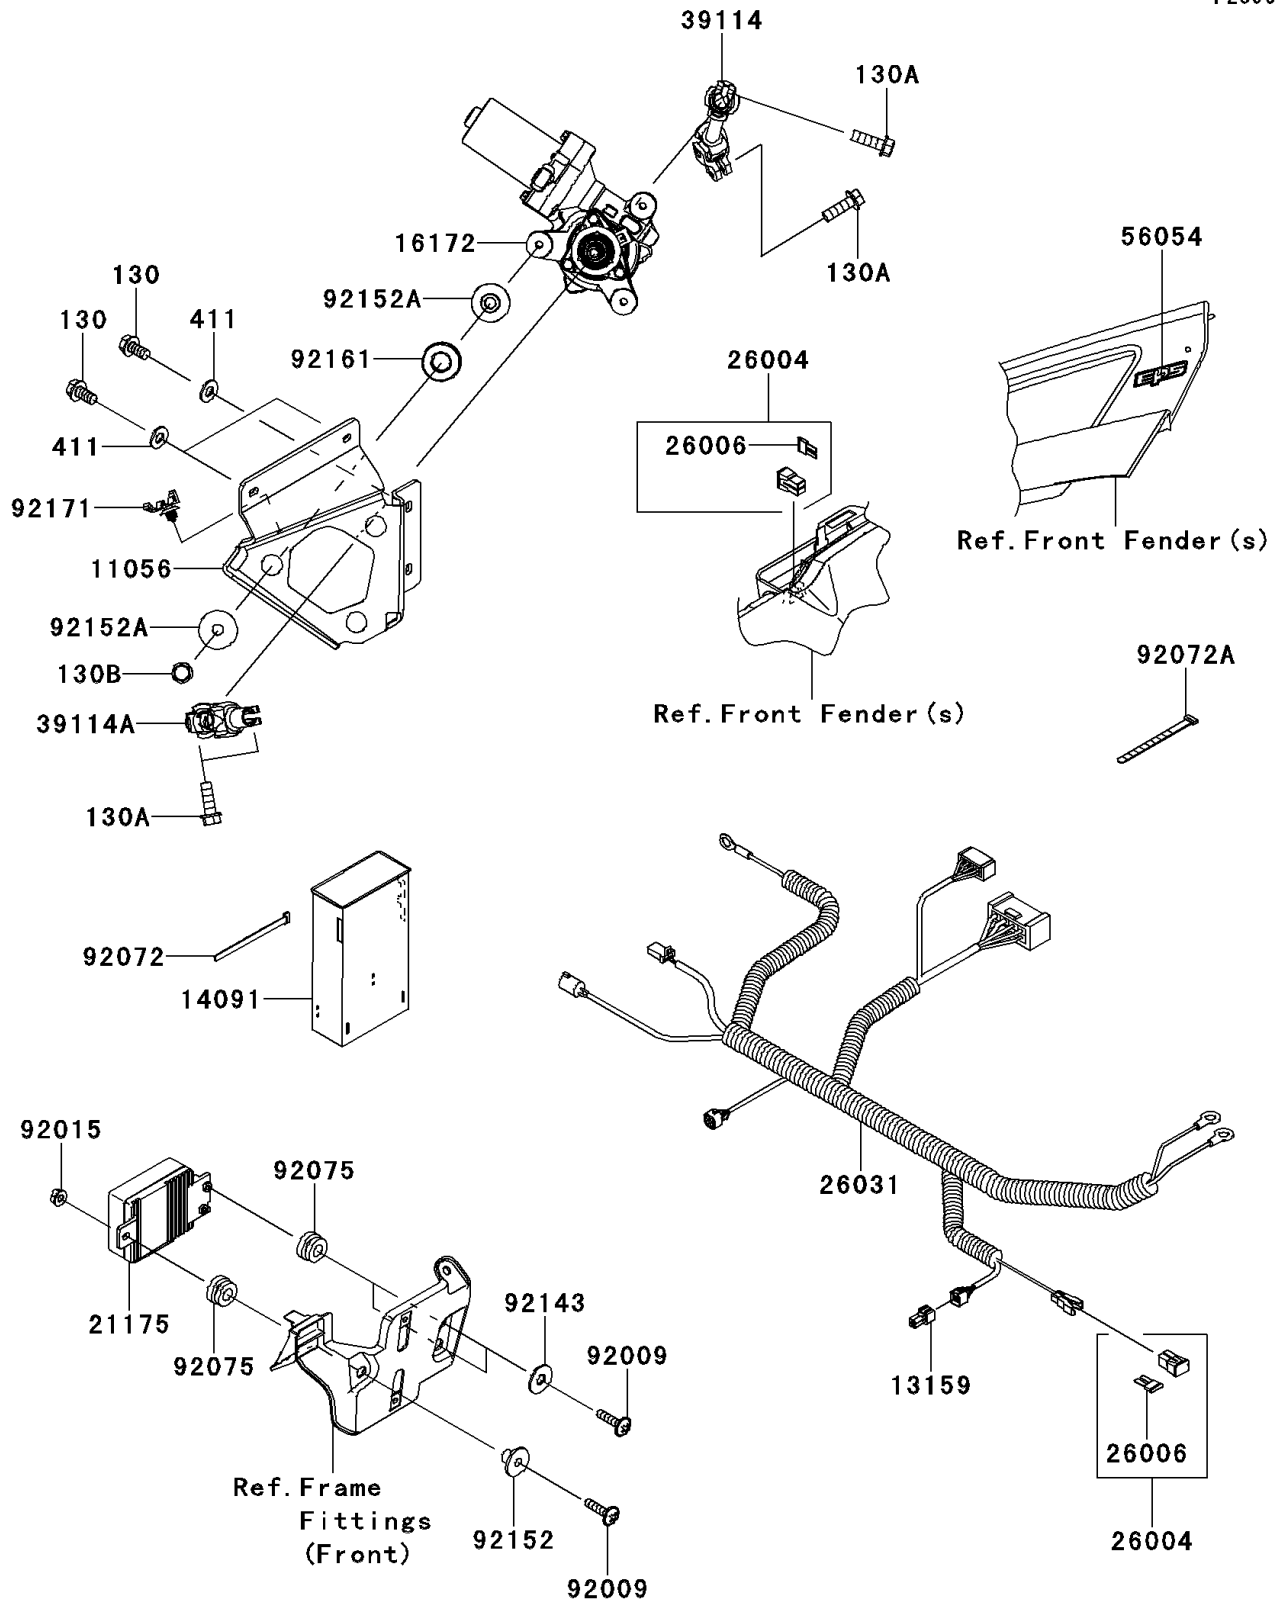

2013 TERYX4™ 750 4x4 (Canadian)

PARTS DIAGRAM

Optional Parts(EPS)

F2890

2013 TERYX4™ 750 4x4 (Canadian)

PARTS LIST

Optional Parts(EPS)

ITEM NAME

PART NUMBER

QUANTITY
