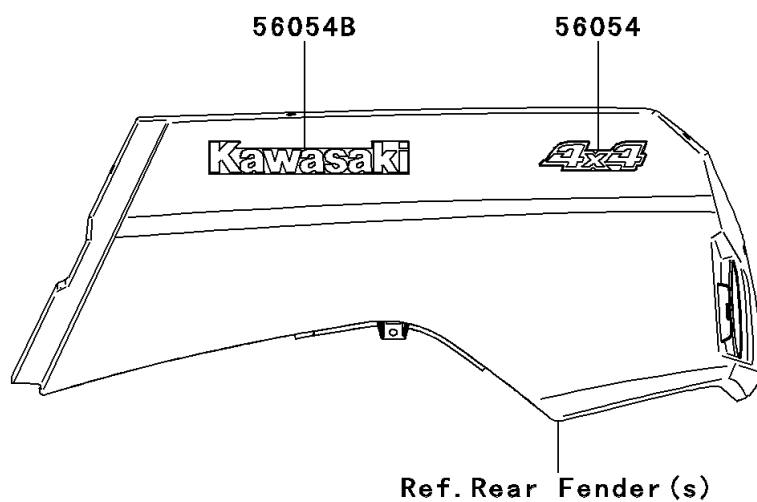

2013 TERYX4™ 750 4x4 (Canadian)

PARTS DIAGRAM

Decals(Black)(ADF)

F2861A

2013 TERYX4™ 750 4x4 (Canadian)

PARTS LIST

Decals(Black)(ADF)

ITEM NAME

PART NUMBER

QUANTITY
