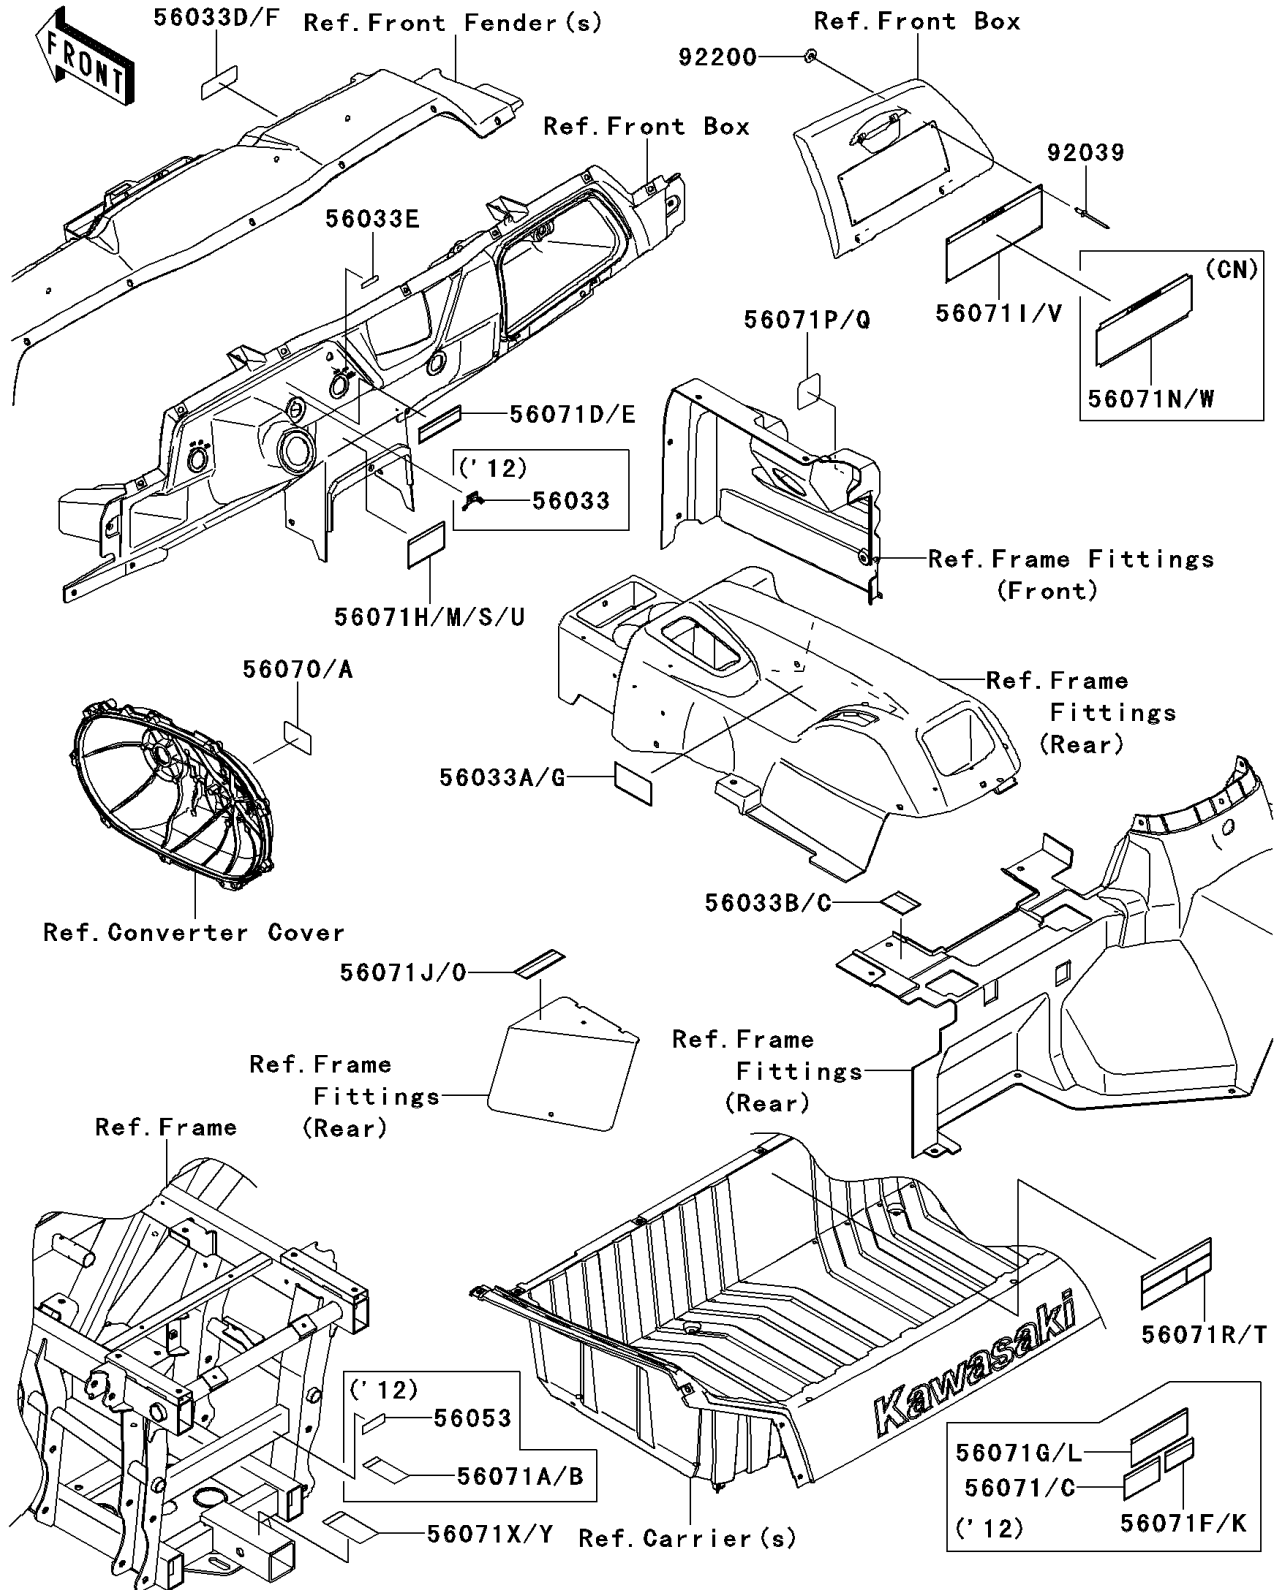

2013 TERYX4™ 750 4x4 (Canadian)

PARTS DIAGRAM

Labels

F2860

2013 TERYX4™ 750 4x4 (Canadian)

PARTS LIST

Labels

ITEM NAME	PART NUMBER	QUANTITY
-----------	-------------	----------
