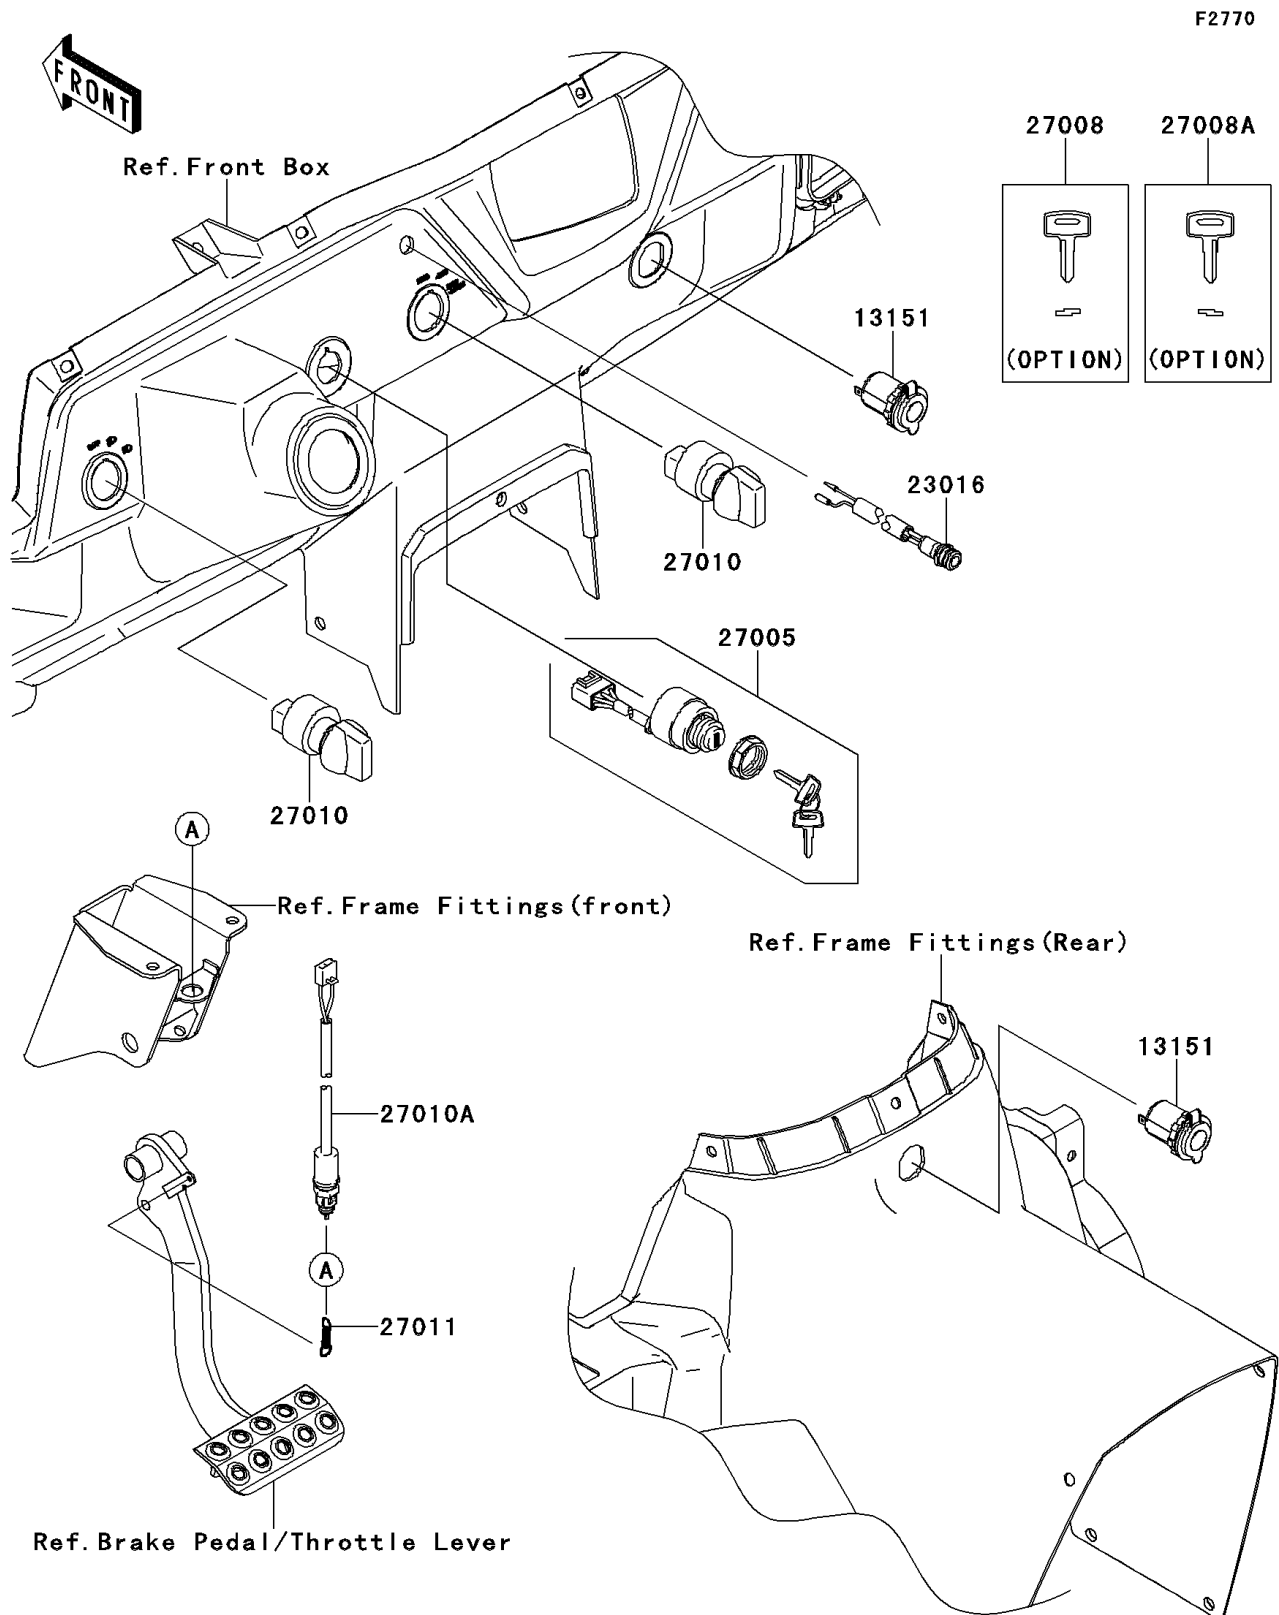

2013 TERYX4™ 750 4x4 (Canadian)

PARTS DIAGRAM

Ignition Switch

2013 TERYX4™ 750 4x4 (Canadian)

PARTS LIST

Ignition Switch

ITEM NAME	PART NUMBER	QUANTITY
-----------	-------------	----------
