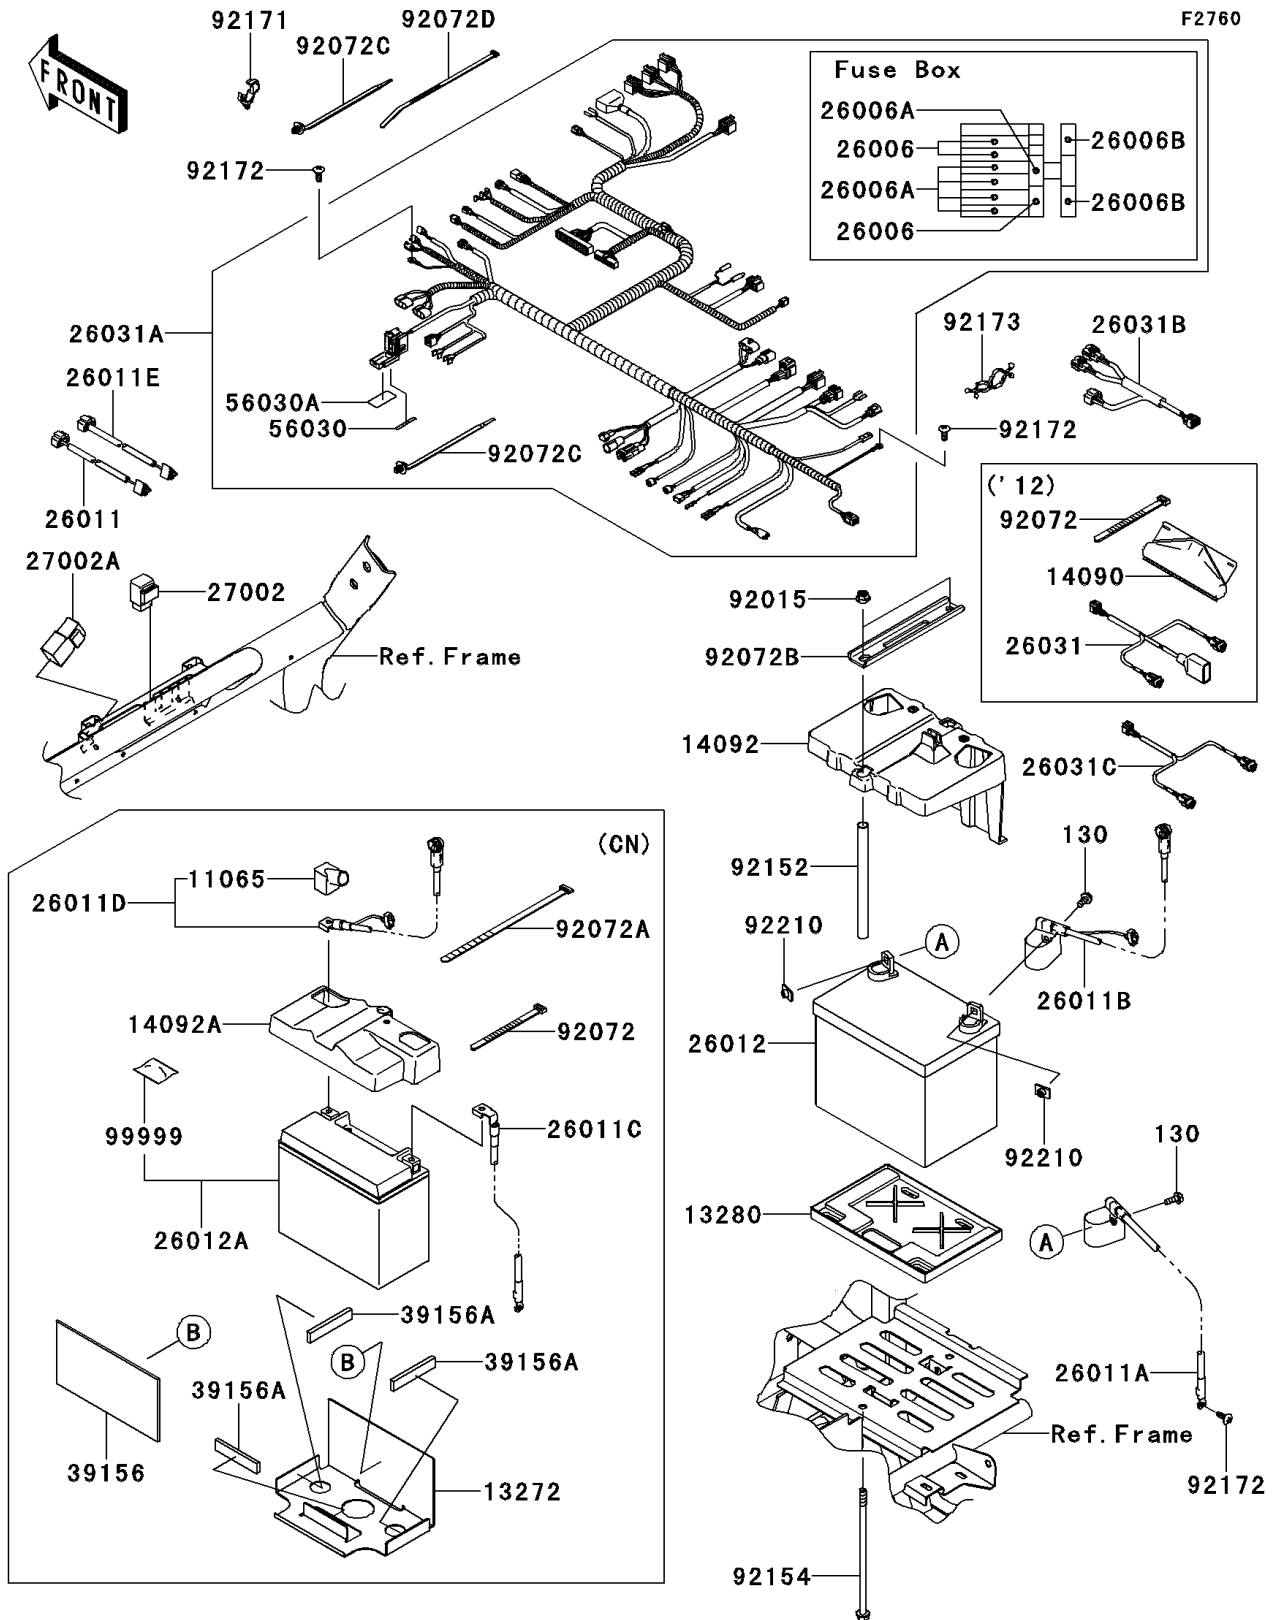

2013 TERYX4™ 750 4x4 (Canadian)

PARTS DIAGRAM

Chassis Electrical Equipment

2013 TERYX4™ 750 4x4 (Canadian)

PARTS LIST

Chassis Electrical Equipment

ITEM NAME	PART NUMBER	QUANTITY
-----------	-------------	----------
