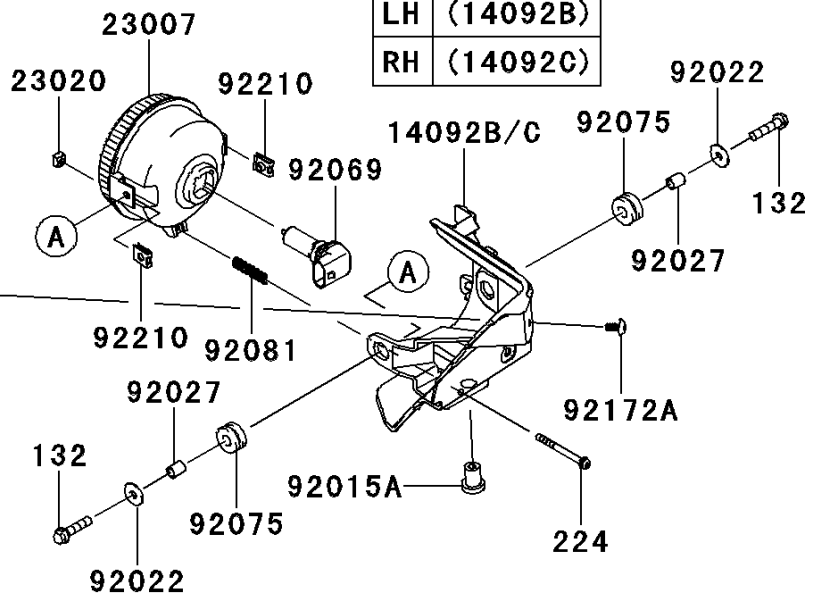

2012 TERYX4™ 750 4x4

PARTS DIAGRAM

Headlight(s)

F2710

LH	(14092)
RH	(14092A)

LH	(14092B)
RH	(14092C)

2012 TERYX4™ 750 4x4

PARTS LIST

Headlight(s)

ITEM NAME	PART NUMBER	QUANTITY
BOLT-FLANGED-SMALL,6X25 (Ref # 132)	132BA0625	4
COVER,HEAD LAMP,FR,LH (Ref # 14092)	14092-0054	1
COVER,HEAD LAMP,FR,RH (Ref # 14092A)	14092-0055	1
COVER,HEAD LAMP,RR,LH (Ref # 14092B)	14092-0056	1
COVER,HEAD LAMP,RR,RH (Ref # 14092C)	14092-0057	1
SCREW-PAN-WP-CROS,4X45 (Ref # 224)	224AA0445	2
LENS-COMP,HEAD LAMP (Ref # 23007)	23007-0096	2
NUT,4MM,FOCUS ADJUST (Ref # 23020)	23020-018	2
NUT,5MM (Ref # 92015)	92015-1627	6
NUT,RUBBER,6MM (Ref # 92015A)	92015-1692	2
WASHER,6.5X20X1.6 (Ref # 92022)	92022-125	4
COLLAR,6.8X10X12 (Ref # 92027)	92027-162	4
BULB,12V 35/35W (Ref # 92069)	92069-0019	2
DAMPER (Ref # 92075)	92075-1690	4
SPRING,FOCUS ADJUST (Ref # 92081)	92081-1896	2
COLLAR (Ref # 92143)	92143-1087	6
SCREW,5X16 (Ref # 92172)	92172-0322	6
SCREW,TAPPING,5X10 (Ref # 92172A)	92172-1061	2
CLAMP (Ref # 92173)	92173-0104	6
NUT (Ref # 92210)	92210-1125	4