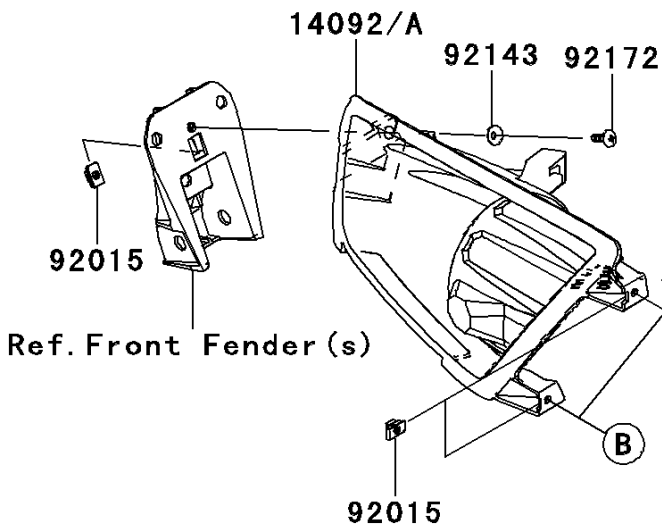

2012 TERYX4™ 750 4x4

PARTS DIAGRAM

Headlight(s)

F2710

LH	(14092)
RH	(14092A)

LH	(14092B)
RH	(14092C)

2012 TERYX4™ 750 4x4

PARTS LIST

Headlight(s)

ITEM NAME	PART NUMBER	QUANTITY
BOLT-FLANGED-SMALL,6X25 (Ref # 132)	132BA0625	4
COVER,HEAD LAMP,FR,LH (Ref # 14092)	14092-0054	1
COVER,HEAD LAMP,FR,RH (Ref # 14092A)	14092-0055	1
COVER,HEAD LAMP,RR,LH (Ref # 14092B)	14092-0056	1
COVER,HEAD LAMP,RR,RH (Ref # 14092C)	14092-0057	1
SCREW-PAN-WP-CROS,4X45 (Ref # 224)	224AA0445	2
LENS-COMP,HEAD LAMP (Ref # 23007)	23007-0096	2
NUT,4MM,FOCUS ADJUST (Ref # 23020)	23020-018	2
NUT,5MM (Ref # 92015)	92015-1627	6
NUT,RUBBER,6MM (Ref # 92015A)	92015-1692	2
WASHER,6.5X20X1.6 (Ref # 92022)	92022-125	4
COLLAR,6.8X10X12 (Ref # 92027)	92027-162	4
BULB,12V 35/35W (Ref # 92069)	92069-0019	2
DAMPER (Ref # 92075)	92075-1690	4
SPRING,FOCUS ADJUST (Ref # 92081)	92081-1896	2
COLLAR (Ref # 92143)	92143-1087	6
SCREW,5X16 (Ref # 92172)	92172-0322	6
SCREW,TAPPING,5X10 (Ref # 92172A)	92172-1061	2
CLAMP (Ref # 92173)	92173-0104	6
NUT (Ref # 92210)	92210-1125	4