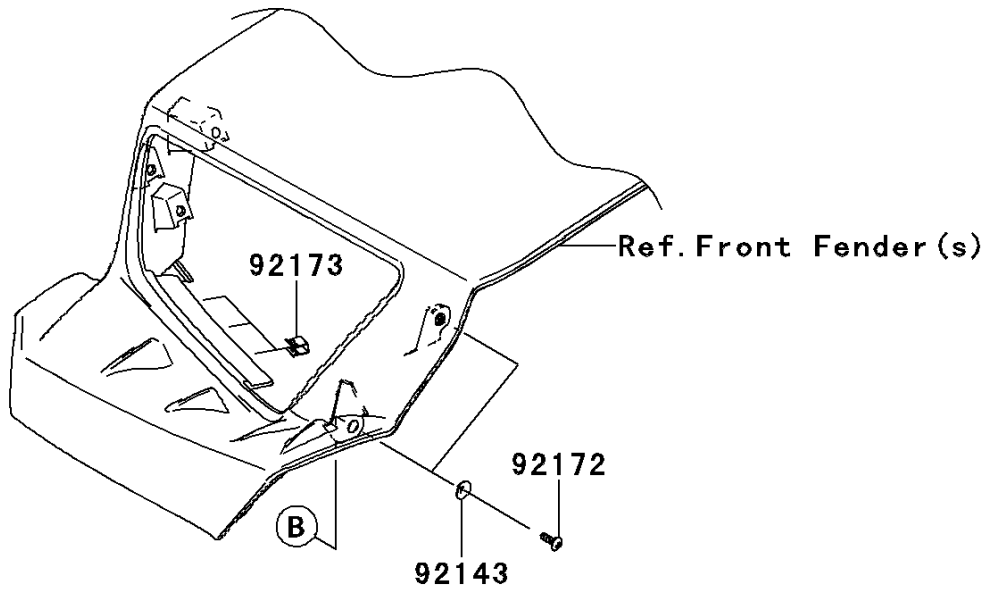

2012 TERYX4™ 750 4x4

PARTS DIAGRAM

Headlight(s)

F2710