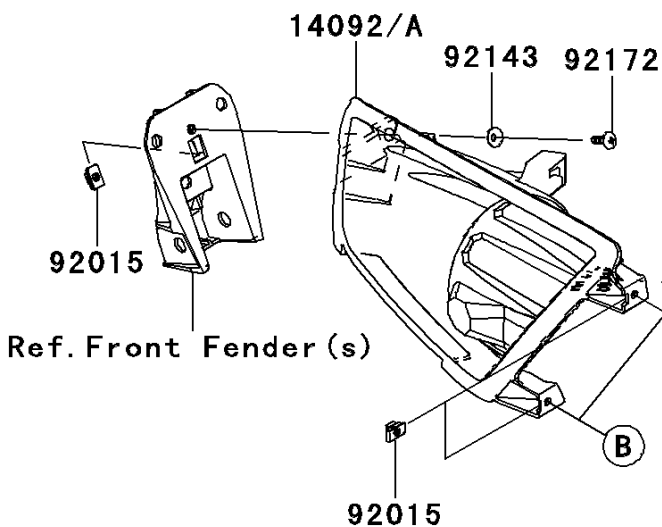

2013 TERYX4™ 750 4x4 (Canadian)

PARTS DIAGRAM

Headlight(s)

F2710

LH	(14092)
RH	(14092A)

LH	(14092B)
RH	(14092C)

2013 TERYX4™ 750 4x4 (Canadian)

PARTS LIST

Headlight(s)

ITEM NAME

PART NUMBER

QUANTITY
