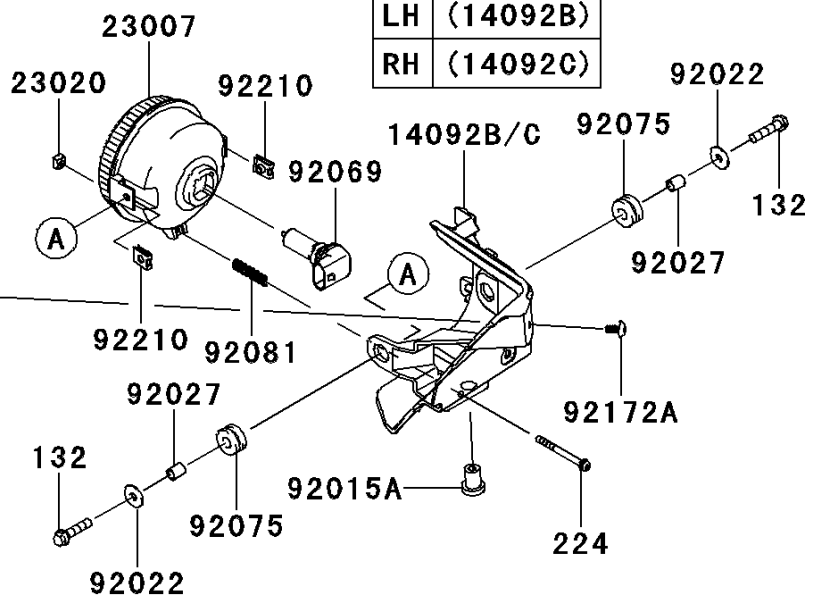

2013 TERYX4™ 750 4x4 (Canadian)

PARTS DIAGRAM

Headlight(s)

F2710

LH	(14092)
RH	(14092A)

LH	(14092B)
RH	(14092C)

2013 TERYX4™ 750 4x4 (Canadian)

PARTS LIST

Headlight(s)

ITEM NAME

PART NUMBER

QUANTITY
