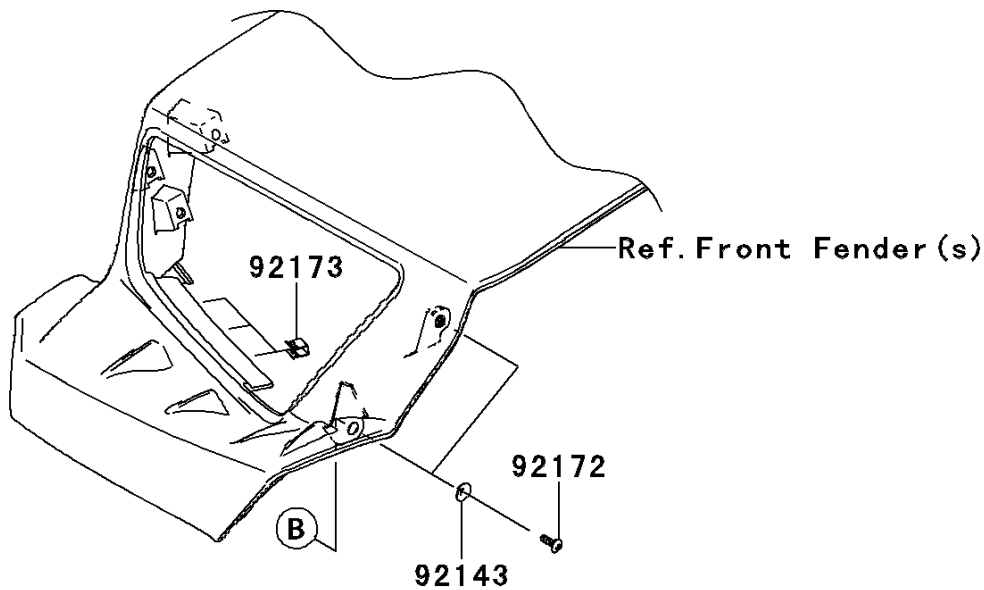

2013 TERYX4™ 750 4x4 (Canadian)

PARTS DIAGRAM

Headlight(s)

F2710

LH	(14092)
RH	(14092A)

LH	(14092B)
RH	(14092C)

2013 TERYX4™ 750 4x4 (Canadian)

PARTS LIST

Headlight(s)

ITEM NAME

PART NUMBER

QUANTITY
