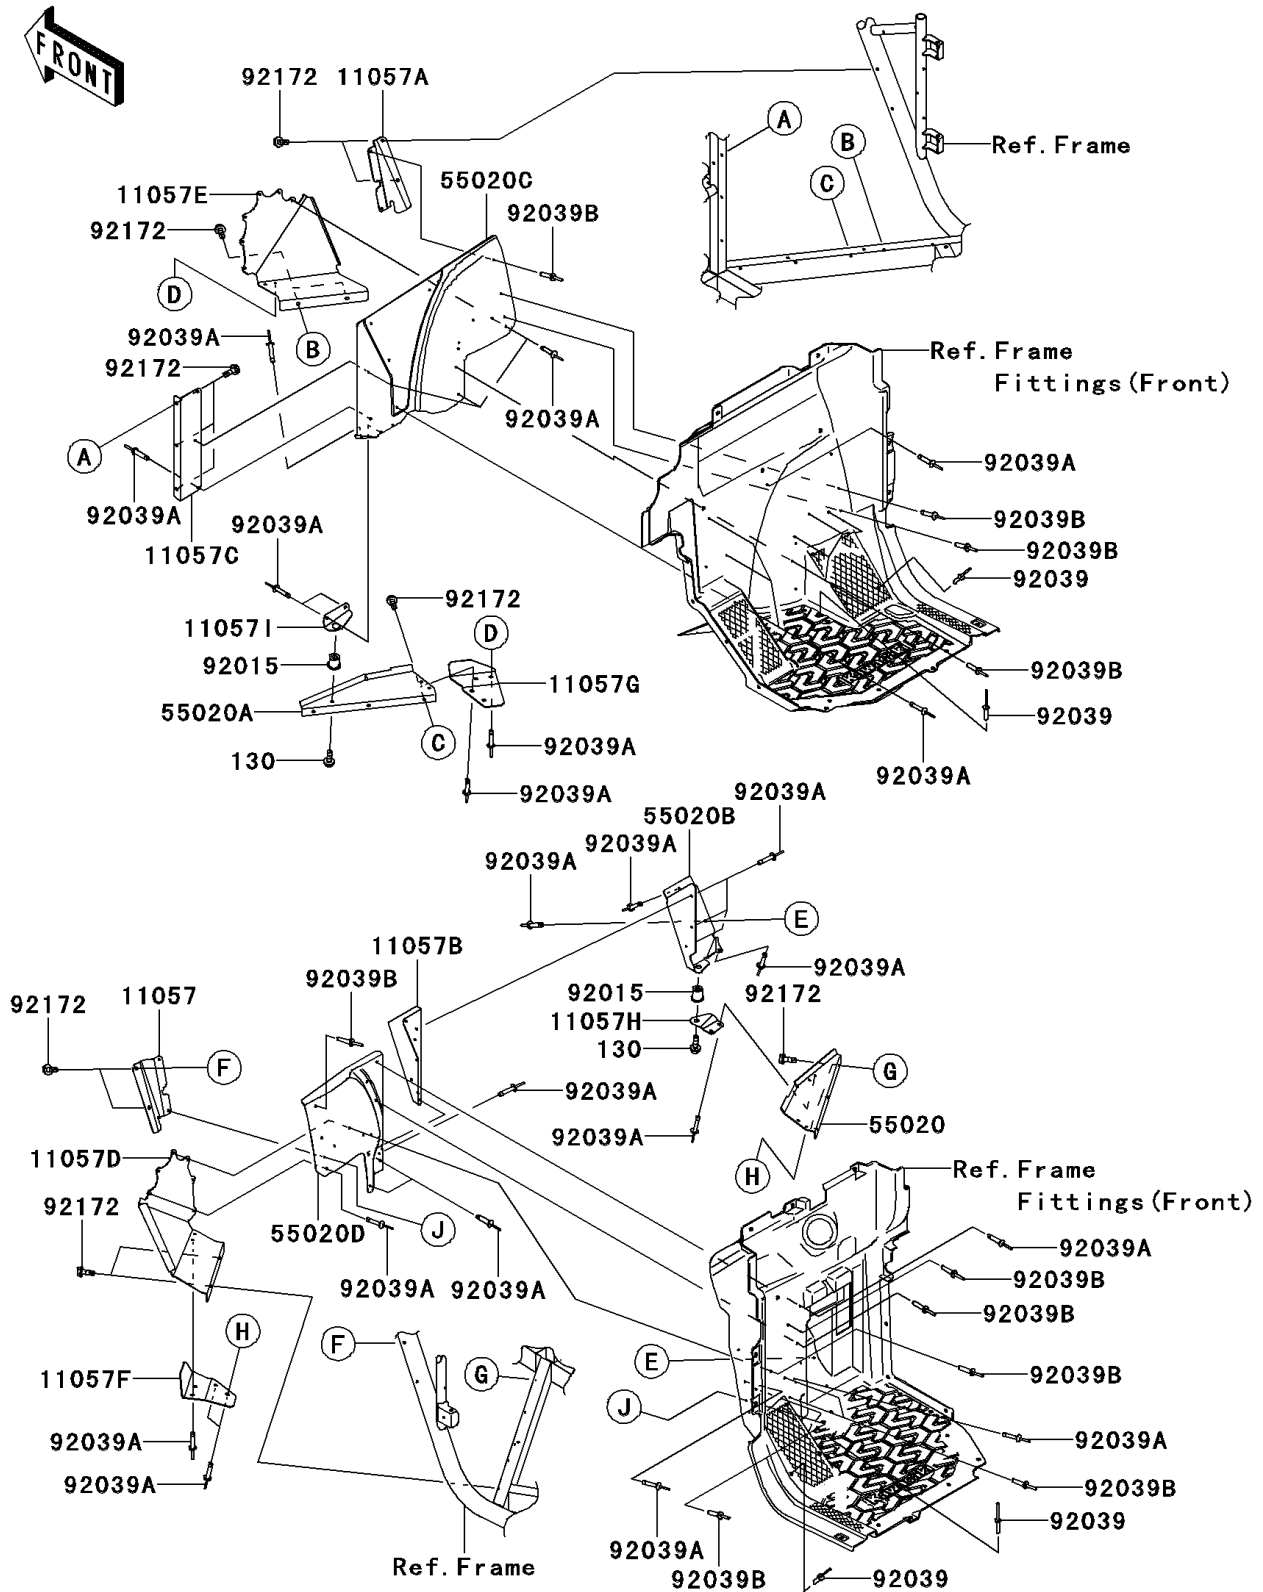

2013 TERYX4™ 750 4x4 (Canadian)

PARTS DIAGRAM

Guard(s)

F2680

2013 TERYX4™ 750 4x4 (Canadian)

PARTS LIST

Guard(s)

| ITEM NAME | PART NUMBER | QUANTITY |
|-----------|-------------|----------|
|-----------|-------------|----------|
