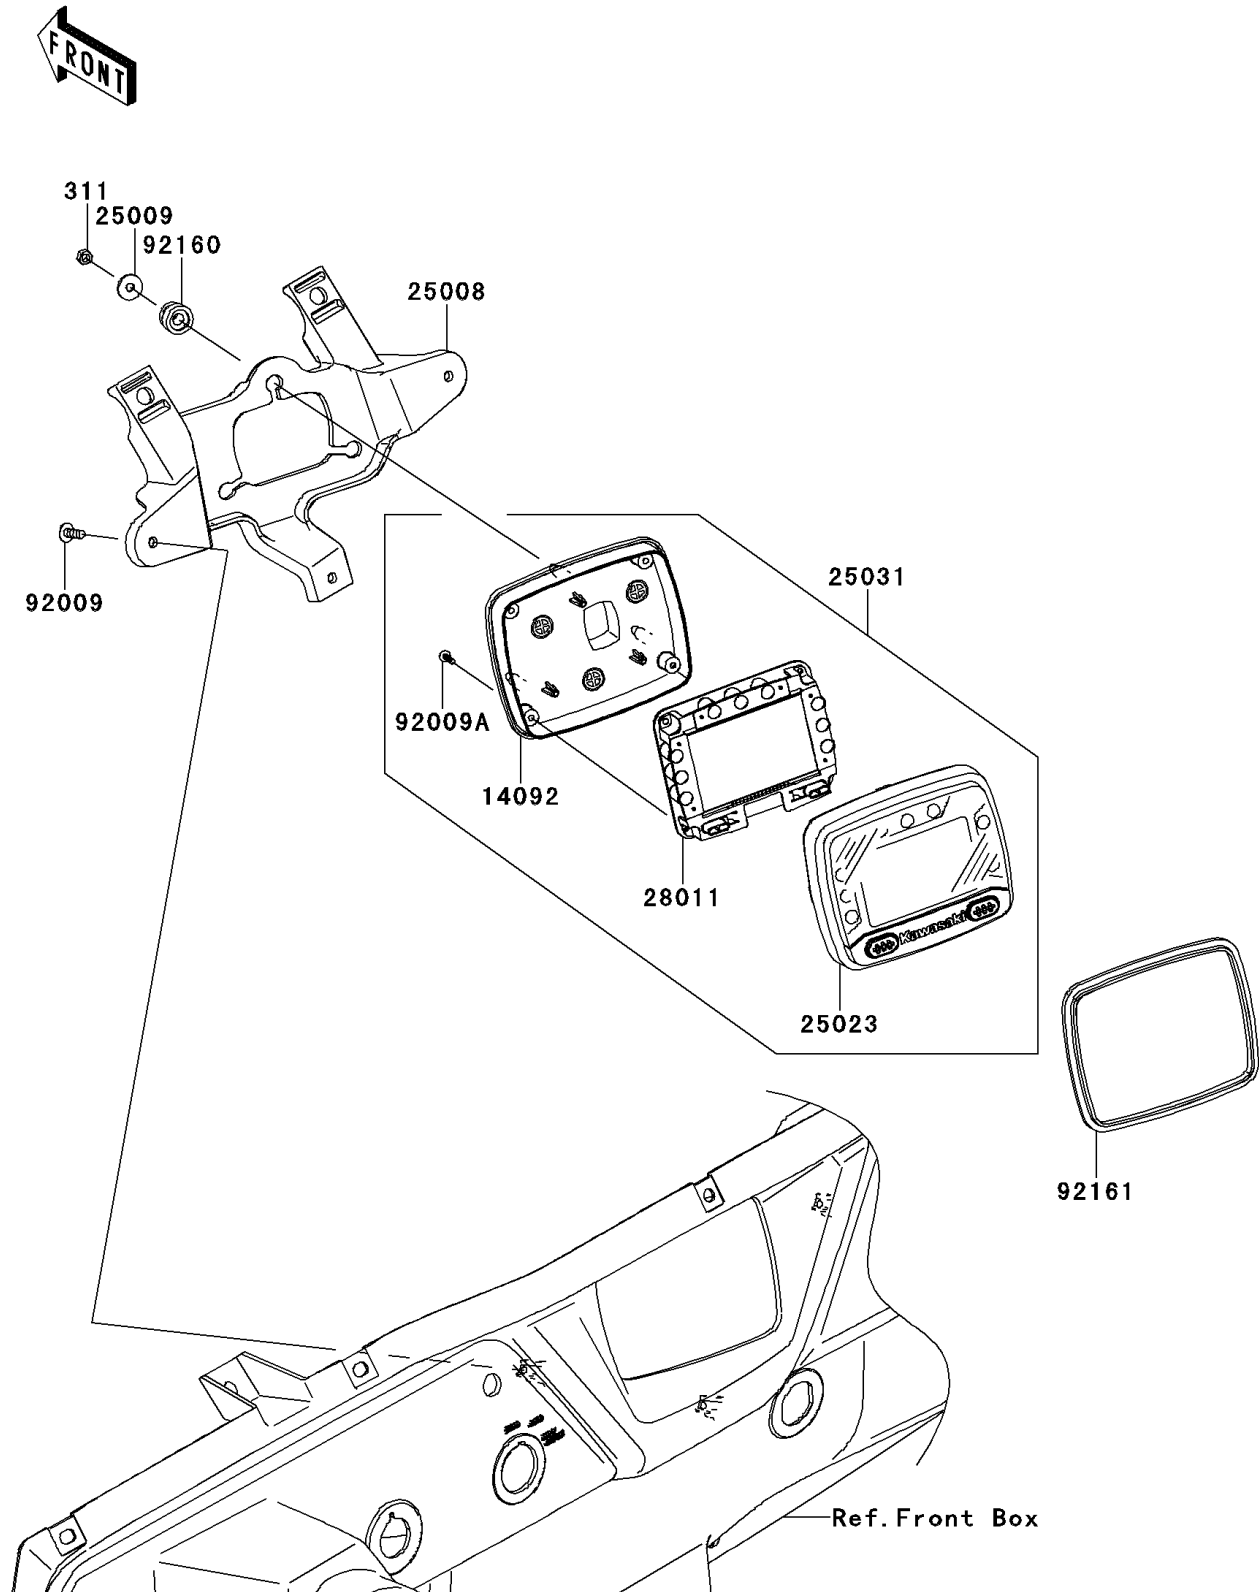

2012 TERYX4™ 750 4x4

PARTS DIAGRAM

Meter(s)

F2530

2012 TERYX4™ 750 4x4

PARTS LIST

Meter(s)

ITEM NAME	PART NUMBER	QUANTITY
COVER,METER,LWR (Ref # 14092)	14092-0834	1
BRACKET-METER (Ref # 25008)	25008-0305	1
WASHER,5.2X16X1.2 (Ref # 25009)	25009-004	3
COVER-METER CASE,UPP (Ref # 25023)	25023-0075	1
METER-ASSY,LCD (Ref # 25031)	25031-0392	1
METER,LCD (Ref # 28011)	28011-0559	1
NUT-HEX (Ref # 311)	311AB0500	3
SCREW,TAPPING,5X14 (Ref # 92009)	92009-1197	3
SCREW,TAPPING,3X12 (Ref # 92009A)	92009-1255	4
DAMPER (Ref # 92160)	92160-1460	3
DAMPER,METER (Ref # 92161)	92161-0906	1