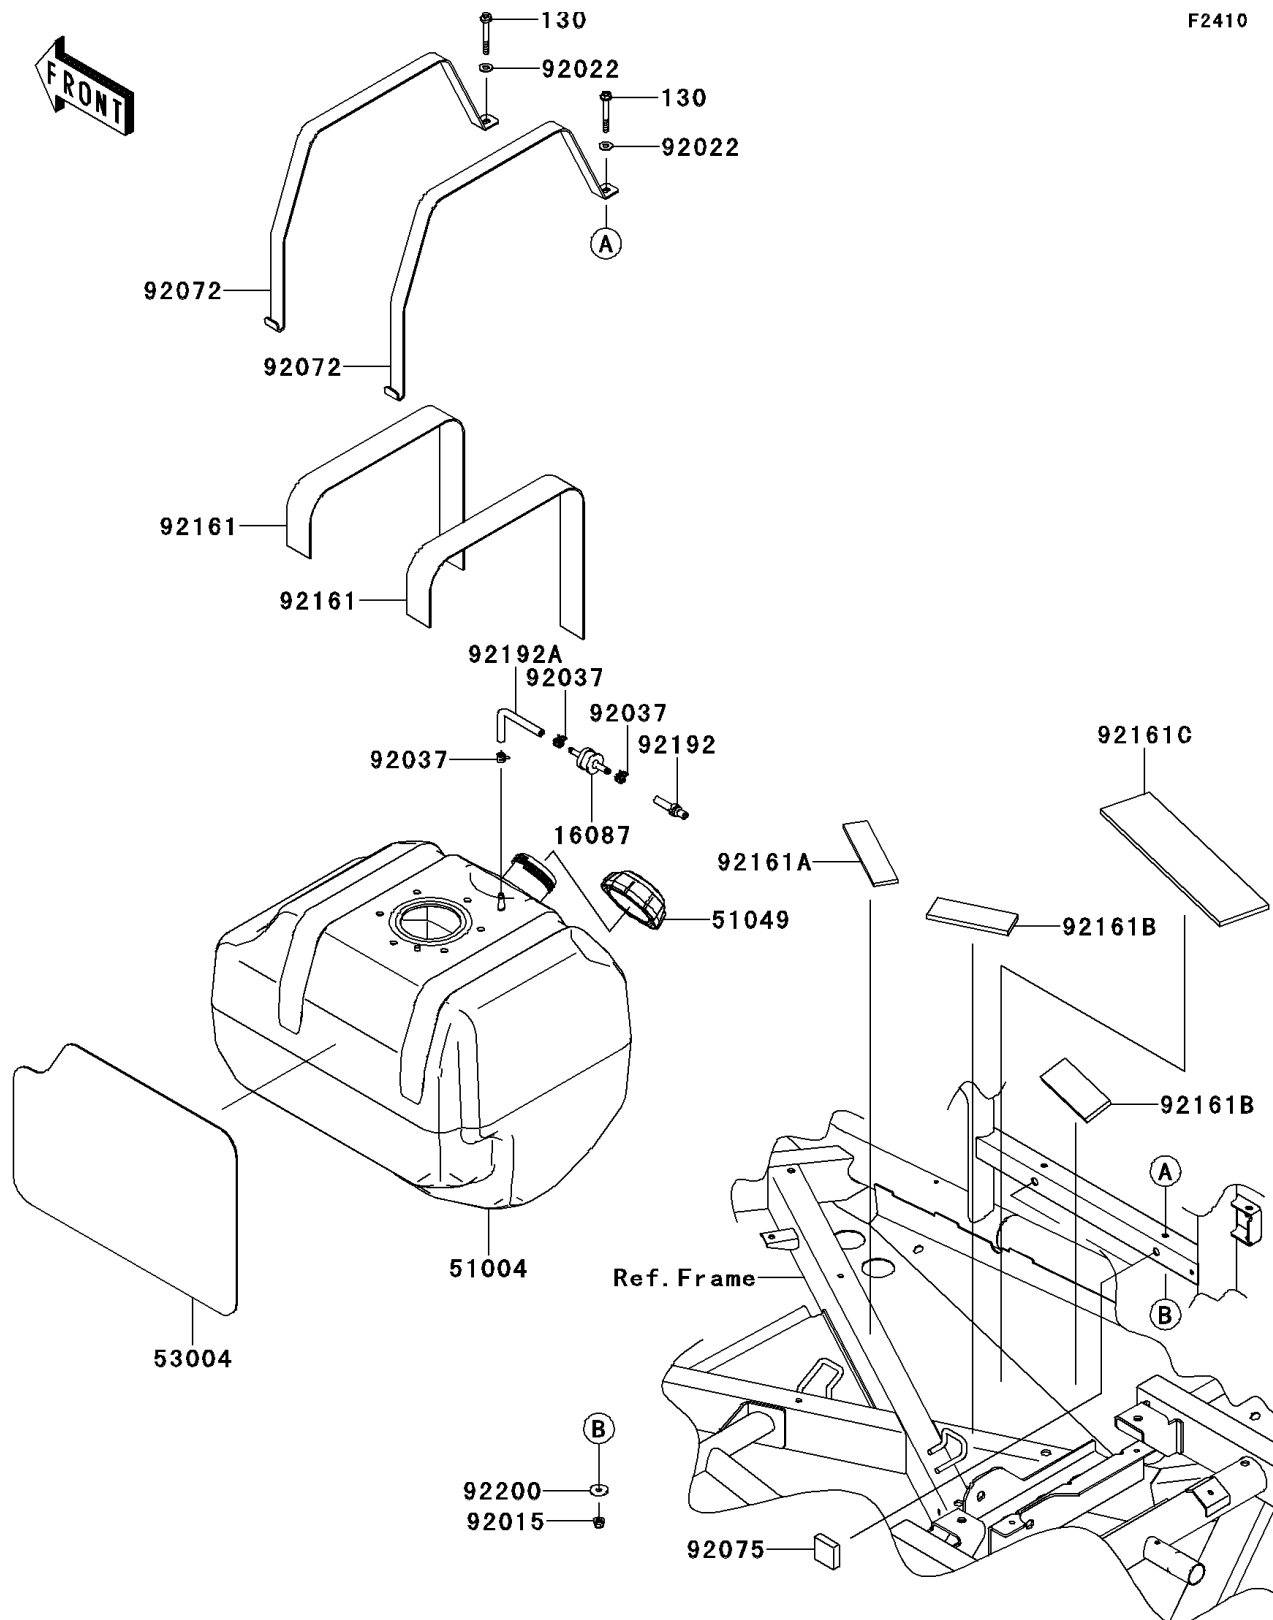

2012 TERYX4™ 750 4x4

PARTS DIAGRAM

Fuel Tank

2012 TERYX4™ 750 4x4

PARTS LIST

Fuel Tank

ITEM NAME	PART NUMBER	QUANTITY
BOLT-FLANGED,6X50 (Ref # 130)	130BA0650	2
VALVE-CHECK (Ref # 16087)	16087-0703	1
TANK-FUEL (Ref # 51004)	51004-0706	1
CAP-TANK,FUEL (Ref # 51049)	51049-1128	1
MAT (Ref # 53004)	53004-0554	1
NUT,LOCK,FLANGED,6MM (Ref # 92015)	92015-1339	2
WASHER,7X16X1.2 (Ref # 92022)	92022-1344	2
CLAMP,TUBE (Ref # 92037)	92037-1461	3
BAND,FUEL TANK (Ref # 92072)	92072-0704	2
DAMPER (Ref # 92075)	92075-1882	2
DAMPER,FUEL TANK (Ref # 92161)	92161-0794	2
DAMPER,31.1X130X5 (Ref # 92161A)	92161-0936	1
DAMPER,38X105X7 (Ref # 92161B)	92161-0948	2
DAMPER,70X280X7 (Ref # 92161C)	92161-1452	1
TUBE,FRAME PIPE-CHECK VALVE (Ref # 92192)	92192-0068	1
TUBE,VENT (Ref # 92192A)	92192-0949	1
WASHER,6.5X22X1.6 (Ref # 92200)	92200-1087	2