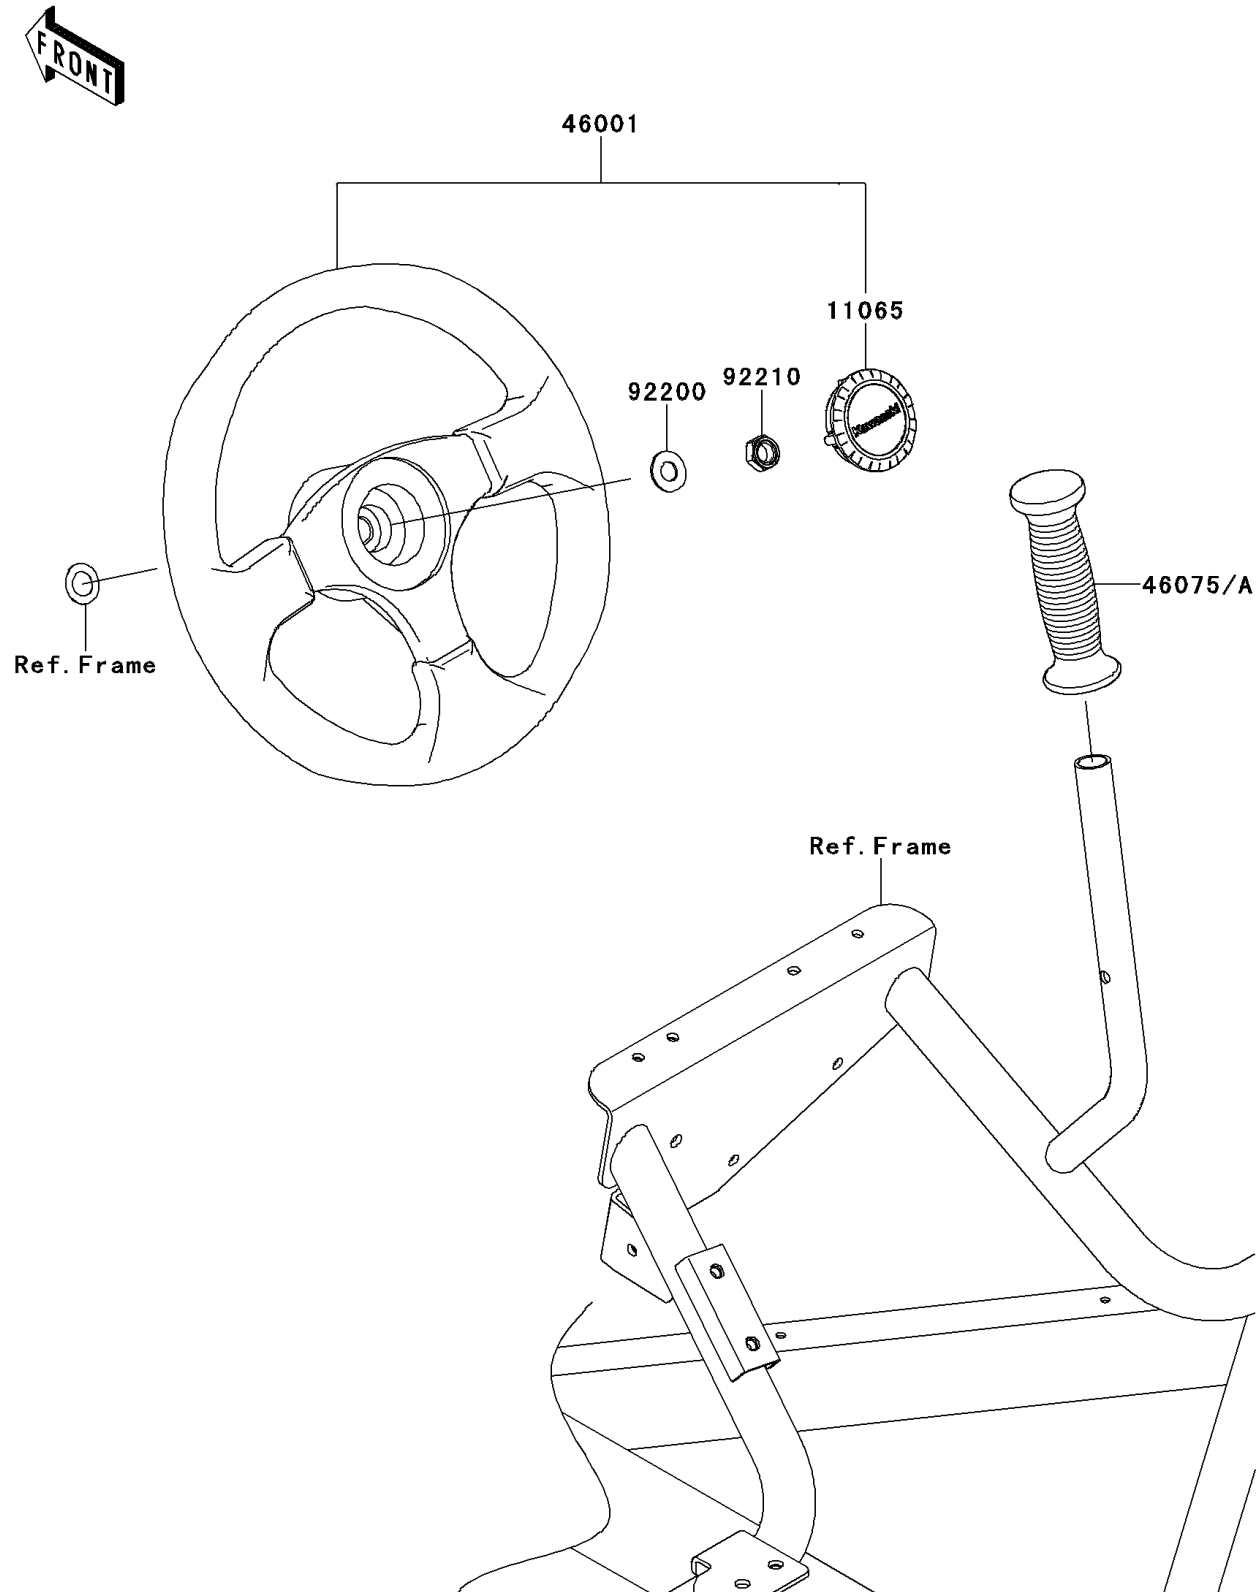

2012 TERYX4™ 750 4x4

PARTS DIAGRAM

Steering Wheel

F2311

2012 TERYX4™ 750 4x4

PARTS LIST

Steering Wheel

ITEM NAME	PART NUMBER	QUANTITY
CAP,HANDLE (Ref # 11065)	11065-0171	1
HANDLE-ASSY (Ref # 46001)	46001-0001	1
GRIP (Ref # 46075)	46075-0570	1
WASHER,12.1X25X1.6 (Ref # 92200)	92200-0455	1
NUT,LOCK,12MM (Ref # 92210)	92210-1249	1