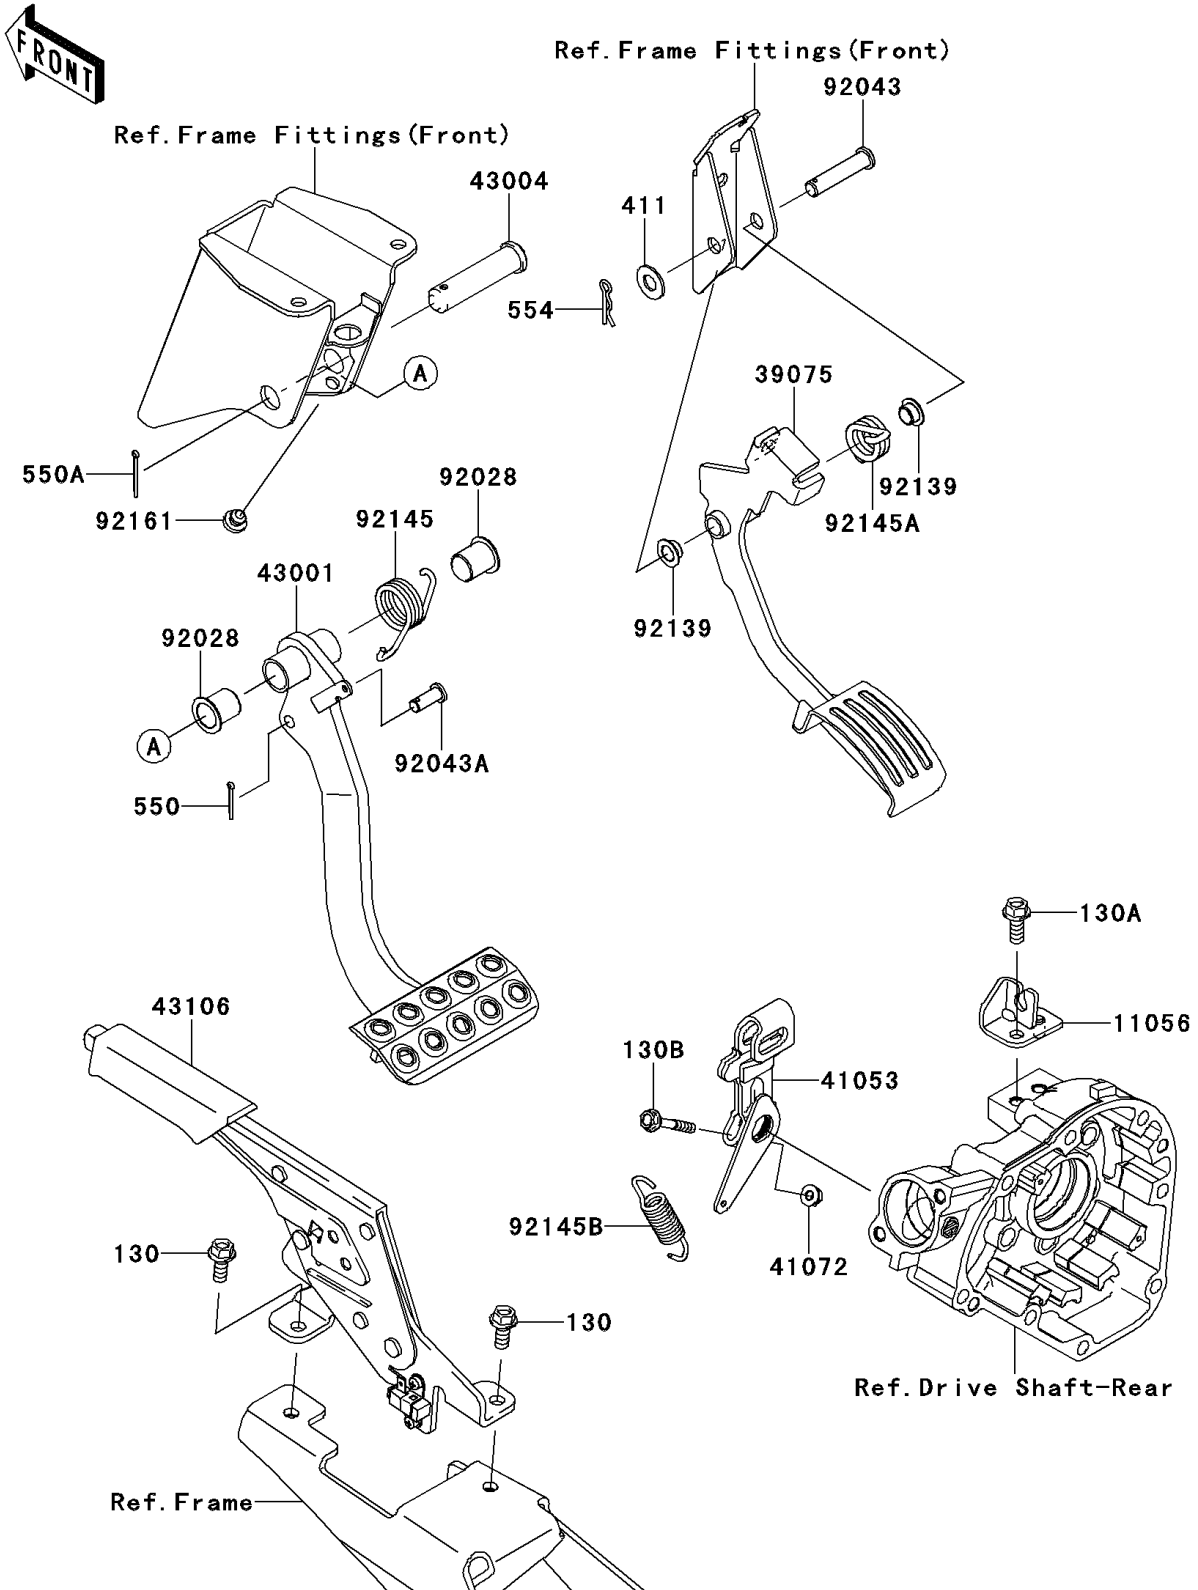

2012 TERYX4™ 750 4x4

PARTS DIAGRAM

Brake Pedal/Throttle Lever

F2260

2012 TERYX4™ 750 4x4

PARTS LIST

Brake Pedal/Throttle Lever

ITEM NAME	PART NUMBER	QUANTITY
BRACKET,BRAKE CABLE (Ref # 11056)	11056-1749	1
BOLT-FLANGED,8X18 (Ref # 130)	130BA0818	2
BOLT-FLANGED,8X20 (Ref # 130A)	130BA0820	1
BOLT-FLANGED,6X40 (Ref # 130B)	130CA0640	1
LEVER-THROTTLE (Ref # 39075)	39075-0703	1
LEVER-BRAKE CAM (Ref # 41053)	41053-0060	1
NUT,6MM (Ref # 41072)	41072-007	1
WASHER-PLAIN,10MM (Ref # 411)	411AA1000	1
LEVER-BRAKE,PEDAL (Ref # 43001)	43001-0714	1
SHAFT-BRAKE (Ref # 43004)	43004-1128	1
LEVER-ASSY-PARKING BRAKE (Ref # 43106)	43106-0002	1
PIN-COTTER,2.5X18 (Ref # 550)	550AA2518	1
PIN-COTTER,2.5X25 (Ref # 550A)	550AA2525	1
PIN-SNAP,10MM (Ref # 554)	554DA1000	1
BUSHING (Ref # 92028)	92028-1571	2
PIN,10X42.5 (Ref # 92043)	92043-0707	1
PIN (Ref # 92043A)	92043-1039	1
BUSHING (Ref # 92139)	92139-0230	2
SPRING,BRAKE PEDAL RETURN (Ref # 92145)	92145-0575	1
SPRING,THROTTLE (Ref # 92145A)	92145-0831	1
SPRING,BRAKE CAM LEVER (Ref # 92145B)	92145-0880	1
DAMPER (Ref # 92161)	92161-1084	1