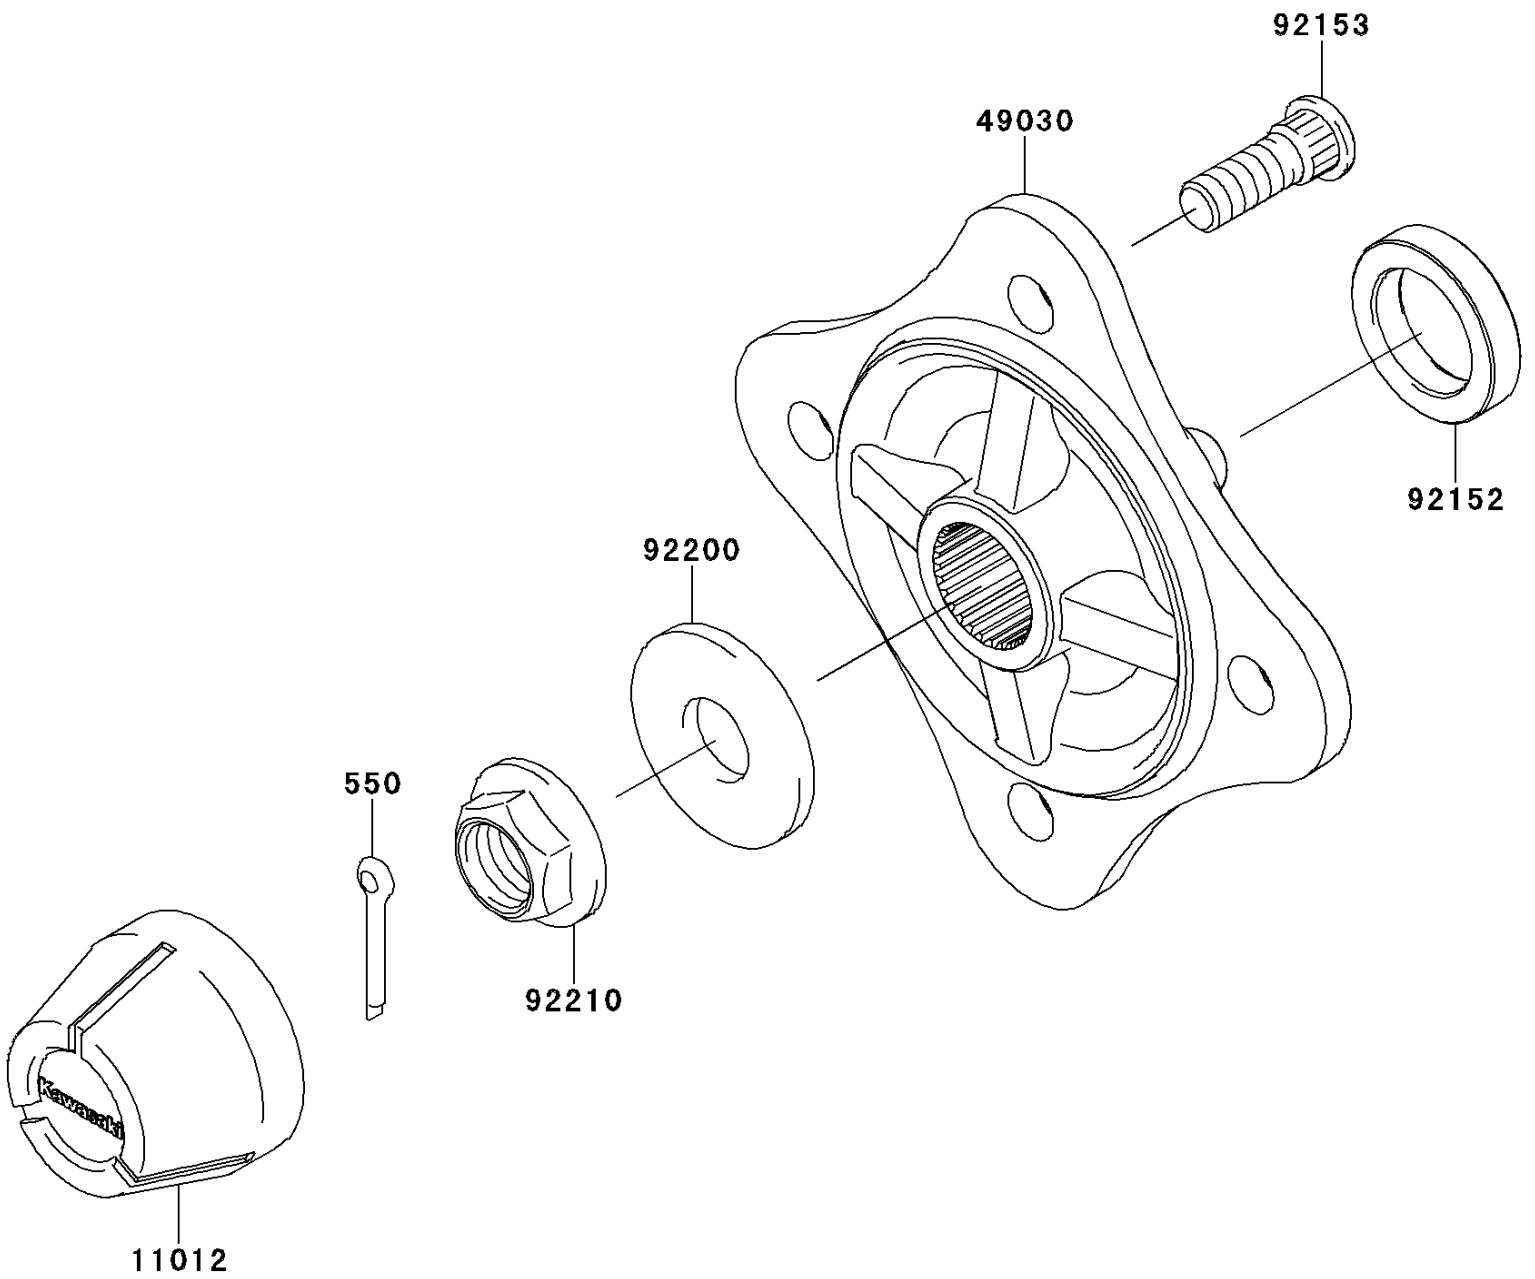

2013 TERYX4™ 750 4x4 (Canadian)

PARTS DIAGRAM

Rear Hubs/Brakes

F2240

2013 TERYX4™ 750 4x4 (Canadian)

PARTS LIST

Rear Hubs/Brakes

ITEM NAME	PART NUMBER	QUANTITY
-----------	-------------	----------
