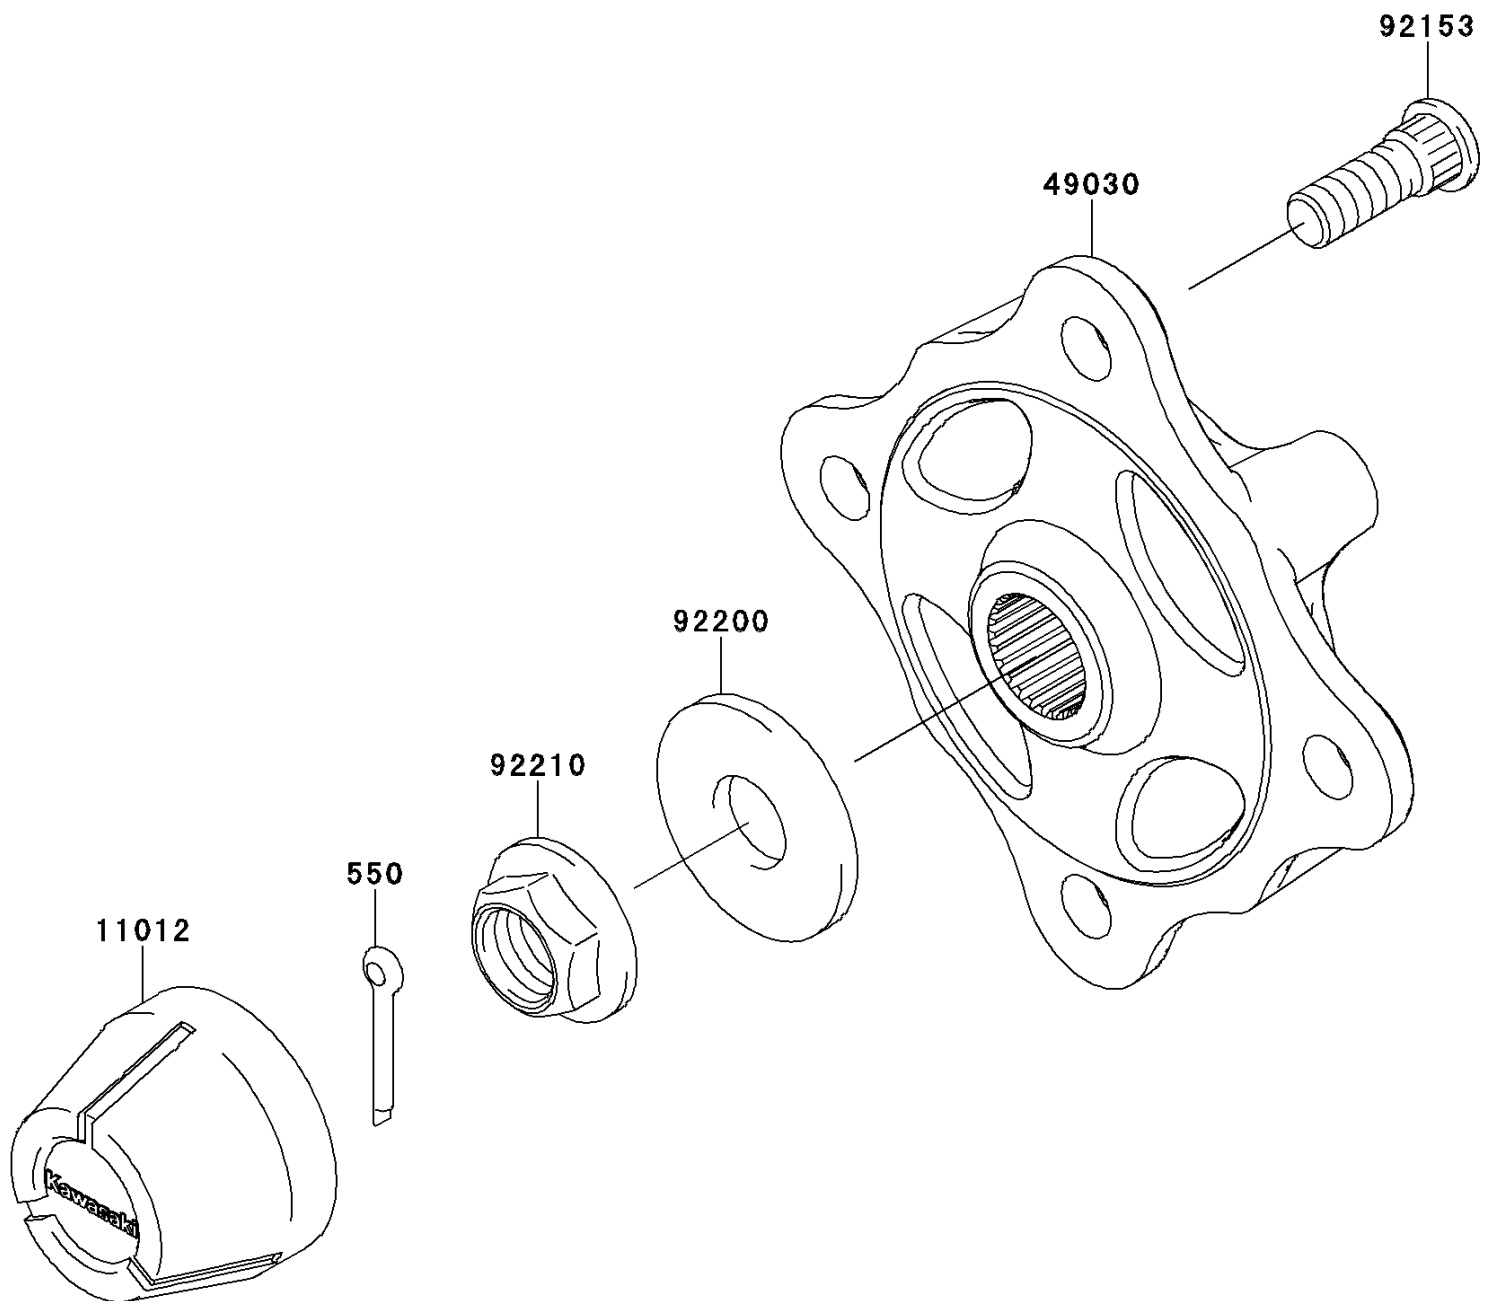

2013 TERYX4™ 750 4x4 (Canadian)

Kawasaki
Let the Good Times Roll®

PARTS DIAGRAM Front Hubs/Brakes

F2230

2013 TERYX4™ 750 4x4 (Canadian)

PARTS LIST

Front Hubs/Brakes

ITEM NAME	PART NUMBER	QUANTITY
-----------	-------------	----------
