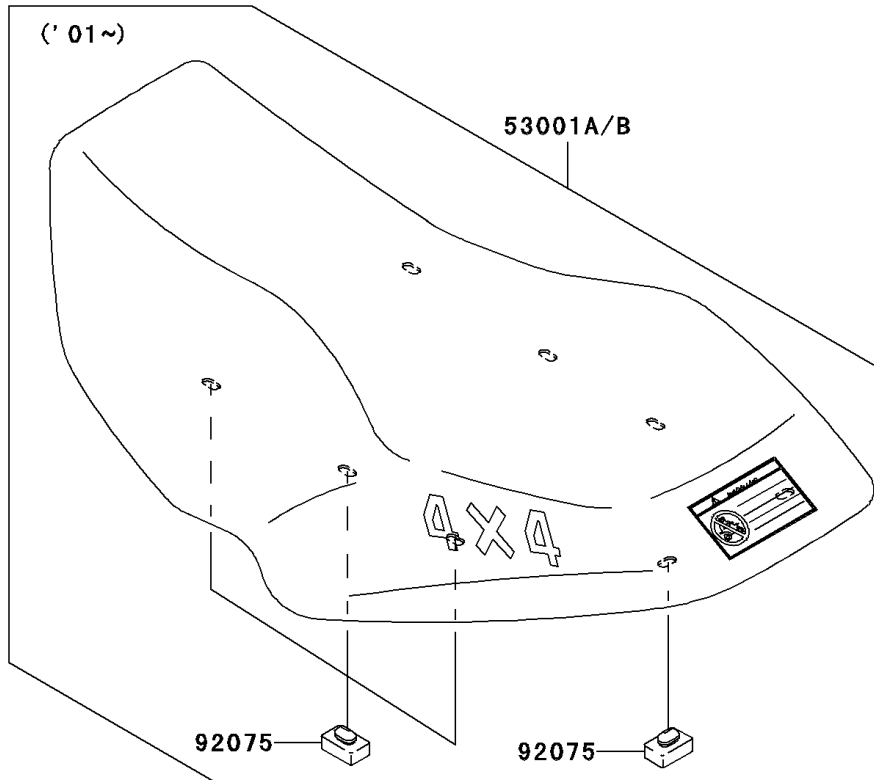

1999 Prairie 300 4X4

PARTS DIAGRAM

Seat

F2510

1999 Prairie 300 4X4

PARTS LIST

Seat

ITEM NAME

PART NUMBER

QUANTITY
