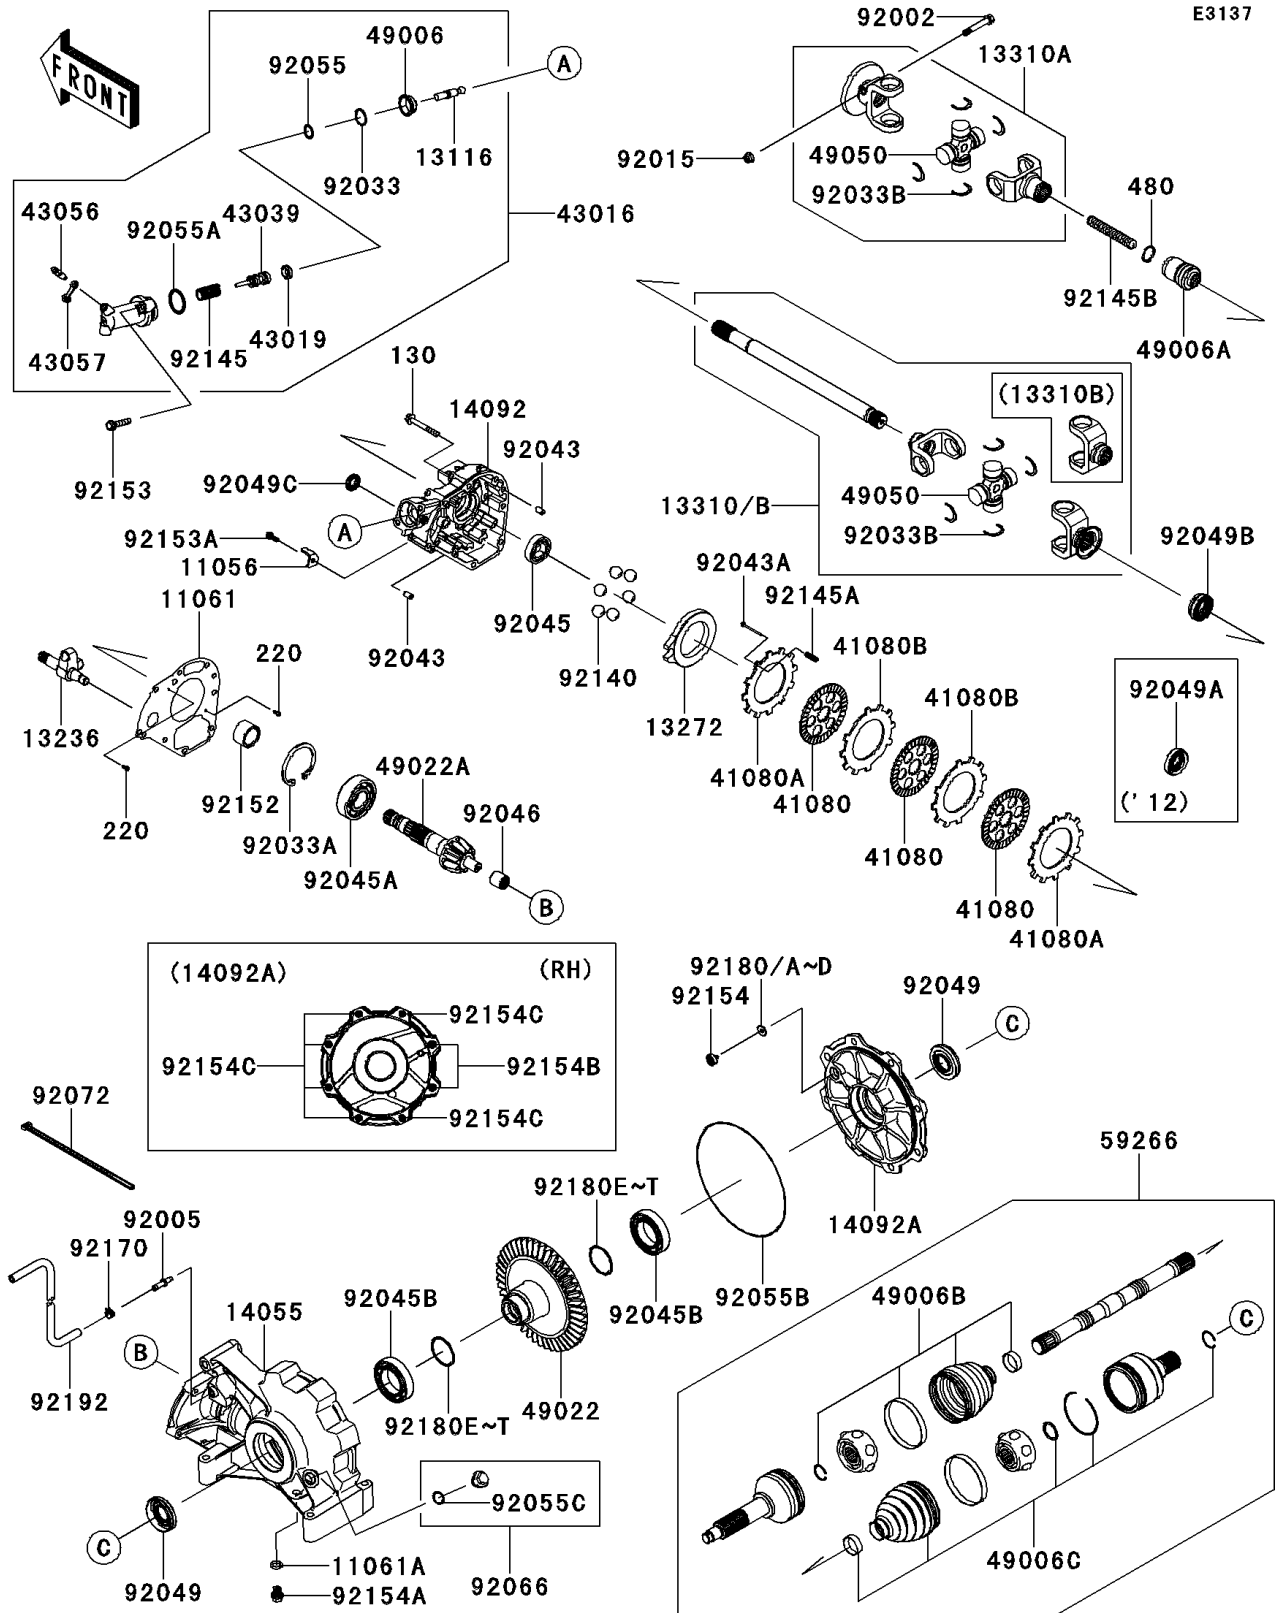

2013 TERYX4™ 750 4x4 (Canadian)

PARTS DIAGRAM

Drive Shaft-Rear

2013 TERYX4™ 750 4x4 (Canadian)

PARTS LIST

Drive Shaft-Rear

ITEM NAME	PART NUMBER	QUANTITY
-----------	-------------	----------
