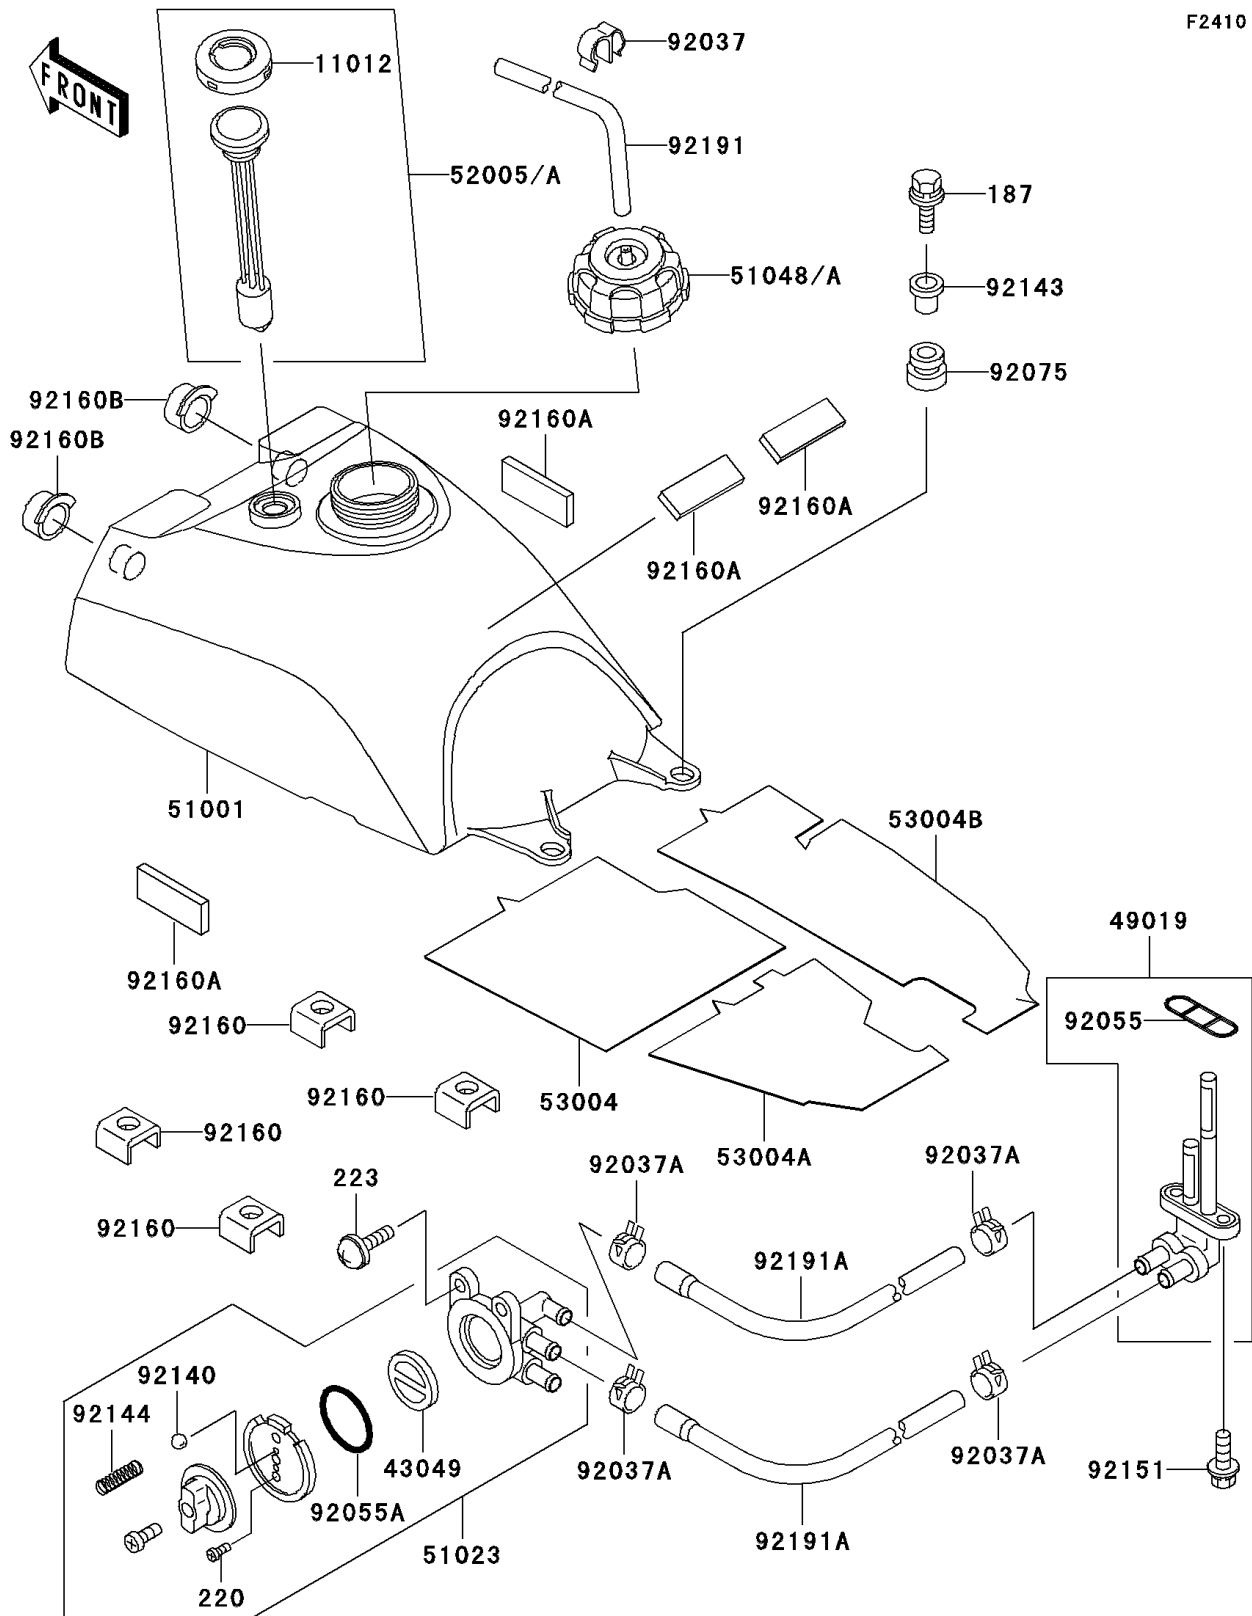

2002 Prairie 300 4X4

PARTS DIAGRAM

Fuel Tank

2002 Prairie 300 4X4

PARTS LIST

Fuel Tank

ITEM NAME

PART NUMBER

QUANTITY
