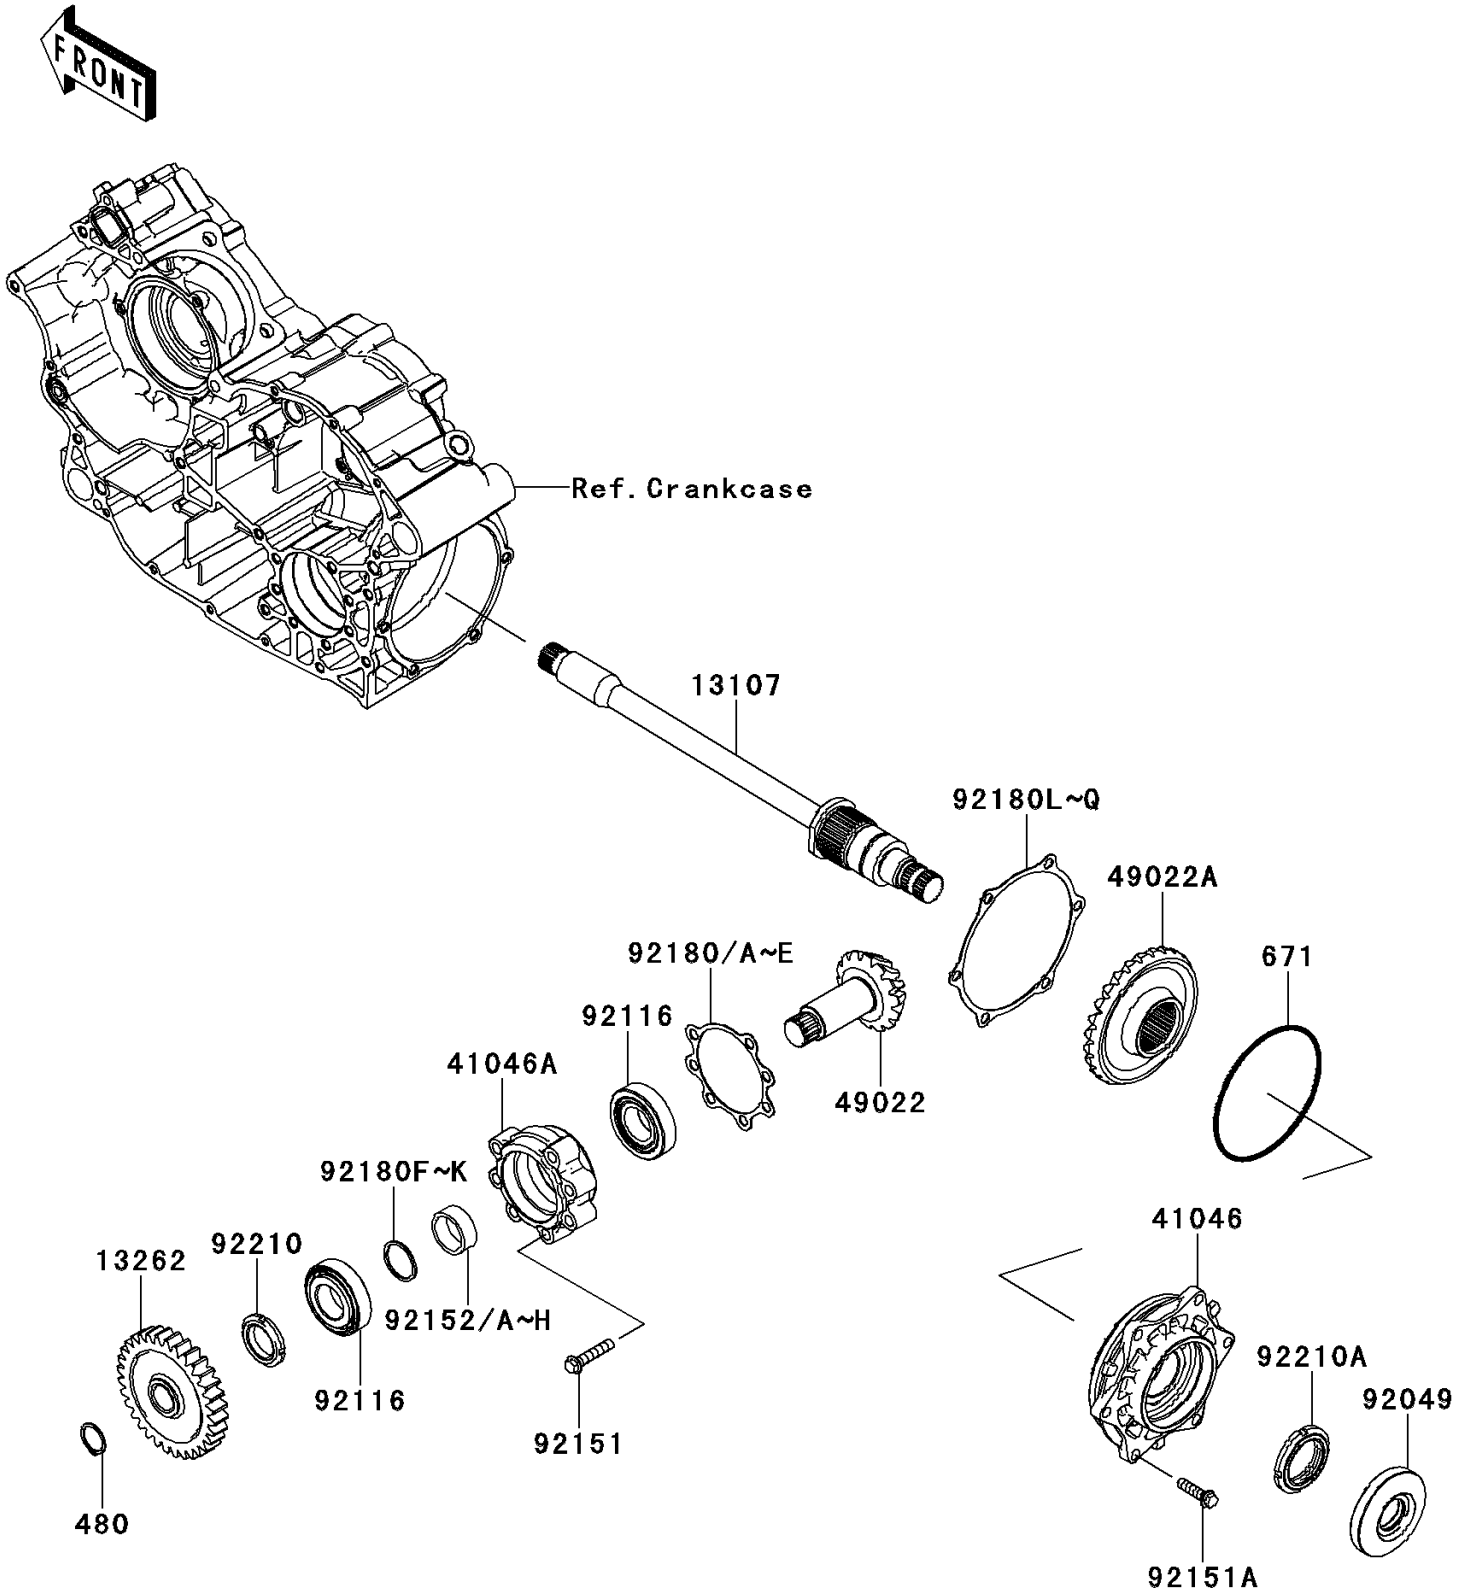

2013 TERYX4™ 750 4x4 (Canadian)

PARTS DIAGRAM

Front Bevel Gear

E3131

2013 TERYX4™ 750 4x4 (Canadian)

Kawasaki
Let the Good Times Roll®

PARTS LIST

Front Bevel Gear

ITEM NAME	PART NUMBER	QUANTITY
-----------	-------------	----------
