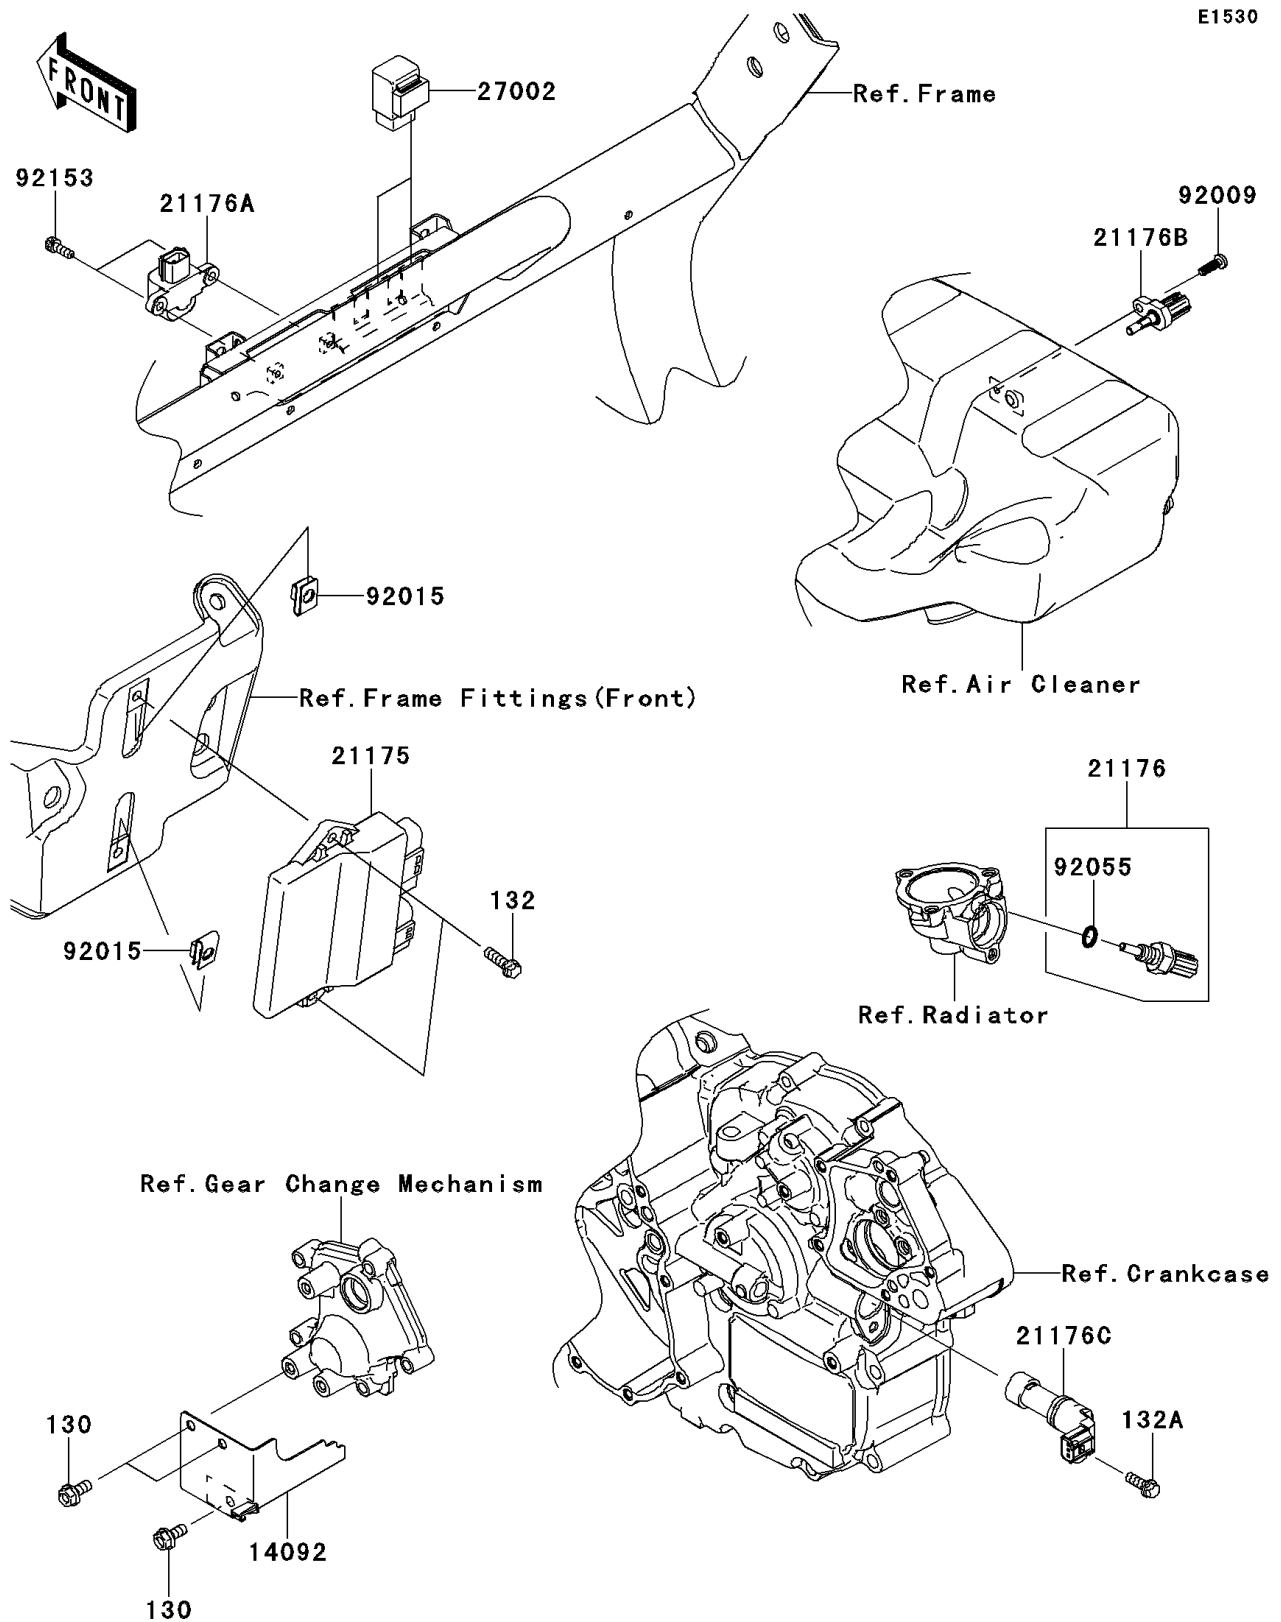

2012 TERYX4™ 750 4x4

PARTS DIAGRAM

Fuel Injection

2012 TERYX4™ 750 4x4

PARTS LIST

Fuel Injection

ITEM NAME	PART NUMBER	QUANTITY
BOLT-FLANGED,6X14 (Ref # 130)	130BD0614	3
BOLT-FLANGED-SMALL,6X20 (Ref # 132)	132BA0620	2
BOLT-FLANGED-SMALL,6X16 (Ref # 132A)	132BD0616	1
COVER (Ref # 14092)	14092-0885	1
CONTROL UNIT-ELECTRONIC (Ref # 21175)	21175-0761	1
SENSOR,WATER TEMP (Ref # 21176)	21176-0009	1
SENSOR,VEHICLE-DOWN (Ref # 21176A)	21176-0026	1
SENSOR,AIR TEMPERATURE (Ref # 21176B)	21176-0048	1
SENSOR,SPEED (Ref # 21176C)	21176-0712	1
RELAY-ASSY (Ref # 27002)	27002-1062	2
SCREW,TAPPING,5X16 (Ref # 92009)	92009-1984	1
NUT,6MM (Ref # 92015)	92015-1602	2
RING-O,9.5X1.9 (Ref # 92055)	92055-0016	1
BOLT,SOCKET,5X14 (Ref # 92153)	92153-1286	2